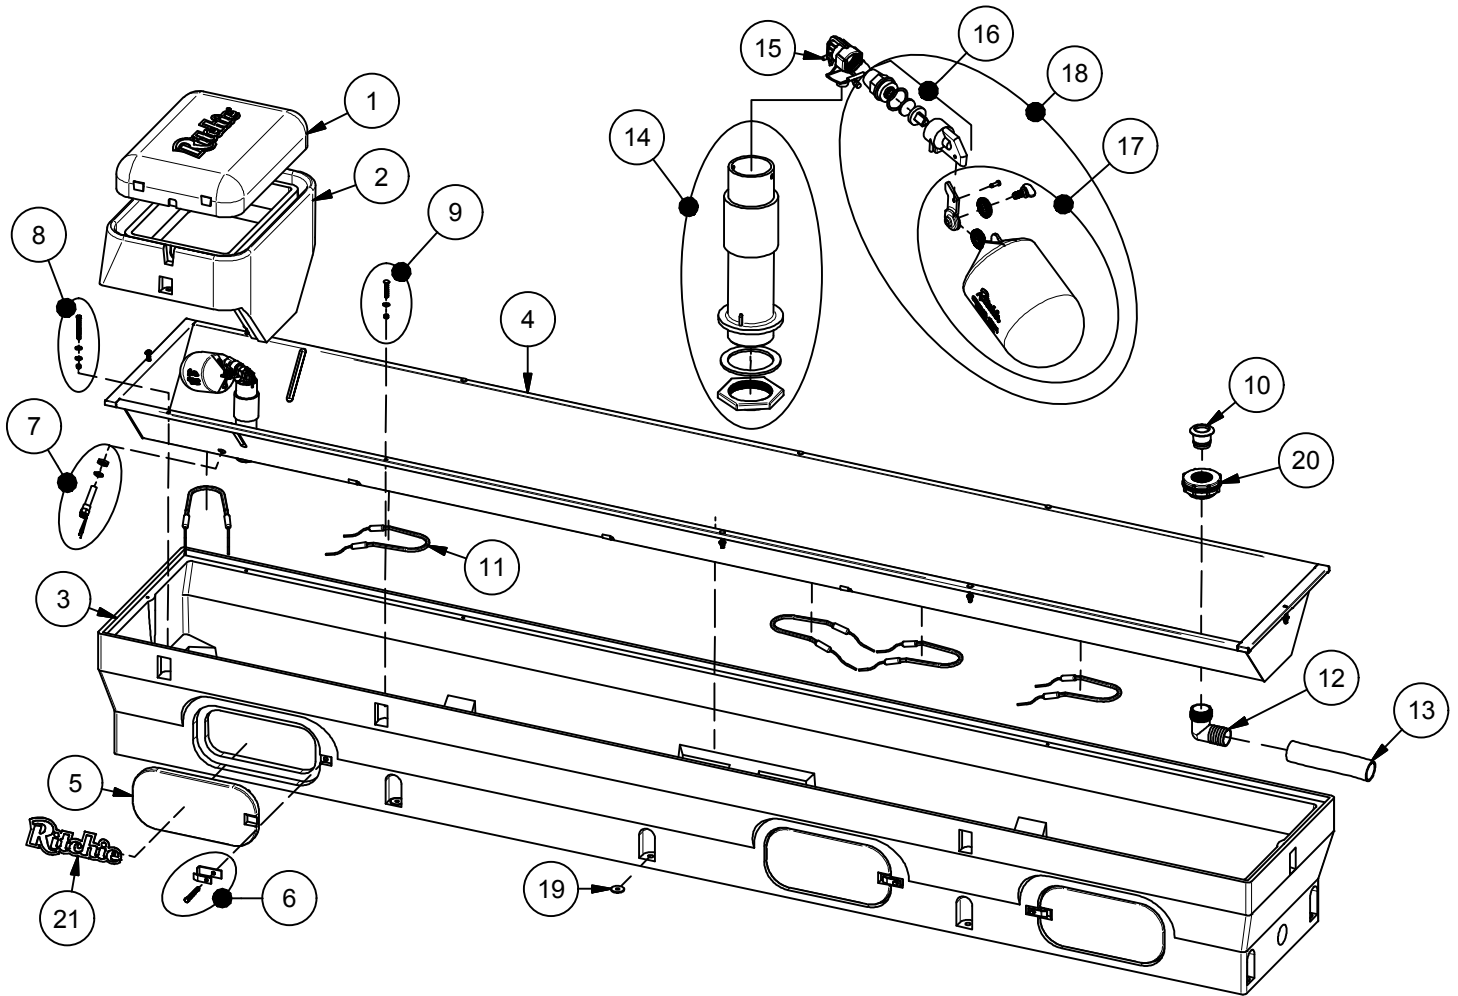

# CattleMaster 1440

Part # 18252

Item	Part #	Description	Qty	Item	Part #	Description	Qty
1	18428	CM Cover	1	14	18181	CM Standpipe pkg	1 pkg
2	18349	CM Frame pkg	1 pkg	15	11514	Valve Bracket 3/4" pkg	1 pkg
	18350	CM Cover & Frame pkg	1 pkg	16	15377	Green Male Valve 3/4" pkg	1 pkg
3	18659	CM 1440 Casing	1	17	18314	Float with Hardware pkg	1 pkg
4	16791	CM 1440 Trough pkg	1 pkg		18313	Hardware for Float pkg	1 pkg
5	16621	Access Panel 6"x14"	3	18	16993	Green Valve & Float pkg	1 pkg
6	18147	Access Panel Hardware pkg	3 pkg	19	18318	Bolt Down Washer (4/pkg)	3 pkg
7	16534	Fenwal Thermostat SS pkg	1 pkg	20	17679	CM Bulkhead fitting 2"	1
	18320	O-Ring Fenwal (6/pkg)	1 pkg	21	18653	Ritchie Decal 12" (1/pkg)	1 pkg
	18074	Nut Brass Fenwal (6/pkg)	1 pkg	NS	12583	Valve Supply Line pkg	1 pkg
8	18266	Frame Bolt & Wshr SS(3/pkg)	1 pkg	NS	13830	Cable Htr 120V 48W (1/pkg)	1 pkg
9	18265	Trough Bolt & Nut SS (5/pkg)	2 pkg	NS	18333	CM 1440 Accessory pkg	1 pkg
10	18338	CM Drain Plug pkg	1 pkg	NS	14866	Seal Foam 1/2"x3/4"x10' Roll	3
11	11419	Heater 120V 250W (1/pkg)	5 pkg		18255	CM 1440 240V	
12	17678	Drain Elbow Fitting	1	NS	11403	Heater 240V 300W (1/pkg)	3 pkg
13	17677	Drain Tube 10"	1	NS	16424	Cable Htr 240V 48W (1/pkg)	1 pkg