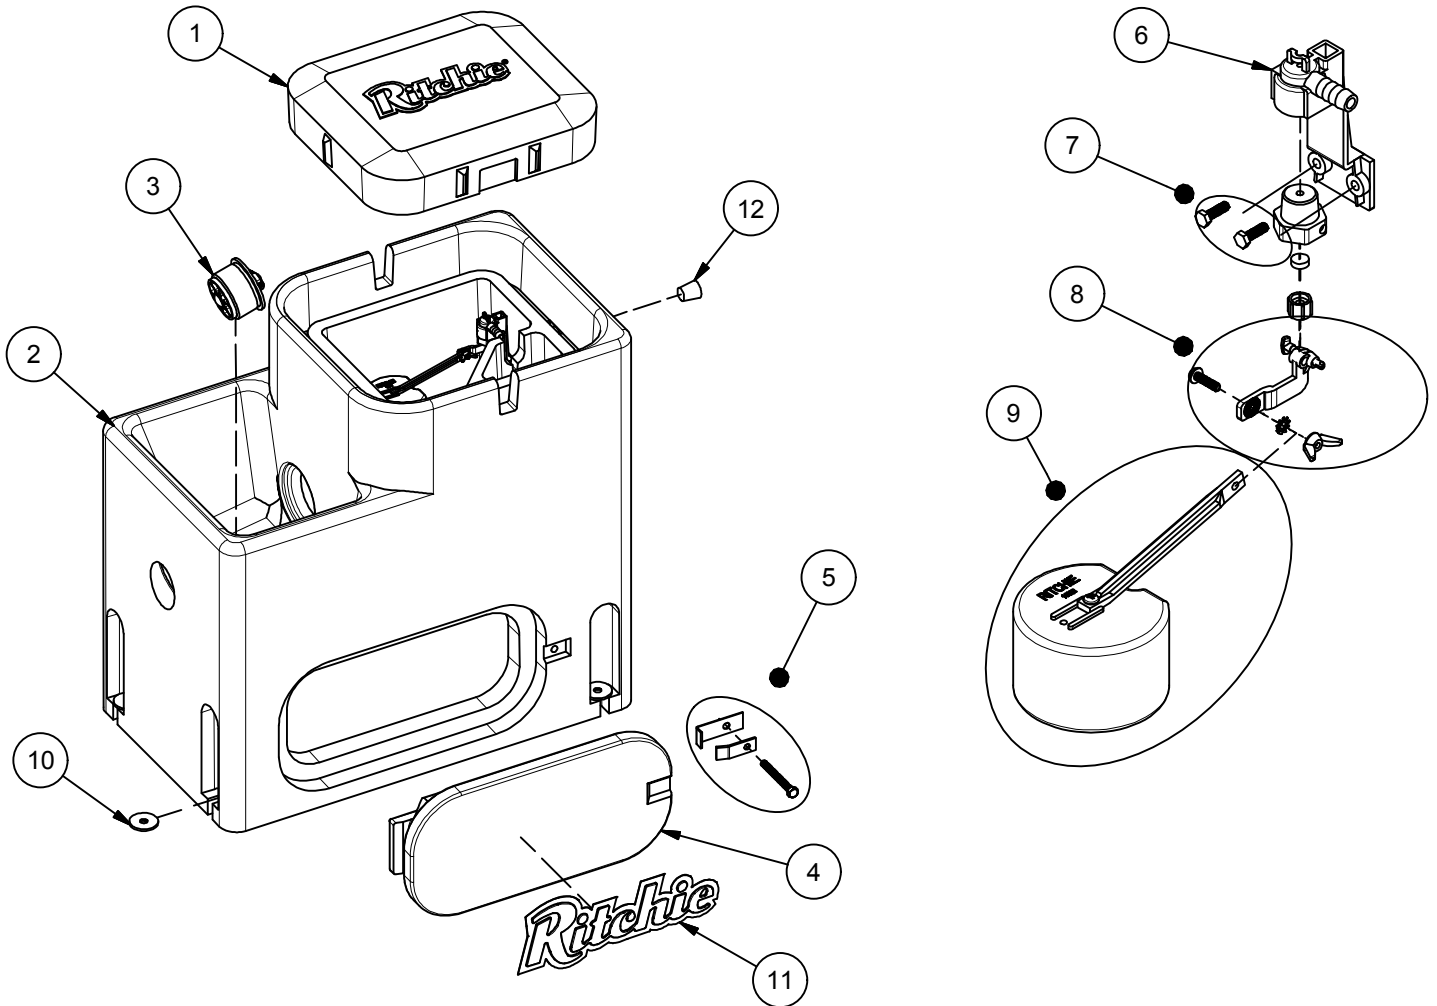

WaterMatic 100

Part # 18165

Item	Part #	Description	Qty	Item	Part #	Description	Qty
1	18167	WaterMatic 100/150 Cover	1	9	12836	Float with Long Arm pkg	1 pkg
2	18168	WaterMatic 100 Base	1	10	18318	Bolt Down Washer (4/pkg)	1 pkg
3	18470	Drain Plug Ritchie 3"	1 pkg	11	18653	Ritchie Label 12" (1/pkg)	1 pkg
4	16621	Access Panel 6"x14"	1	12	18633	Plug #3 - Channel Plug	1 pkg
5	18147	Access Panel Hardware pkg	1 pkg	NS	14866	Seal Foam 10' Roll	1
6	11515	Valve Bracket w/ screw pkg	1 pkg	NS	15930	Hose Clamp 7/8" SS (5/pkg)	1 pkg
7	18066	Screw Valve Mount (6/pkg)	1 pkg	NS	18613	Adapter 1/2" x 3/8" HB	1 pkg
8	12575	Red Valve 1/2" pkg	1 pkg	NS	18174	WMatic 100 Accessory pkg	1 pkg