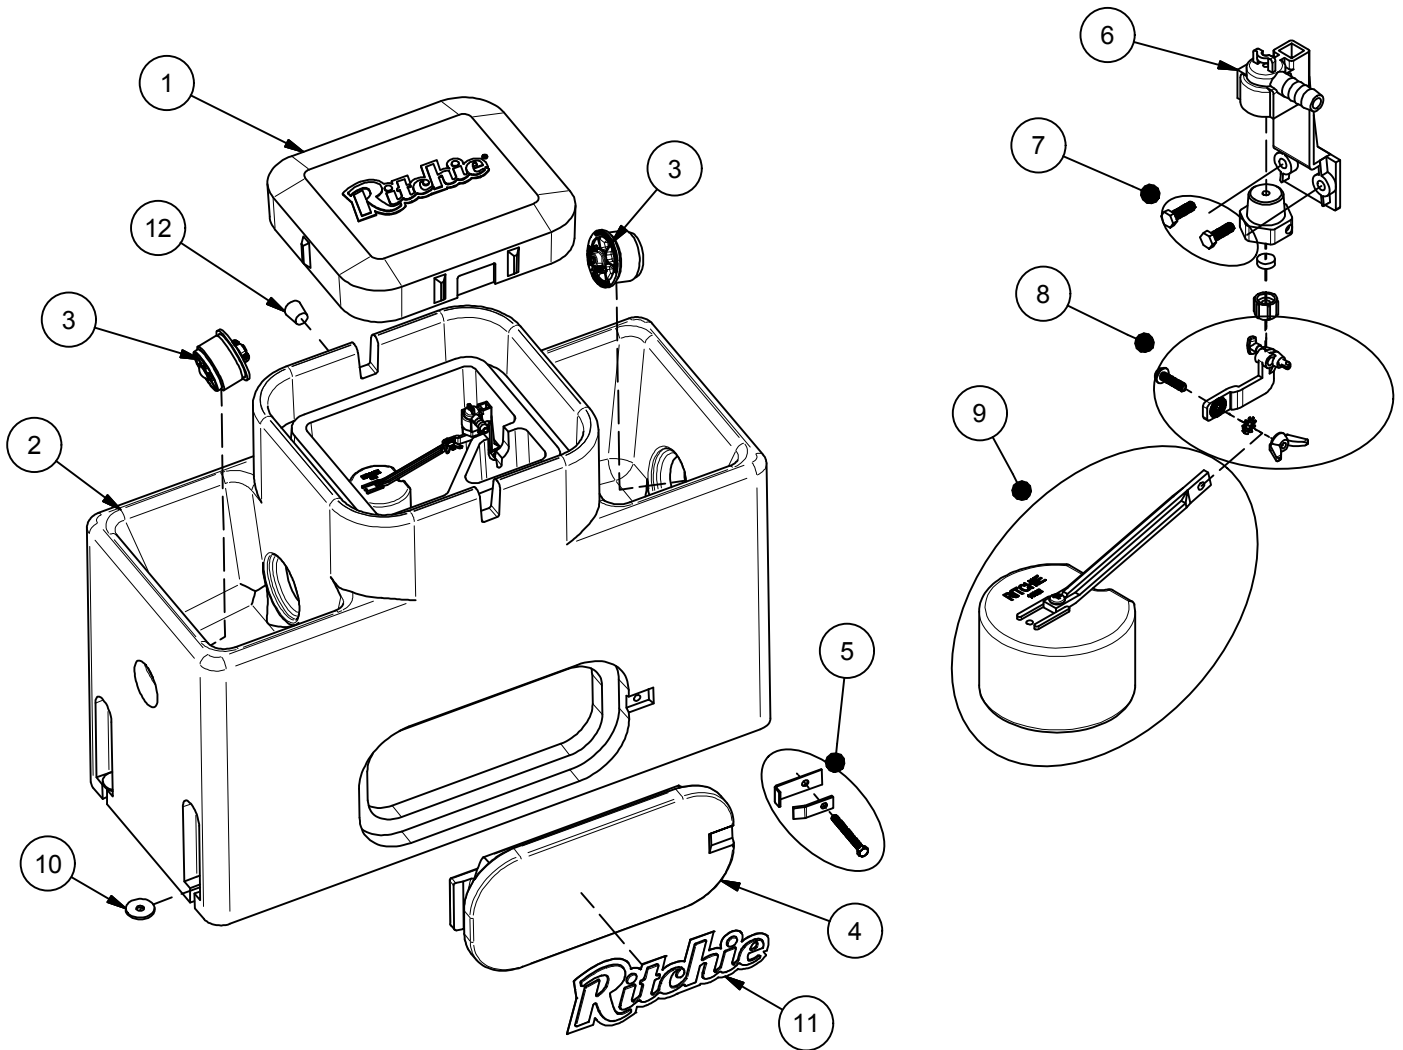

WaterMatic 150

Part # 18166

Item	Part #	Description	Qty	Item	Part #	Description	Qty
1	18167	WaterMatic 100/150 Cover	1	9	12836	Float with Long Arm pkg	1 pkg
2	18169	WaterMatic 150 Base	1	10	18318	Bolt Down Washer (4/pkg)	1 pkg
3	18470	Drain Plug Ritchie 3"	2 pkg	11	18653	Ritchie Label 12" (1/pkg)	1 pkg
4	16621	Access Panel 6"x14"	1	12	18633	Plug #3 - Channel Plug	1 pkg
5	18147	Access Panel Hardware pkg	1 pkg	NS	14866	Seal Foam 10' Roll	1
6	11515	Valve Bracket w/ screw pkg	1 pkg	NS	15930	Hose Clamp 7/8" SS (5/pkg)	1 pkg
7	18066	Screw Valve Mount (6/pkg)	1 pkg	NS	18613	Adapter 1/2" x 3/8" HB	1 pkg
8	12575	Red Valve 1/2" pkg	1 pkg	NS	18187	WMatic 150/150S Accessory pkg	1 pkg