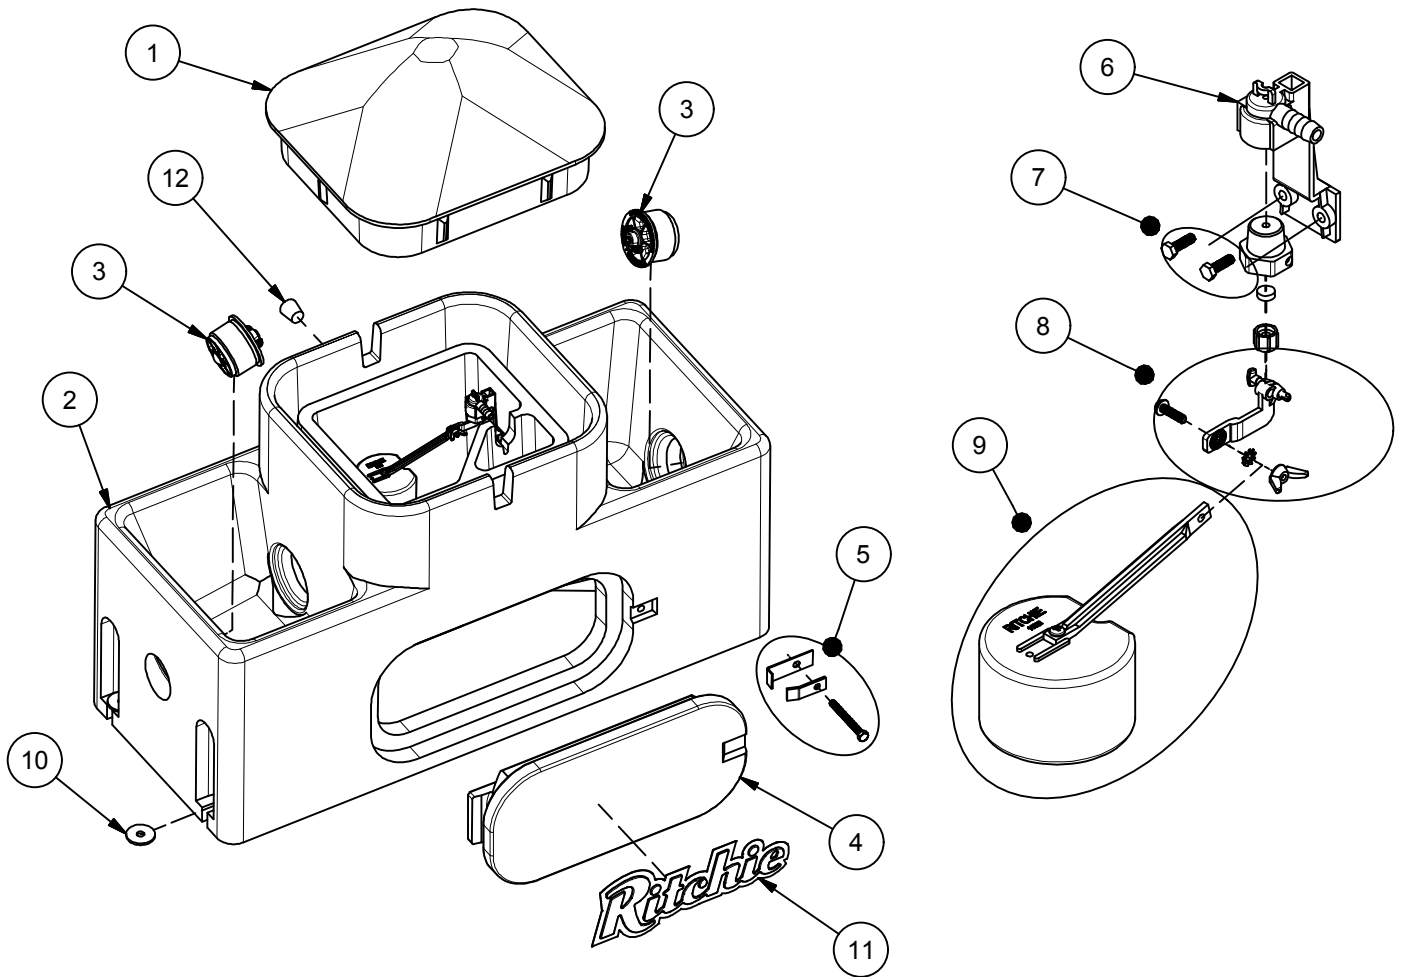

# WaterMatic 150S

Part # 18222

Item	Part #	Description	Qty	Item	Part #	Description	Qty
1	18223	WaterMatic 150S Cover	1	9	12836	Float with Long Arm pkg	1 pkg
2	18224	WaterMatic 150S Base	1	10	18318	Bolt Down Washer (4/pkg)	1 pkg
3	18470	Drain Plug Ritchie 3"	2 pkg	11	18653	Ritchie Label 12" (1/pkg)	1 pkg
4	16621	Access Panel 6"x14"	1	12	18633	Plug #3 - Channel Plug	1 pkg
5	18147	Access Panel Hardware pkg	1 pkg	NS	14866	Seal Foam 10' Roll	2
6	11515	Valve Bracket w/ screw pkg	1 pkg	NS	15930	Hose Clamp 7/8" SS (5/pkg)	1 pkg
7	18066	Screw Valve Mount (6/pkg)	1 pkg	NS	18613	Adapter 1/2" x 3/8" HB	1 pkg
8	12575	Red Valve 1/2" pkg	1 pkg	NS	18187	WMatic 150/150S Accessory pkg	1 pkg