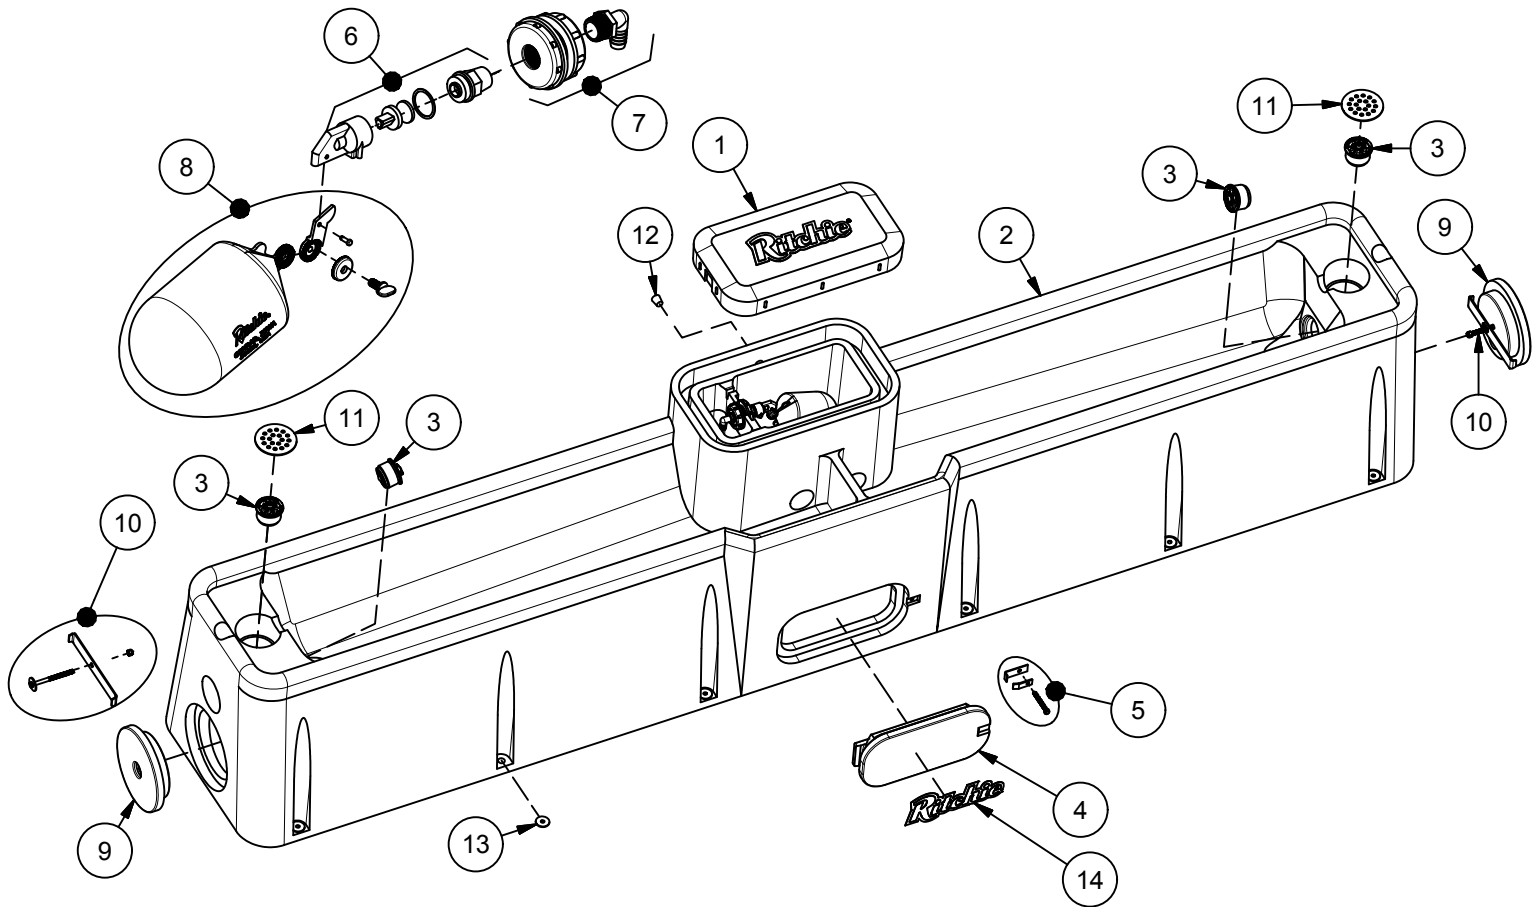

WaterMaster 1200

Part # 18053

Item	Part #	Description	Qty	Item	Part #	Description	Qty
1	18060	WaterMaster 1200 Cover	1	11	17194	Strainer	1
2	18061	WaterMaster 1200 Base	1	12	18633	Plug #3 - Channel Plug	1 pkg
3	18470	Drain Plug Ritchie 3"	4 pkg	13	18318	Bolt Down Washer (4/pkg)	3 pkg
4	16621	Access Panel 6"x14"	1	14	18653	Ritchie Decal 12" (1/pkg)	1 pkg
5	18147	Access Panel Hardware pkg	1 pkg	NS	14866	Seal Foam 10' Roll	3
6	11101	Red Valve 3/4" Male pkg	1 pkg	NS	18632	Cap for Trainer Hole	1 pkg
7	16898	Bulkhead with Elbow	1	NS	17173	Adapter 3" PVC	1
8	18314	Float with Hardware pkg	1 pkg	NS	15931	Hose Clamp 1" SS (5/pkg)	1 pkg
	18313	Hardware for Float pkg	1 pkg	NS	18614	Adapter 3/4" x 5/8" HB	1 pkg
9	16472	Access Panel Round	2	NS	18140	WM 1200 Accessory pkg	1 pkg
10	18203	Access Panel Rnd Hardware pkg	2 pkg	NS	18199	Constant Flow pkg - Optional	1 pkg