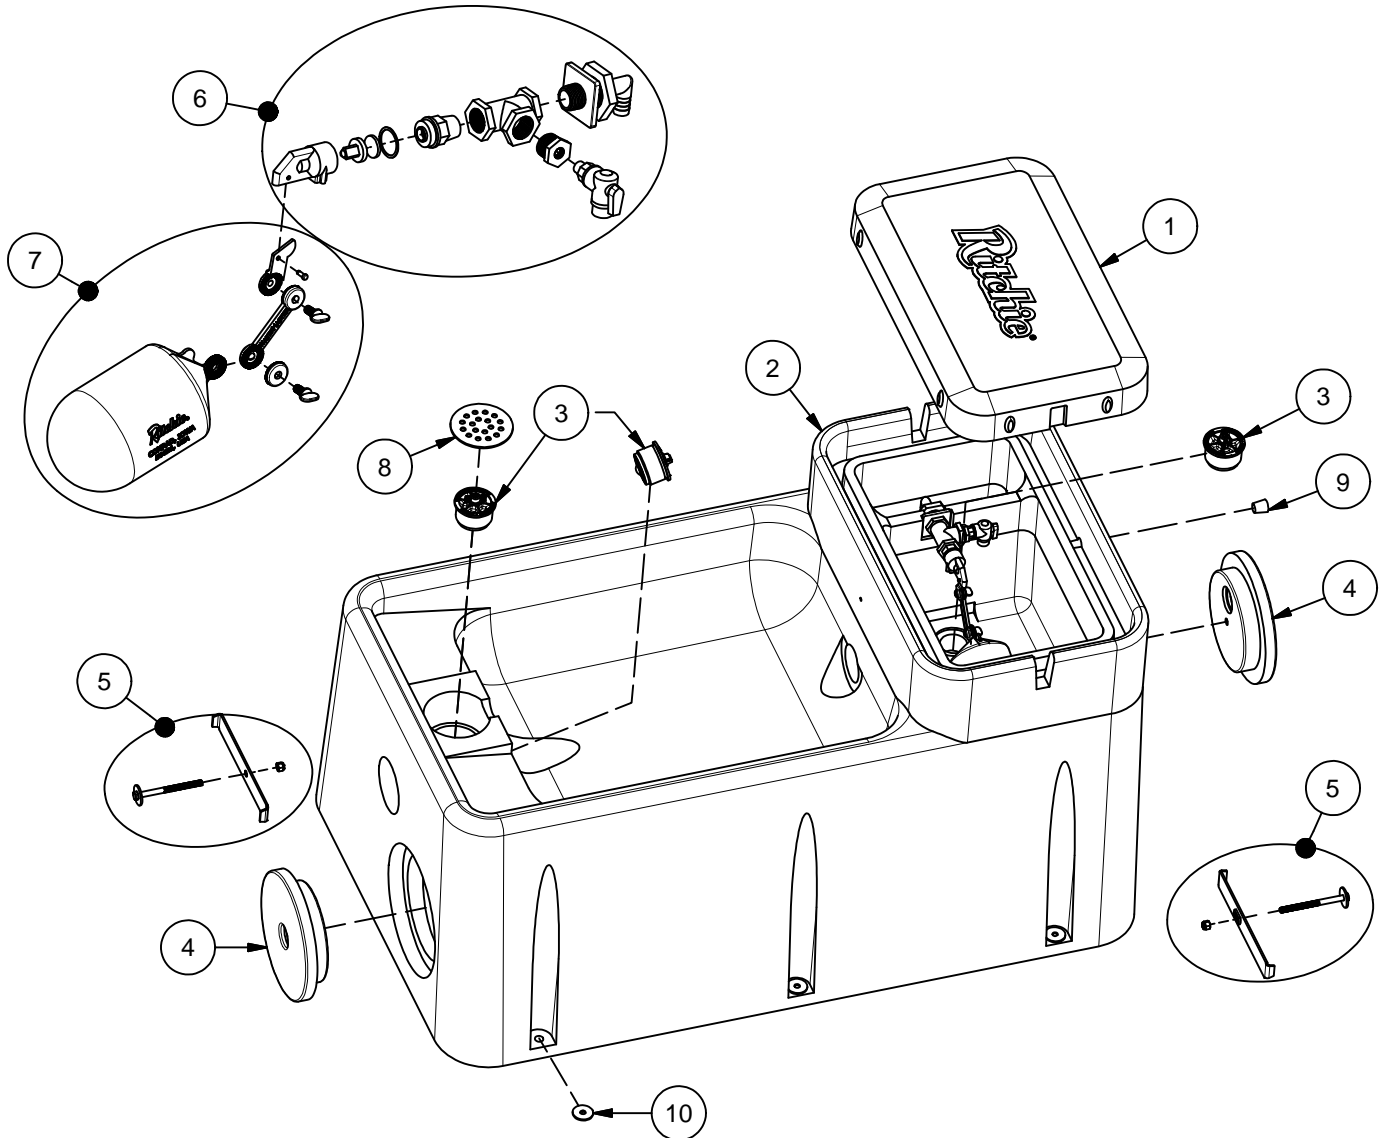

WaterMaster 54

Part # 16542

Item	Part #	Description	Qty	Item	Part #	Description	Qty
1	16469	WaterMaster Cover	1	8	17194	Strainer	1
2	16550	WaterMaster 54 Base	1	9	18633	Plug #3 - Channel	1 pkg
3	18470	Drain Plug Ritchie 3"	3 pkg	10	18318	Bolt Down Washer (4/pkg)	2 pkg
4	16472	Access Panel Round	2				
5	18203	Access Panel Rnd Hardware pkg	2 pkg	NS	14866	Seal Foam 10' Roll	2
6	16464	Valve WM Assembly pkg	1 pkg	NS	18632	Cap for Trainer Hole	1 pkg
	11101	Red Valve 3/4" Male pkg	1 pkg	NS	17173	Adapter 3" PVC	1
	16508	Adapter Tee 3/4" pkg	1 pkg	NS	15931	Hose Clamp 1" SS (5/pkg)	1 pkg
	18458	Petcock PVC w/ adptr pkg	1 pkg	NS	18614	Adapter 3/4" x 5/8" HB	1 pkg
	16422	Valve Bracket w/ nut pkg	1 pkg	NS	16479	WM 54/90 Accessory pkg	1 pkg
7	18314	Float with Hardware pkg	1 pkg	NS	16471	Tube Water Trainer	1
	18313	Hardware for Float pkg	1 pkg	NS	16551	Adapter - Opt. Non-potable	1