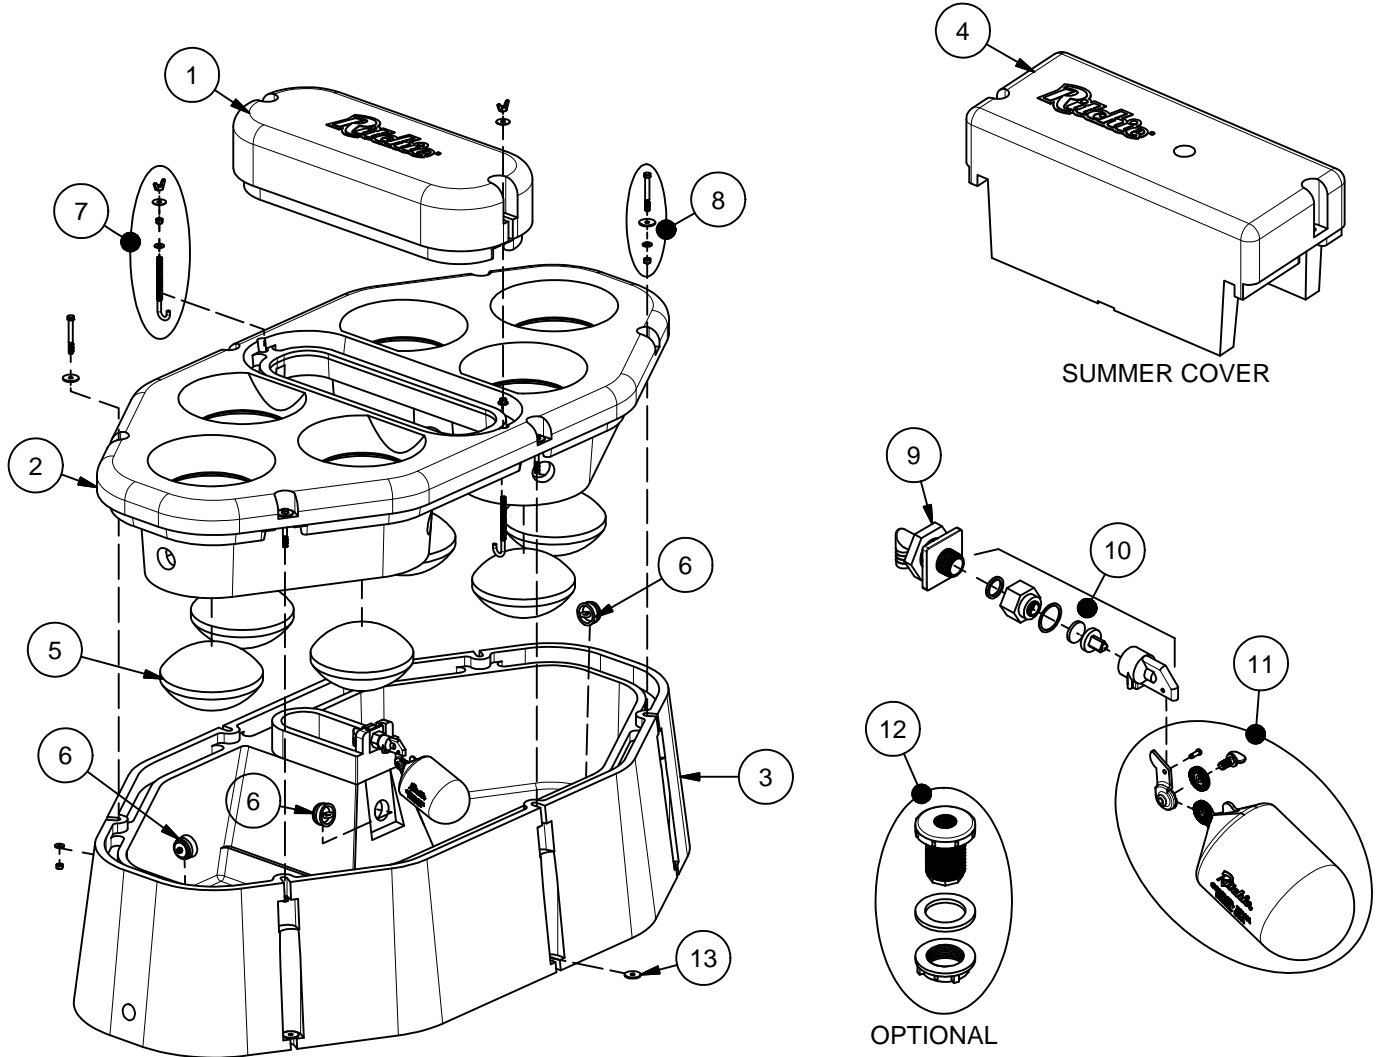

Thrifty King CT6

Part # 16440

Item	Part #	Description	Qty	Item	Part #	Description	Qty
1	16391	Thrifty King CT6 Cover	1	11	18314	Float with Hardware pkg	1 pkg
2	16443	Thrifty King CT6 Top	1		18313	Hardware for Float pkg	1 pkg
3	16442	Thrifty King CT6 Base	1	12	18624	Optional Non-Potable Vlv Adptr	1 pkg
4	18090	Thrifty King CT Summer Cover	1	13	18318	Bolt Down Washer (4/pkg)	2 pkg
5	16305	Elliptical Closures	6	NS	14866	Seal Foam 10' Roll	2
6	18219	Drain Plug #11 pkg	3 pkg	NS	14859	Pipe Insulation	1
7	16540	J-Bolt CT6 SS (2/pkg)	1 pkg	NS	15931	Hose Clamp 1" SS (5/pkg)	1 pkg
8	16288	Top Bolt, Wshr, & Nut SS (2/pkg)	3 pkg	NS	18614	Adapter 3/4" x 5/8" HB	1 pkg
9	16422	Valve Bracket with Nut	1 pkg	NS	16441	TK CT6 Accessory pkg	1 pkg
10	12570	Red Valve 3/4" Female pkg	1 pkg	NS	16646	Opt. Ribbed Elliptical Closures	6