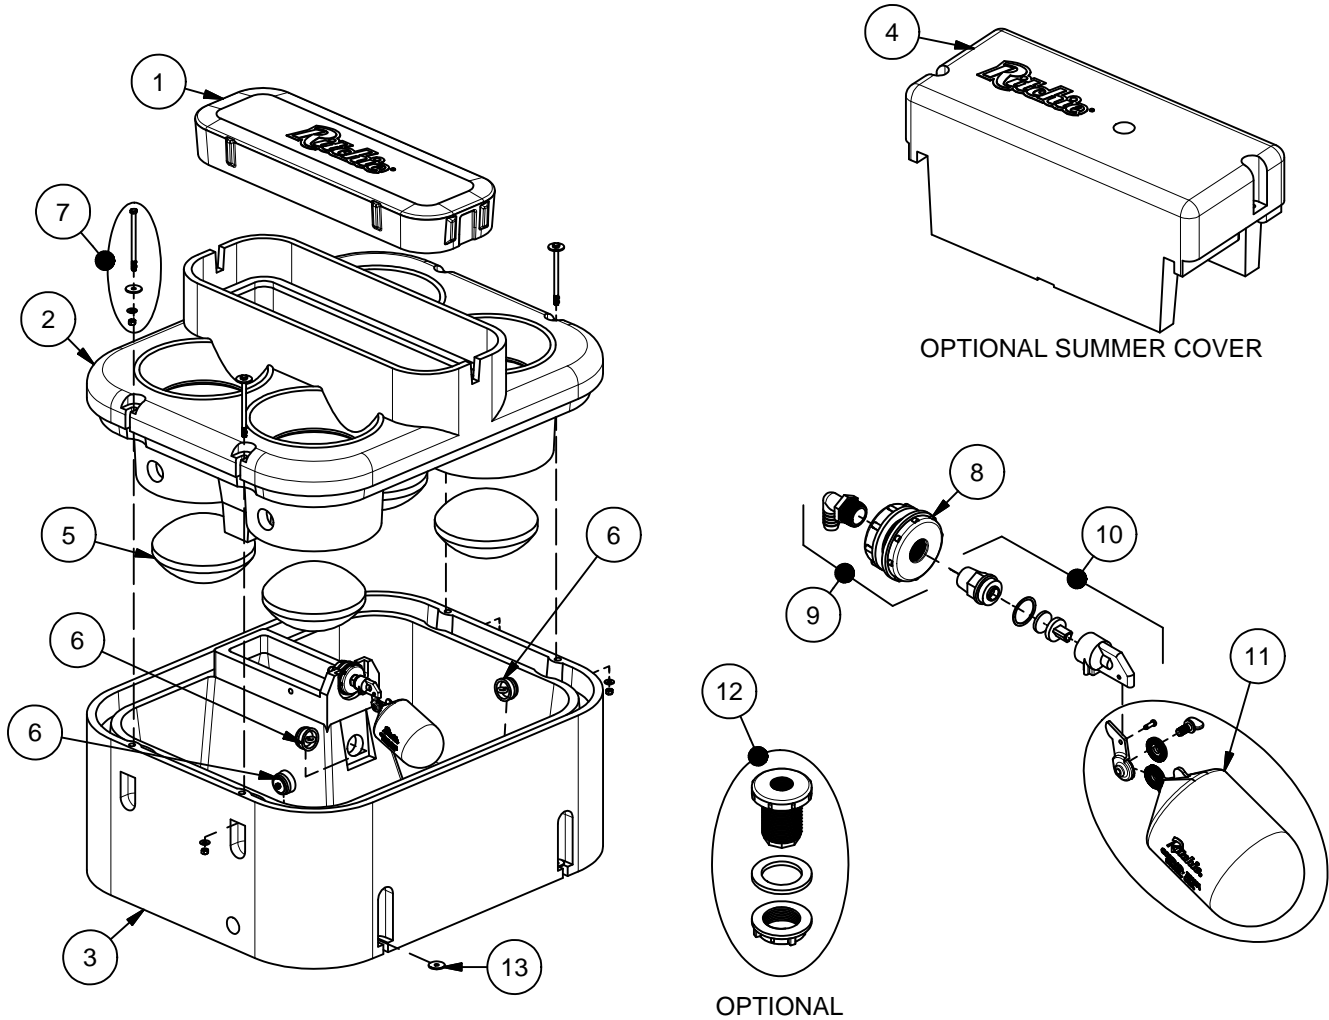

Thrifty King CT4-2000

Part # 16430

Item	Part #	Description	Qty	Item	Part #	Description	Qty
1	18121	Thrifty King CT4 Cover	1	11	18314	Float with Hardware pkg	1 pkg
2	18120	Thrifty King CT4 Top	1		18313	Hardware for Float pkg	1 pkg
3	18119	Thrifty King CT4 Base	1	12	18624	Optional Non-Potable Vlv Adptr	1 pkg
4	18090	Optional TK CT Summer Cover	1	13	18318	Bolt Down Washer (4/pkg)	1 pkg
5	16305	Elliptical Closures	4	NS	14866	Seal Foam 10' Roll	2
6	18219	Drain Plug #11 pkg	3 pkg	NS	14859	Pipe Insulation	1
7	16538	Top Bolt, Wshr, & Nut (2/pkg)	2 pkg	NS	15931	Hose Clamp 1" SS (5/pkg)	1 pkg
8	18625	Bulkhead Fitting 3/4" NPT	1 pkg	NS	18614	Adapter 3/4" x 5/8" HB	1 pkg
9	16898	Bulkhead with Elbow	1 pkg	NS	18155	TK CT 4 Accessory pkg	1 pkg
10	15377	Green Valve 3/4" Male pkg	1 pkg	NS	16646	Opt. Ribbed Elliptical Closures	4