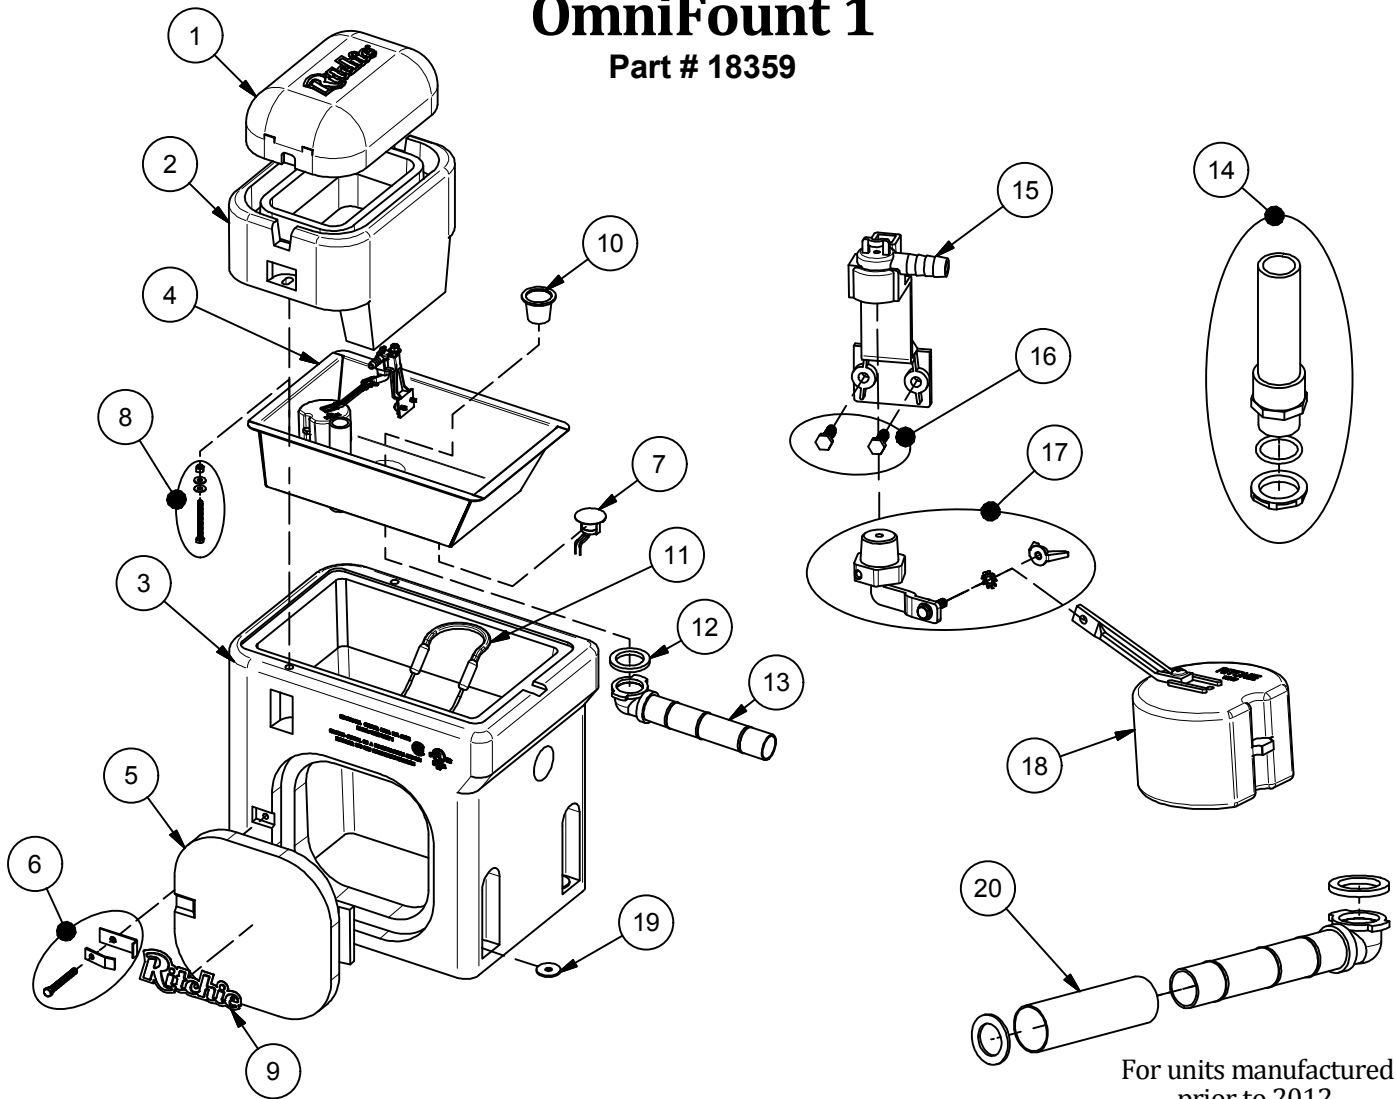

OmniFount 1

Part # 18359

For units manufactured prior to 2012.

Item	Part #	Description	Qty	Item	Part #	Description	Qty
1	18422	Omni 1 Cover	1	15	11515	Valve Bracket 1/2" w/ Scrws pkg	1 pkg
2	18473	Omni 1 Frame pkg	1 pkg	16	18066	Screws Valve Bracket (6/ pkg)	1 pkg
	18474	Omni 1 Cover & Frame pkg	1 pkg	17	12575	Red Valve 1/2" pkg	1 pkg
3	18361	Omni 1 Casing	1	18	13613	Float with Short Arm pkg	1 pkg
4	18368	Omni 1 Trough	1 pkg	19	18318	Bolt Down Washer (4/pkg)	1 pkg
5	18370	Access Panel 10"x10"	1	20	17500	Drain Pipe Guard	1
6	18147	Access Panel Hardware pkg	1 pkg	NS	13830	Cable Htr 120V 48W (1/pkg)	1 pkg
7	11885	Disc Thermostat pkg	1 pkg	NS	16627	Omni 1 Accessory pkg	1 pkg
8	18266	Frame Bolt,nut&wshr SS(3/pkg)	1 pkg	NS	16523	Seal Foam 1/4"x3/4"x25' Roll	1
9	18655	Ritchie Decal 7.5" (1/pkg)	1 pkg	NS	14866	Seal Foam 1/2"x3/4"x10' Roll	1
10	18628	Drain Plug (2/pkg)	1 pkg				
11	14150	Heater 120V 125W (1/pkg)	1 pkg		18362	OMNI 1 240V	
12	18075	Drain Washer (6/pkg)	1 pkg	NS	16664	Heater 240V 200W (1/pkg)	1 pkg
13	11471	Drain Pipe with Elbow	1	NS	16424	Cable Htr 240V 48W (1/pkg)	1 pkg
14	16866	Standpipe pkg	1 pkg				