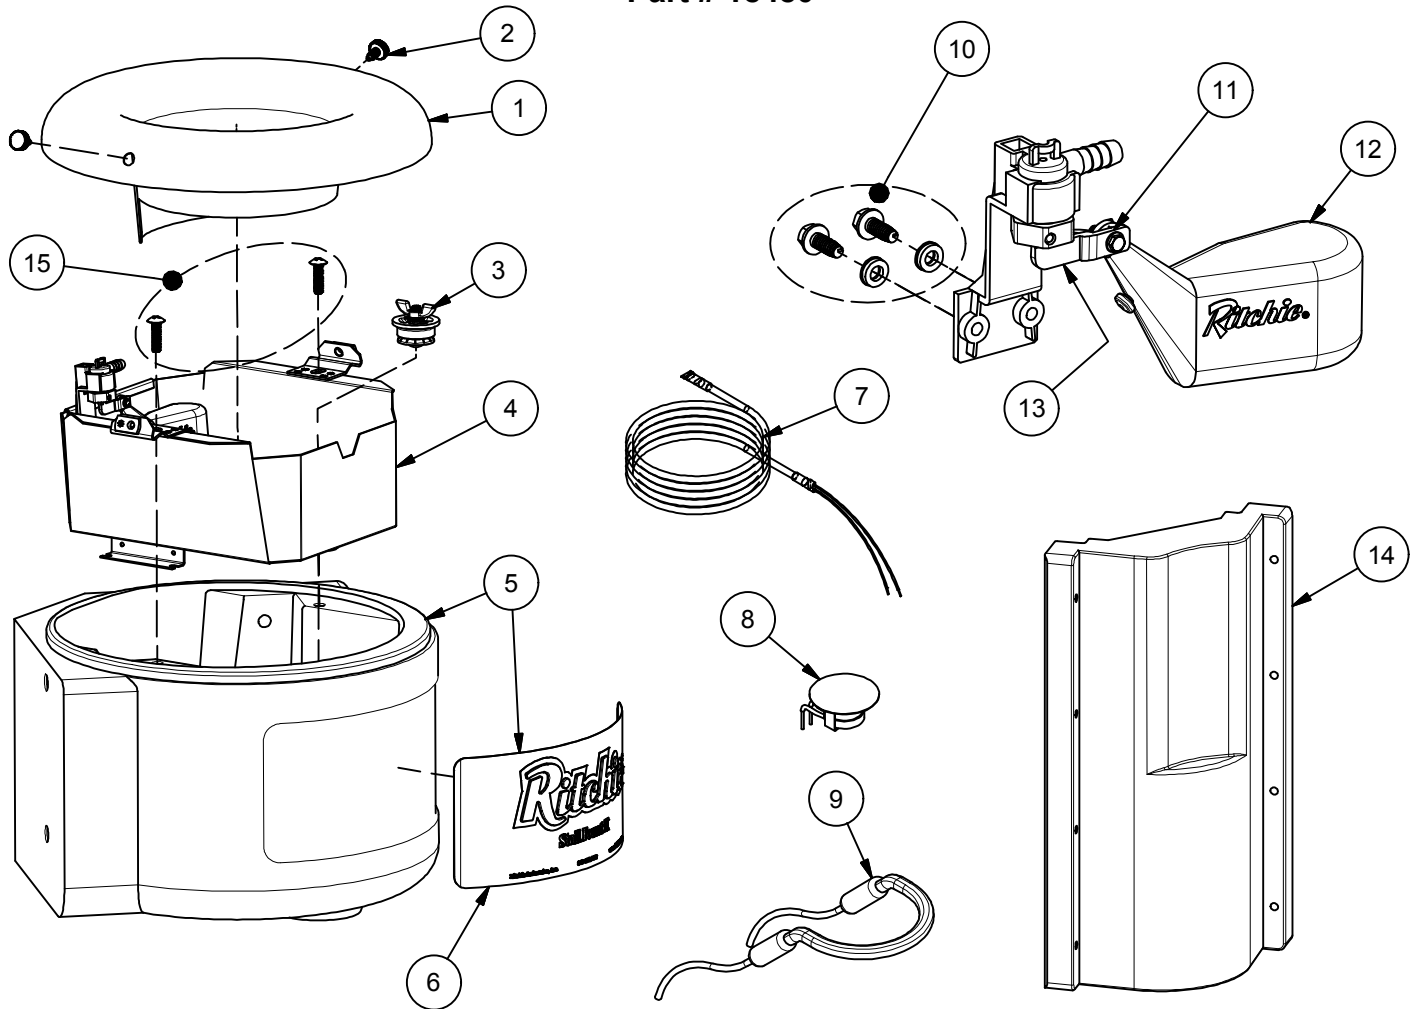

# Stall Fount II - 120V

Part # 18480

Item	Part #	Description	Qty	Item	Part #	Description	Qty
1	18486	Cover	1	12	18642	Float	1 pkg
2	18494	Screw Pkg - SF2 Cover (2/pkg)	1 pkg	13	13597	Valve Pkg. Green	1 pkg
3	18643	Drain Plug 1 1/2" Adj	1	14	18491	Shroud 30"	1
4	18477	Trough (120V/240V)	1	15	18497	Trough HD Screws (2/pkg)	1 pkg
	18487	Trough (No-Heat)	1	NS	18492	Shroud 20"	1
5	18482	Stall Fount II Base w/Label	1	NS	18613	Hose Barb Fitting	1 pkg
6	18644	Label SFII	1	NS	15930	Hose Clamp (5/pkg)	1 pkg
7	13830	Cable Heater 120V 48 Watt	1 pkg	NS	18488	Complete Accessory Pkg.	1 pkg
8	11885	Disc Thermostat Pkg.	1 pkg		18490	Stall Fount II - No Heat	
9	14150	Heater 120V 125 Watt	1 pkg		18481	Stall Fount II - 240V	
10	18641	Valve Bracket & Screws SF2	1 pkg	NS	16664	Heater 240V 200 Watt	1 pkg
11	12576	Wing Nut & Screw	1 pkg	NS	16424	Cable Heater 240V 48 Watt	1 pkg