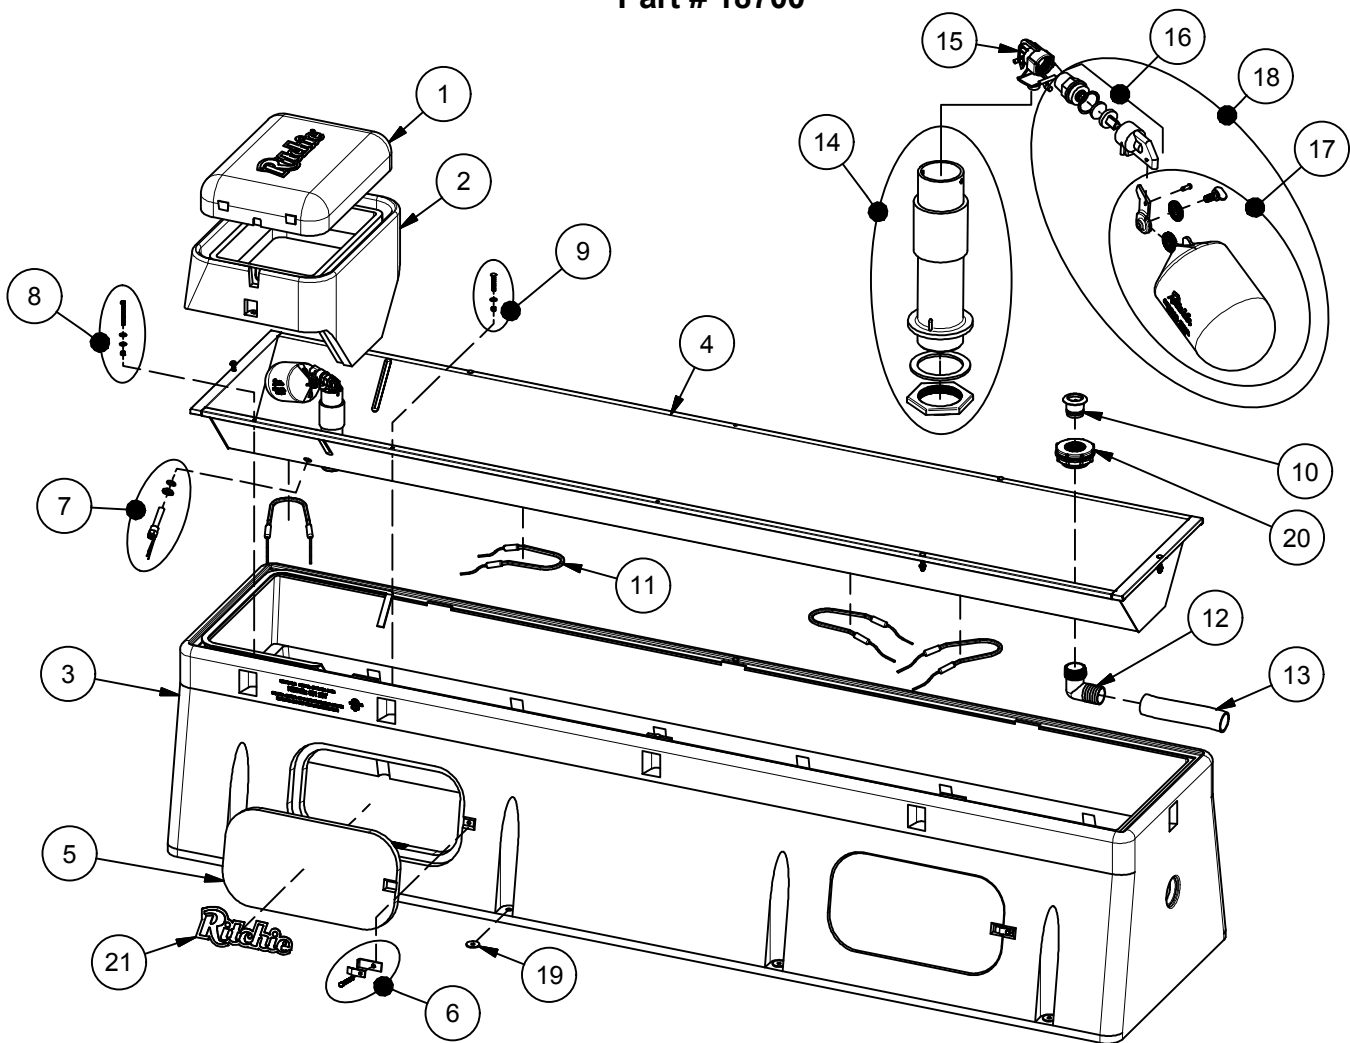

# CattleMaster 10T

Part # 18700

Item	Part #	Description	Qty	Item	Part #	Description	Qty
1	18428	CM Cover	1	14	18181	CM Standpipe pkg	1 pkg
2	18349	CM Frame pkg	1 pkg	15	11514	Valve Bracket 3/4" pkg	1 pkg
	18350	CM Cover & Frame pkg	1 pkg	16	15377	Green Male Valve 3/4" pkg	1 pkg
3	18698	CM 10T Casing	1	17	18314	Float with Hardware pkg	1 pkg
4	18696	CM 10T Trough pkg	1 pkg		18313	Hardware for Float pkg	1 pkg
5	16562	Access Panel 10"x20"	2	18	16993	Green Valve & Float pkg	1 pkg
6	18147	Access Panel Hardware pkg	2 pkg	19	18318	Bolt Down Washer (4/pkg)	2 pkg
7	16534	Fenwal Thermostat SS pkg	1 pkg	20	17679	CM Bulkhead fitting 2"	1
	18320	O-Ring Fenwal (6/pkg)	1 pkg	21	18653	Ritchie Decal 12" (1/pkg)	1 pkg
	18074	Nut Brass Fenwal (6/pkg)	1 pkg	NS	12583	Valve Supply Line pkg	1 pkg
8	18266	Frame Bolt & Wshr SS(3/pkg)	1 pkg	NS	13830	Cable Htr 120V 48W (1/pkg)	1 pkg
9	18265	Trough Bolt & Nut SS (5/pkg)	1 pkg	NS	18331	CM 10T Accessory pkg	1 pkg
10	18338	CM Drain Plug pkg	1 pkg	NS	14866	Seal Foam 1/2"x3/4"x10' Roll	2
11	11419	Heater 120V 250W (1/pkg)	4 pkg		18701	CM 10T 240V	
12	17678	Drain Elbow Fitting	1	NS	11403	Heater 240V 300W (1/pkg)	3 pkg
13	17677	Drain Tube 10"	1	NS	16424	Cable Htr 240V 48W (1/pkg)	1 pkg