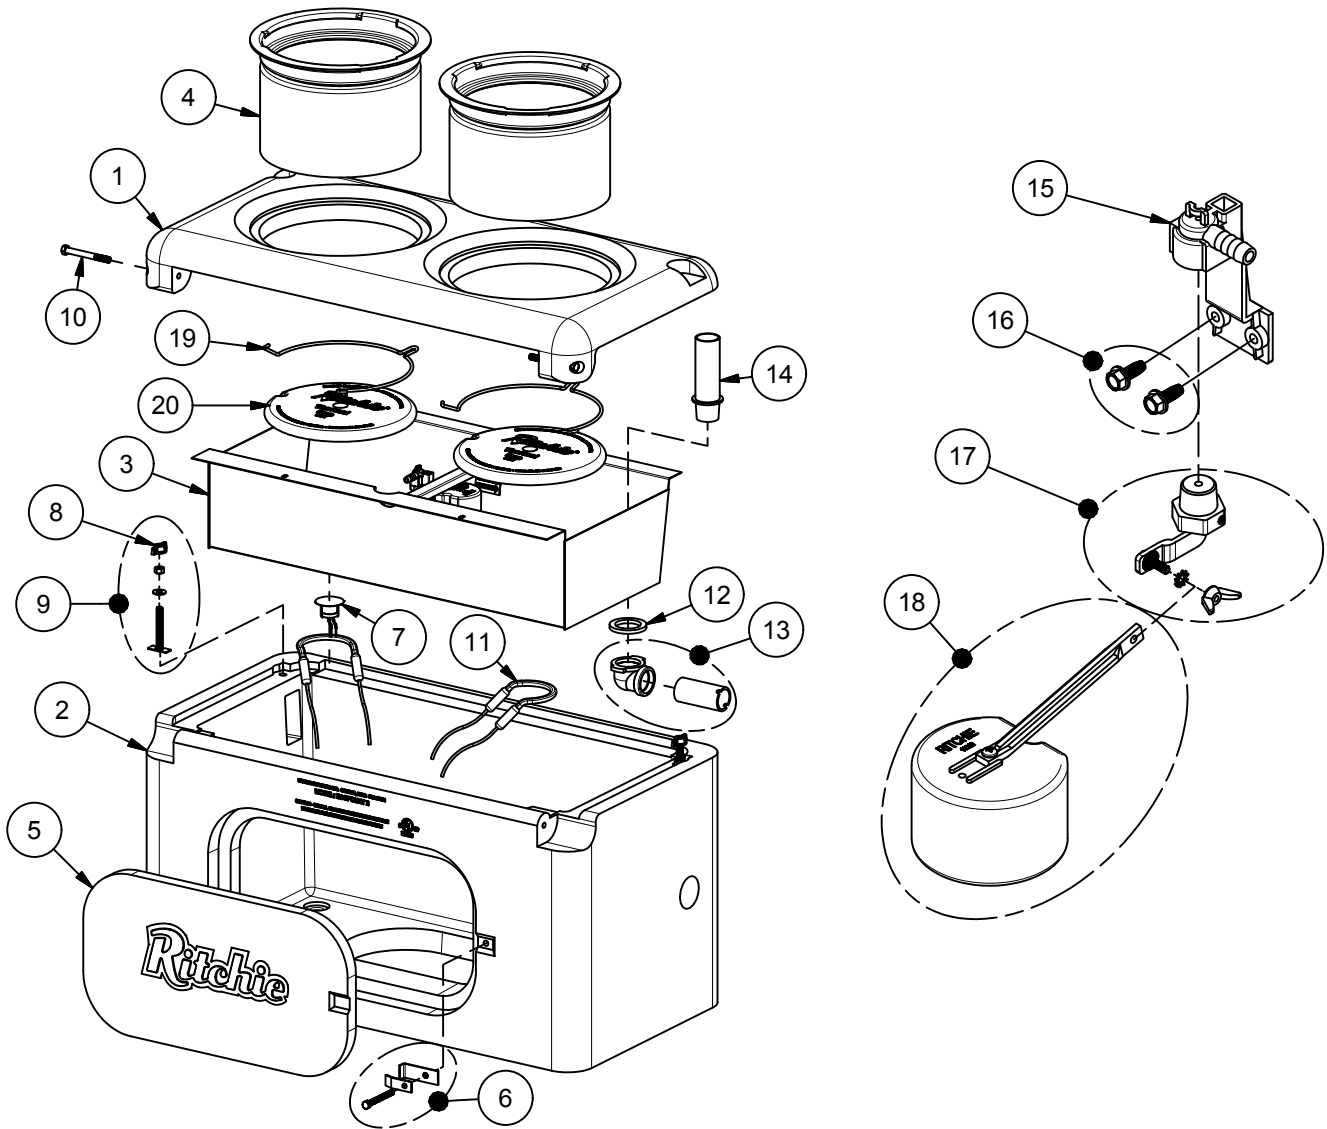

EcoFount 2 GREEN

Part # 18510

Item	Part #	Description	Qty	Item	Part #	Description	Qty
1	18512	EcoFount 2 Top Green	1	15	11515	Valve Bracket 1/2" w/ Scrws pkg	1 pkg
2	18509	EcoFount 2 Casing Green	1	16	15154	Screws Valve Bracket (10/ pkg)	1 pkg
3	18438	EcoFount 2 Trough	1 pkg	17	12575	Red Valve 1/2" pkg	1 pkg
4	18489	Drinkwell W/ Ring pkg Green	2 pkg	18	12836	Float with Long Arm pkg	1 pkg
5	18501	Access Panel 10" x 20" Green	1	19	17963	Retaining Ring SS	2
6	18147	Access Panel Hardware pkg	1 pkg	20	17976	Thermal Cap Green	2
7	11885	Disc Thermostat pkg	1 pkg	NS	18318	Bolt Down Washer (4/pkg)	1 pkg
8	18451	Wing Nut 3/8" Nylon (4/pkg)	1 pkg	NS	13830	Cable Htr 120V 48W (1/pkg)	1 pkg
9	18448	T-Bolt w/ Wingnut 3/8" pkg	2 pkg	NS	18429	EcoFount 2 Accessory pkg	1 pkg
10	18452	Bolt 3/8"x3" SS (2/pkg)	1 pkg	NS	14866	Seal Foam 1/2"x3/4"x10' Roll	1
11	14150	Heater 120V 125W (1/pkg)	2 pkg				
12	18075	Drain Washer (6/pkg)	1 pkg		18511	EcoFount 2 240V Green	
13	16172	Drain Pipe with Elbow	1	NS	16664	Heater 240V 200W (1/pkg)	2 pkg
14	14647	Drain Plug Overflow	1	NS	16424	Cable Htr 240V 48W (1/pkg)	1 pkg