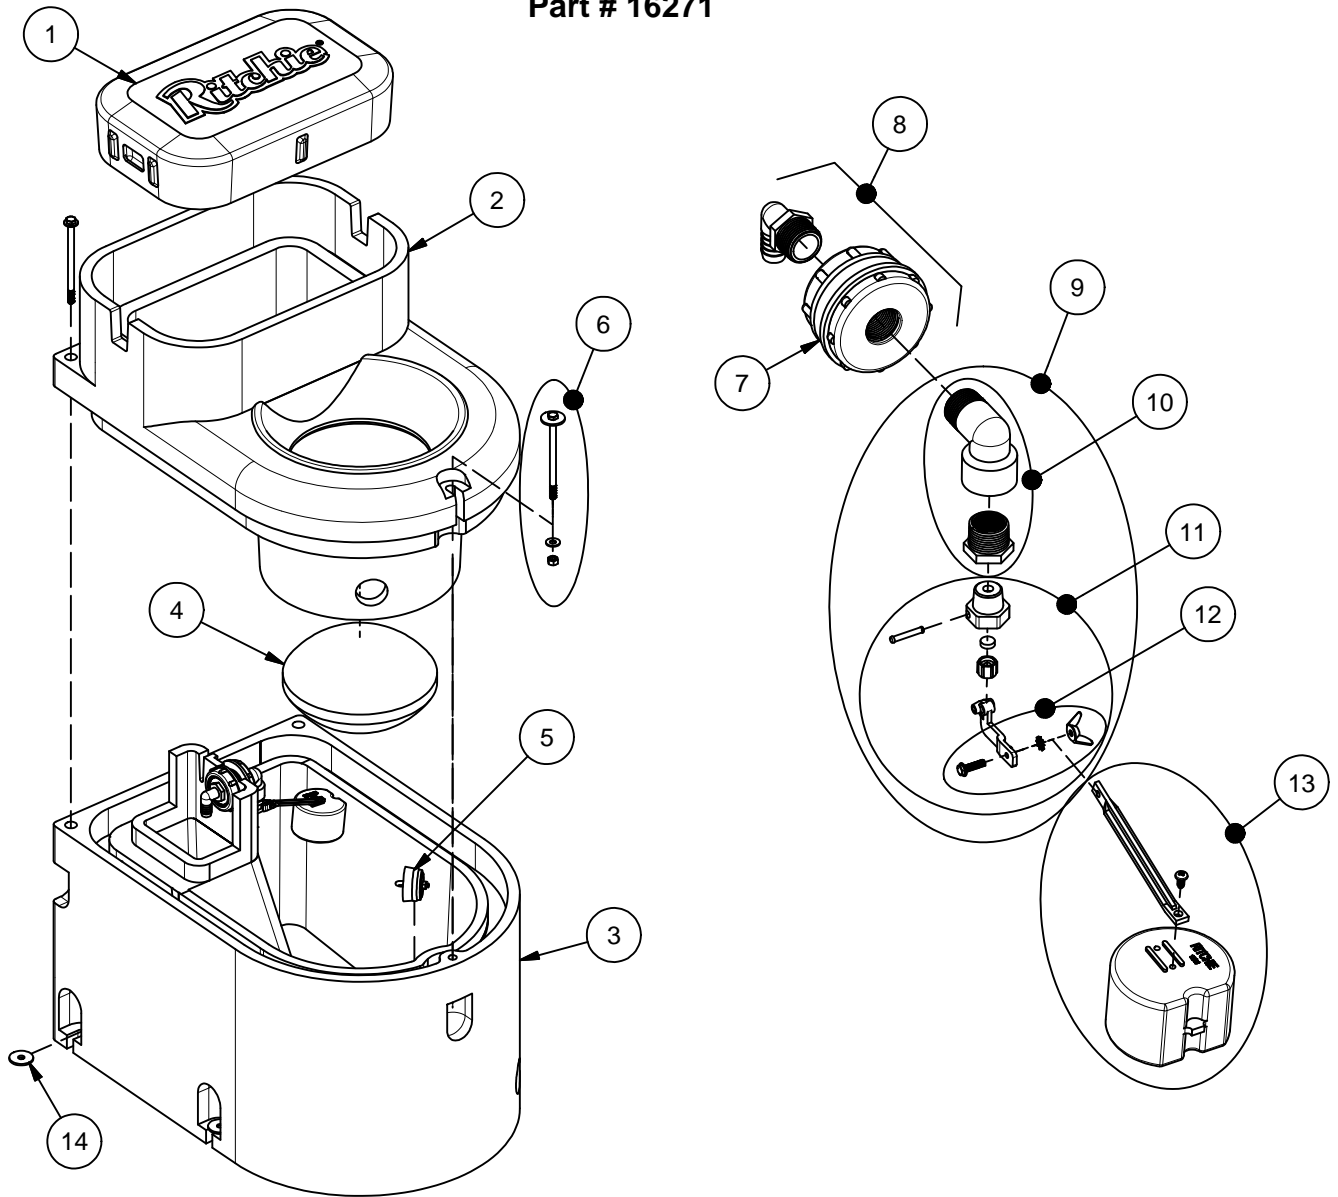

Thrifty King CT1-2000

Part # 16271

Item	Part #	Description	Qty	Item	Part #	Description	Qty
1	16861	Thrifty King CT1 Cover	1	10	16287	Adptr Reducer 3/4" to 1/2" pkg	1 pkg
2	16860	Thrifty King CT1 Top	1	11	12574	White Valve 1/2" Male pkg	1 pkg
3	16859	Thrifty King CT1 Base	1	12	12576	Wingnut/Screw Assembly	1 pkg
4	16305	Elliptical Closures	1	13	12836	Float with Long Arm pkg	1 pkg
5	18219	Drain Plug #11 pkg	1 pkg	NS	14866	Seal Foam 10' Roll	1
6	16538	Top Bolt, Wshr, & Nut (2/pkg)	2 pkg	NS	14859	Pipe Insulation	1
7	18625	Bulkhead Fitting 3/4" NPT	1 pkg	NS	18614	Adapter 3/4" x 5/8" HB	1 pkg
8	16898	Bulkhead with Elbow	1 pkg	NS	16857	TK CT1 Accessory pkg	1 pkg
9	16899	White Valve 1/2" W/ Adpt pkg	1 pkg	NS	16646	Opt. Ribbed Elliptical Closures	1