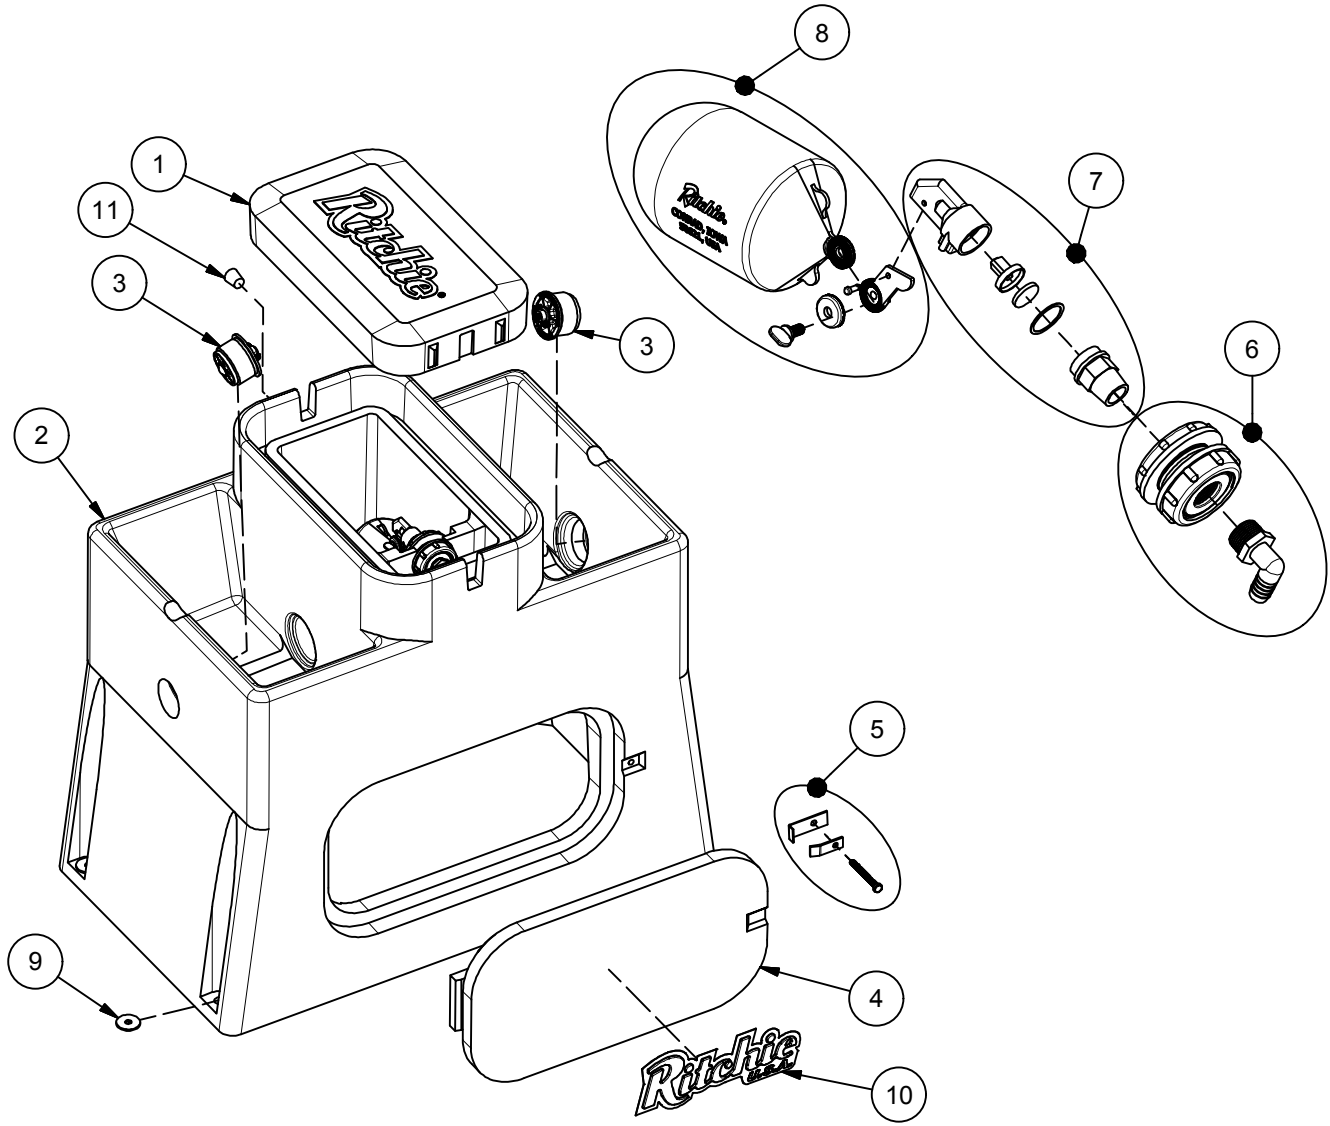

# WaterMatic 300

Part # 18050

Item	Part #	Description	Qty	Item	Part #	Description	Qty
1	18048	WaterMatic 300 Cover	1		18313	Hardware for Float pkg	1 pkg
2	18049	WaterMatic 300 Base	1	9	18318	Bolt Down Washer (4/pkg)	2 pkg
3	18470	Drain Plug Ritchie 3"	2 pkg	10	18653	Ritchie Label 12" (1/pkg)	1 pkg
4	16562	Access Panel 10"x20"	1	11	18633	Plug #3 - Water Channel	1 pkg
5	18147	Access Panel Hardware pkg	1 pkg	NS	14866	Seal Foam 10' Roll	2
6	16898	Bulkhead with Elbow	1 pkg	NS	15931	Hose Clamp 1" SS (5/pkg)	1 pkg
7	15377	Green Valve 3/4" Male pkg	1 pkg	NS	18614	Adapter 3/4" x 5/8" HB	1 pkg
8	18314	Float with Hardware pkg	1 pkg	NS	18096	WMatic 300 Accessory pkg	1 pkg