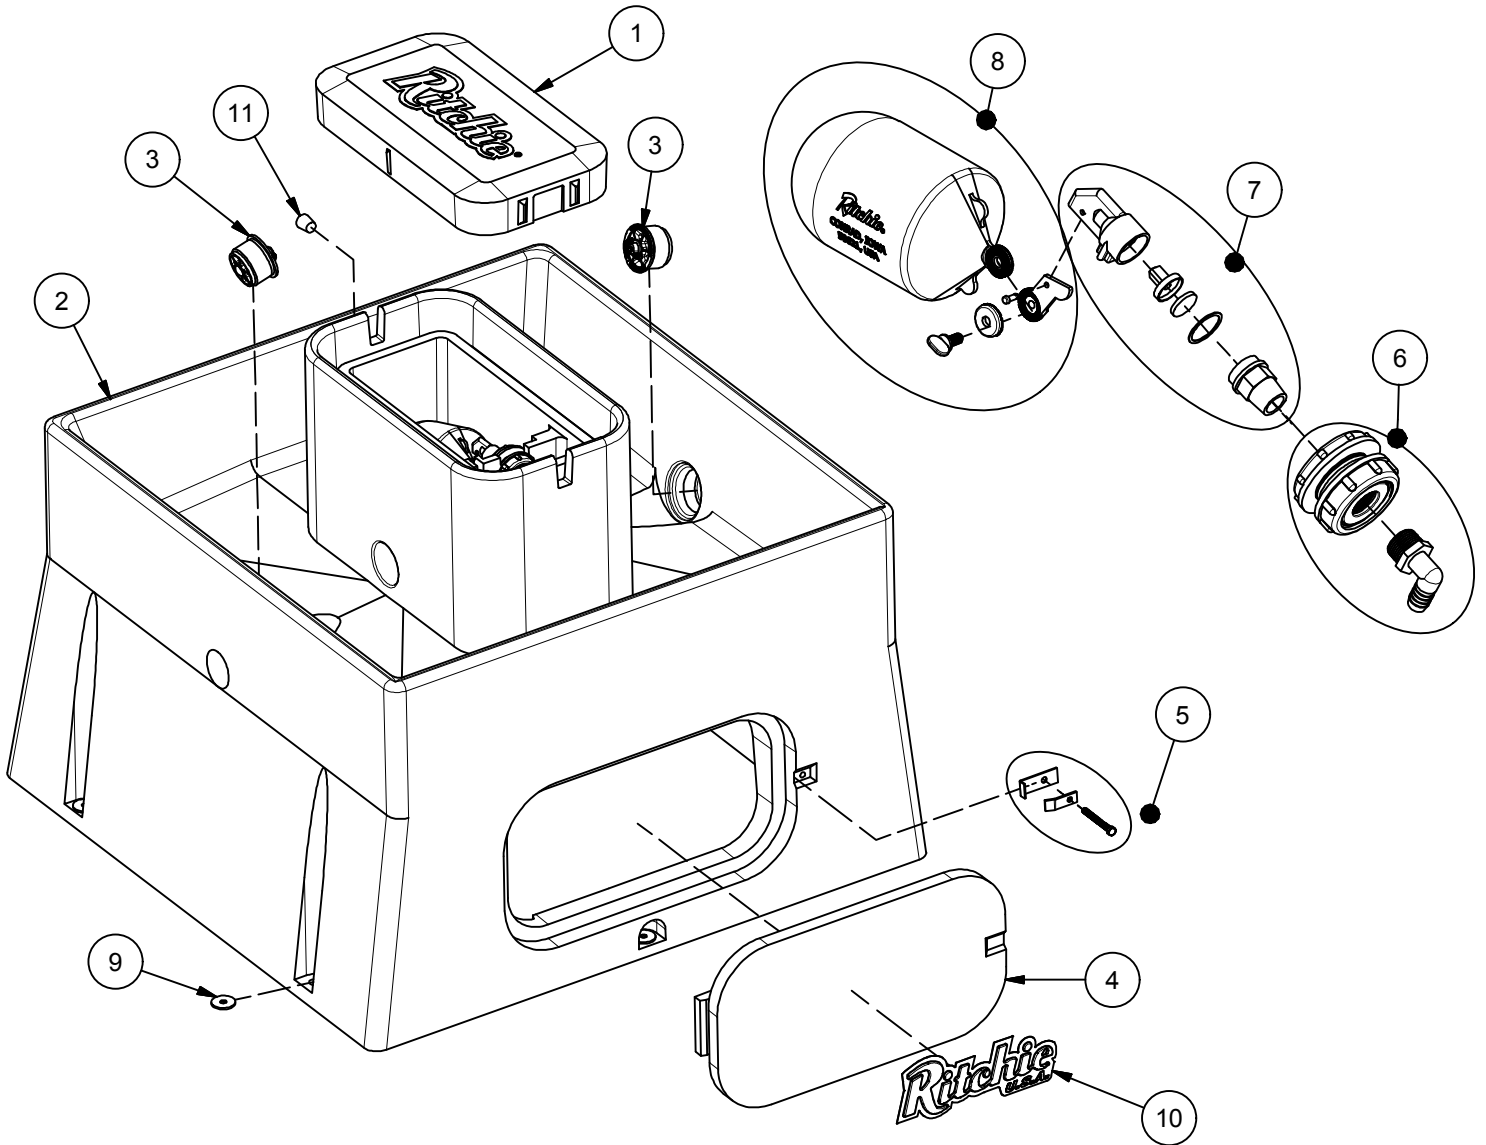

WaterMatic 1000

Part # 18110

Item	Part #	Description	Qty	Item	Part #	Description	Qty
1	18112	WaterMatic 1000 Cover	1	9	18318	Bolt Down Washer (4/pkg)	2 pkg
2	18111	WaterMatic 1000 Base	1	10	18653	Ritchie Label 12" (1/pkg)	1 pkg
3	18470	Drain Plug Ritchie 3"	3 pkg	11	18633	Plug #3 - Water Channel	1 pkg
4	16562	Access Panel 10"x20"	1				
5	18147	Access Panel Hardware pkg	1 pkg	NS	14866	Seal Foam 10' Roll	2
6	16898	Bulkhead with Elbow	1 pkg	NS	15931	Hose Clamp 1" SS (5/pkg)	1 pkg
7	15377	Green Valve 3/4" Male pkg	1 pkg	NS	18614	Adapter 3/4" x 5/8" HB	1 pkg
8	18314	Float with Hardware pkg	1 pkg	NS	18109	WMatic 1000 Accessory pkg	1 pkg
	18313	Hardware for Float pkg	1 pkg				