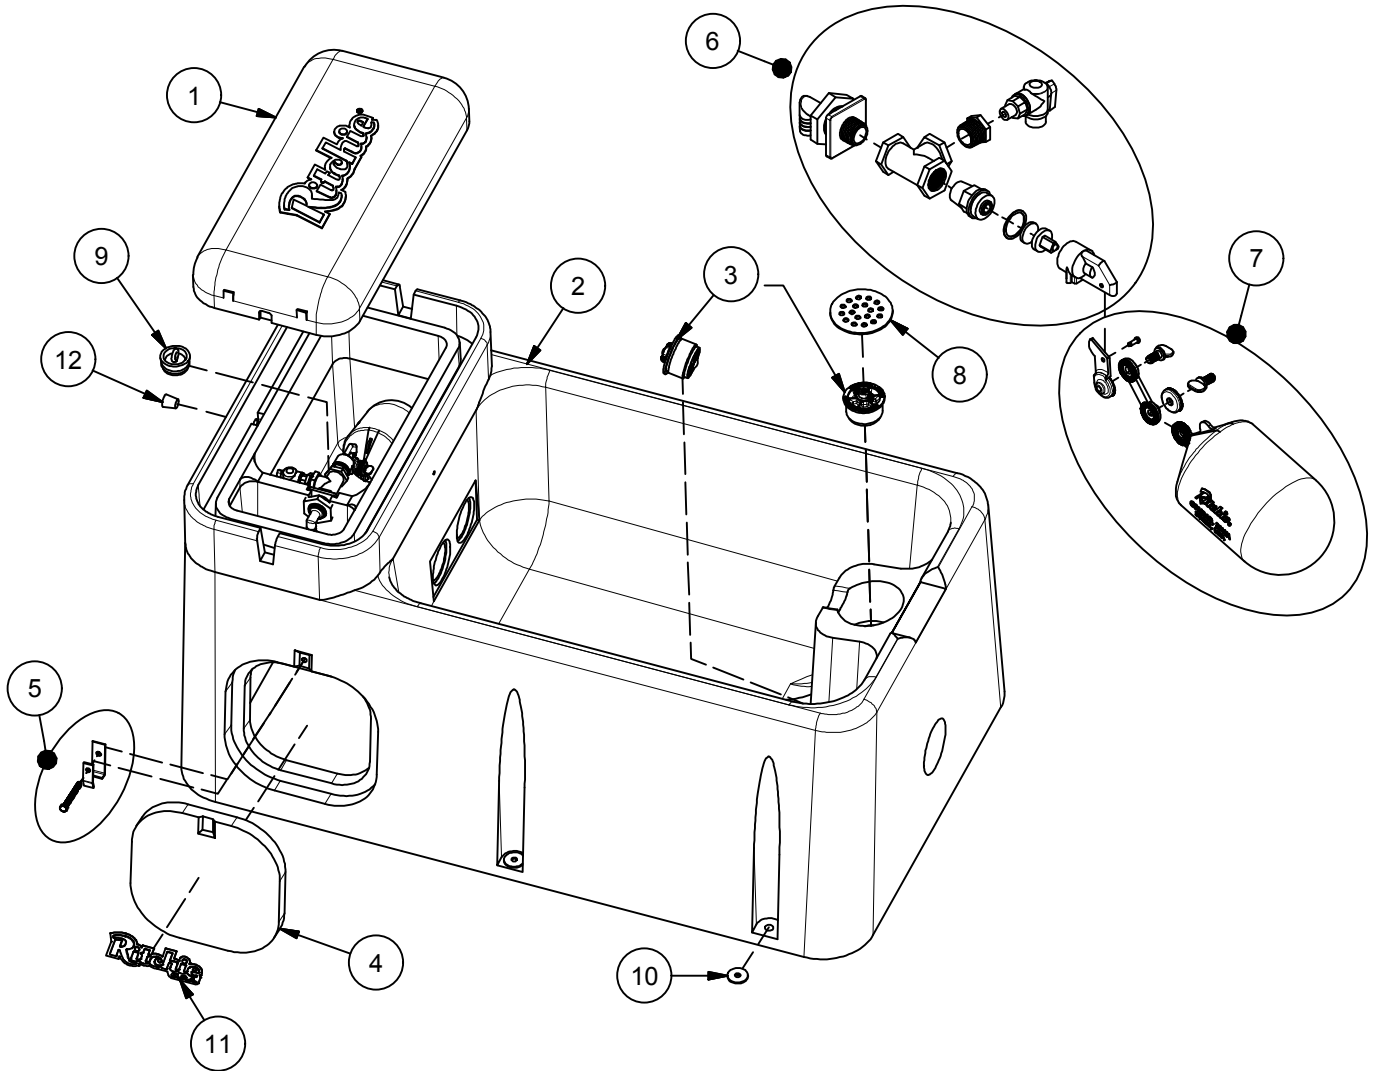

WaterMaster 54D

Part # 18355

Item	Part #	Description	Qty	Item	Part #	Description	Qty
1	18419	WaterMaster 54D Cover	1	9	18219	Plug #11 pkg	1 pkg
2	18372	WaterMaster 54D Base	1	10	18318	Bolt Down Washer (4/pkg)	2 pkg
3	18470	Drain Plug Ritchie 3"	2 pkg	11	18655	Ritchie Decal 7.5" (1/pkg)	1 pkg
4	18370	Access Panel 10"x10"	1	12	18633	Plug #3 - Water Channel	1 pkg
5	18147	Access Panel Hardware pkg	1 pkg				
6	16464	Valve WM Assmly pkg	1 pkg	NS	14866	Seal Foam 10' Roll	2
	15377	Green Valve 3/4" Male pkg	1 pkg	NS	18632	Cap for Trainer Hole	1 pkg
	16508	Adapter Tee 3/4" pkg	1 pkg	NS	17173	Adapter 3" PVC	1
	18458	Petcock PVC w/ adptr pkg	1 pkg	NS	15931	Hose Clamp 1" SS (5/pkg)	1 pkg
	16422	Valve Bracket w/ nut pkg	1 pkg	NS	18614	Adapter 3/4" x 5/8" HB	1 pkg
7	18314	Float with Hardware pkg	1 pkg	NS	18367	WM 54D Accessory pkg	1 pkg
	18313	Hardware for Float pkg	1 pkg	NS	16471	Tube Water Trainer	1
8	17194	Strainer	1	NS	18624	Adapter - Opt. Non-potable	1 pkg