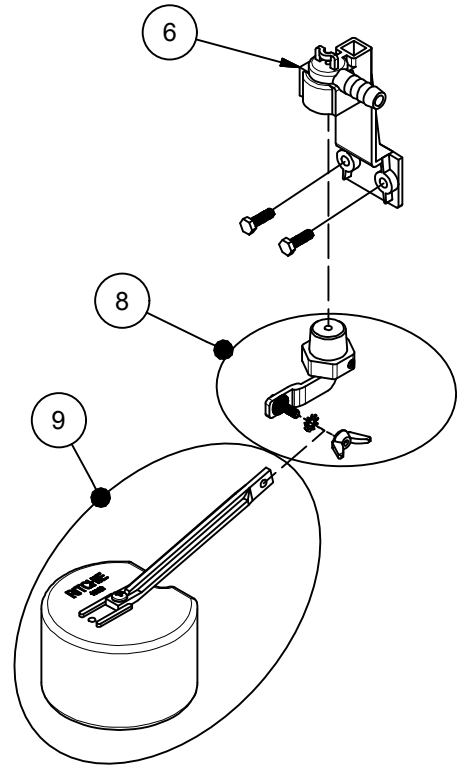

## EZFOUNT

Part # 18710

| Item | Part # | Description                   | Qty   | Item | Part # | Description                     | Qty   |
|------|--------|-------------------------------|-------|------|--------|---------------------------------|-------|
| 1    | 18712  | EZFOUNT Cover                 | 1     | 8    | 12575  | Red Valve 1/2" pkg              | 1 pkg |
| 2    | 18714  | EZFOUNT Base                  | 1     | 9    | 12836  | Float with Long Arm pkg         | 1 pkg |
| 3    | 18219  | Plug #11 Pkg                  | 1 pkg | 10   | 18717  | EZFOUNT Hose Adpt. Pkg          | 1 pkg |
| 4    | 18716  | Classic Equine Hinge Bolt Pkg | 1 pkg | 11   | 18719  | Classic Equine Logo pkg (2/pkg) | 1 pkg |
| 5    | 18718  | Cover Latch Hardware pkg      | 1 pkg | NS   | 15930  | Hose Clamp 7/8" SS (5/pkg)      | 1 pkg |
| 6    | 11515  | Valve Bracket w/ screw pkg    | 1 pkg | NS   | 18613  | Adapter 1/2" x 3/8" HB          | 1 pkg |
| 7    | 18727  | Cap Pkg (2/pkg)               | 1 pkg | NS   | 18715  | EZFOUNT Accessory pkg           | 1 pkg |