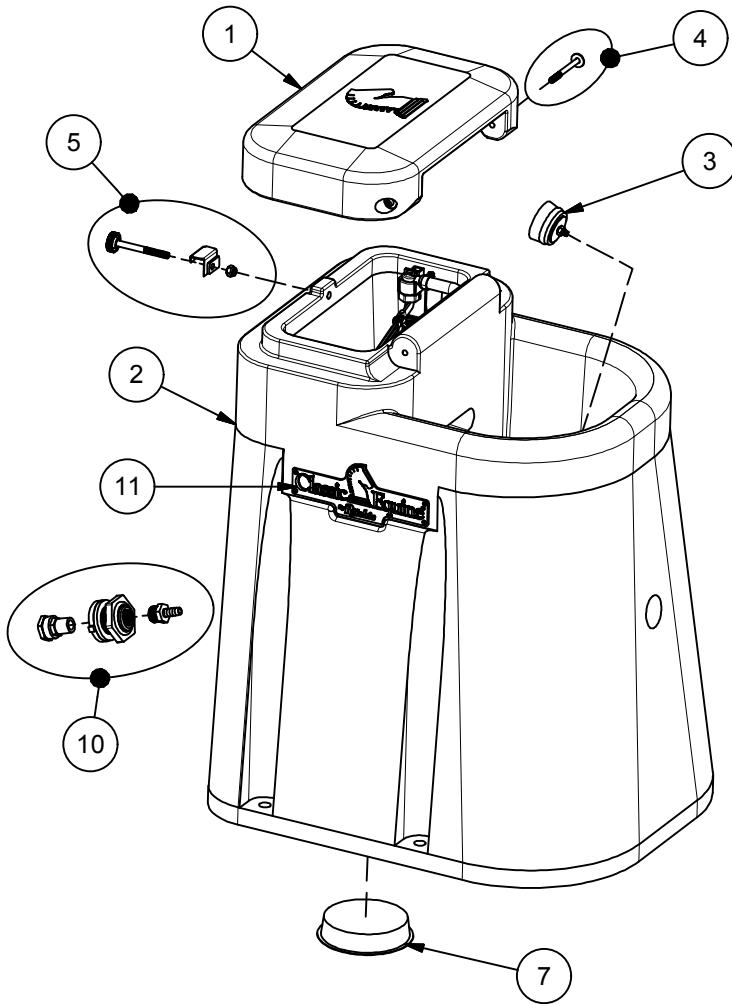

## EZFOUNT

Part # 18710

| Item | Part # | Description                   | Qty   | Item | Part # | Description                     | Qty   |
|------|--------|-------------------------------|-------|------|--------|---------------------------------|-------|
| 1    | 18712  | EZFOUNT Cover                 | 1     | 8    | 12575  | Red Valve 1/2" pkg              | 1 pkg |
| 2    | 18714  | EZFOUNT Base                  | 1     | 9    | 12836  | Float with Long Arm pkg         | 1 pkg |
| 3    | 18219  | Plug #11 Pkg                  | 1 pkg | 10   | 18717  | EZFOUNT Hose Adpt. Pkg          | 1 pkg |
| 4    | 18716  | Classic Equine Hinge Bolt Pkg | 1 pkg | 11   | 18719  | Classic Equine Logo pkg (2/pkg) | 1 pkg |
| 5    | 18718  | Cover Latch Hardware pkg      | 1 pkg | NS   | 15930  | Hose Clamp 7/8" SS (5/pkg)      | 1 pkg |
| 6    | 11515  | Valve Bracket w/ screw pkg    | 1 pkg | NS   | 18613  | Adapter 1/2" x 3/8" HB          | 1 pkg |
| 7    | 18727  | Cap Pkg (2/pkg)               | 1 pkg | NS   | 18715  | EZFOUNT Accessory pkg           | 1 pkg |