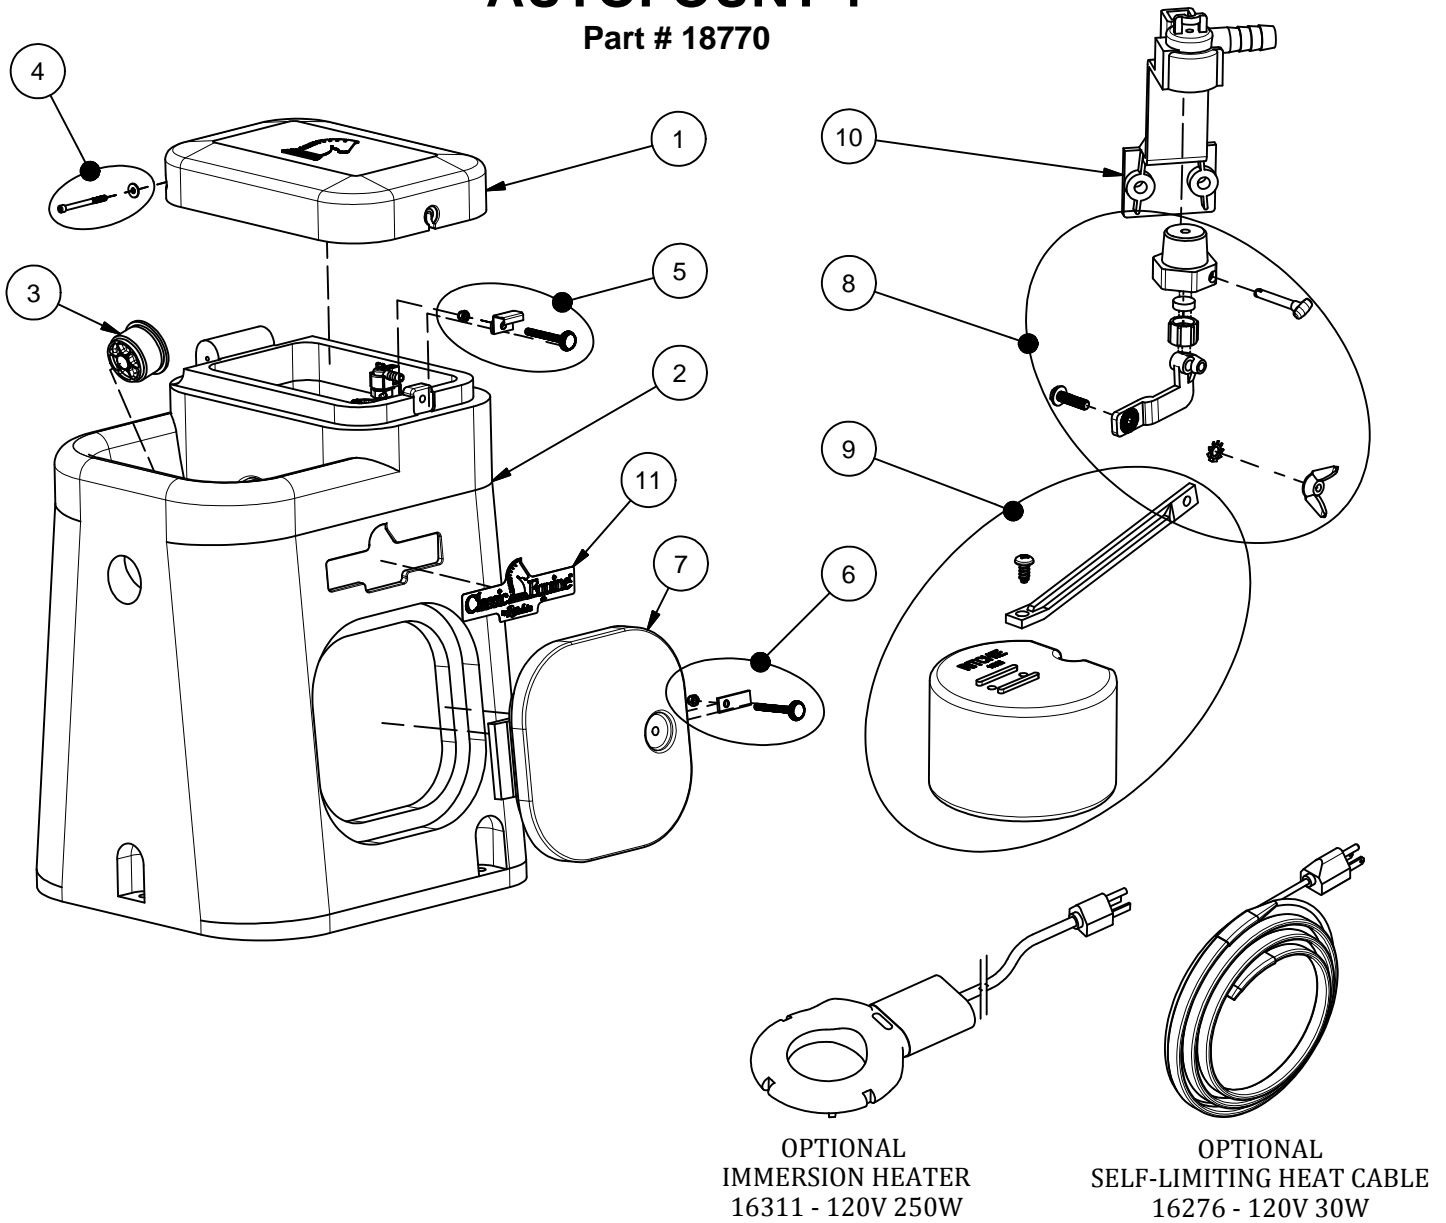

# Classic Equine AUTOFOUNT 1

Part # 18770

OPTIONAL  
IMMERSION HEATER  
16311 - 120V 250W

OPTIONAL  
SELF-LIMITING HEAT CABLE  
16276 - 120V 30W

Item	Part #	Description	Qty	Item	Part #	Description	Qty
1	18766	AUTOFOUNT 1 Cover	1	9	12836	Float with Long Arm pkg	1 pkg
2	18768	AUTOFOUNT 1 Base	1	10	11515	Valve Bracket 1/2" w/ Screws pkg	1 pkg
3	18470	Drain Plug Ritchie 3"	1 pkg	11	18719	Classic Equine Logo pkg (2/pkg)	1 pkg
4	18716	Classic Equine Hinge Bolt Pkg	1 pkg	NS	15930	Hose Clamp 7/8" SS (5/pkg)	1 pkg
5	18718	Cover Latch Hardware pkg	1 pkg	NS	18613	Adapter 1/2" x 3/8" HB	1 pkg
6	18753	Access Panel Hardware Pkg	1 pkg	NS	18771	AUTOFOUNT Accessory pkg	1 pkg
7	18726	Classic Equine Access Panel	1	NS	14866	Seal Foam 10' Roll	1
8	12575	Red Valve 1/2" pkg	1 pkg				