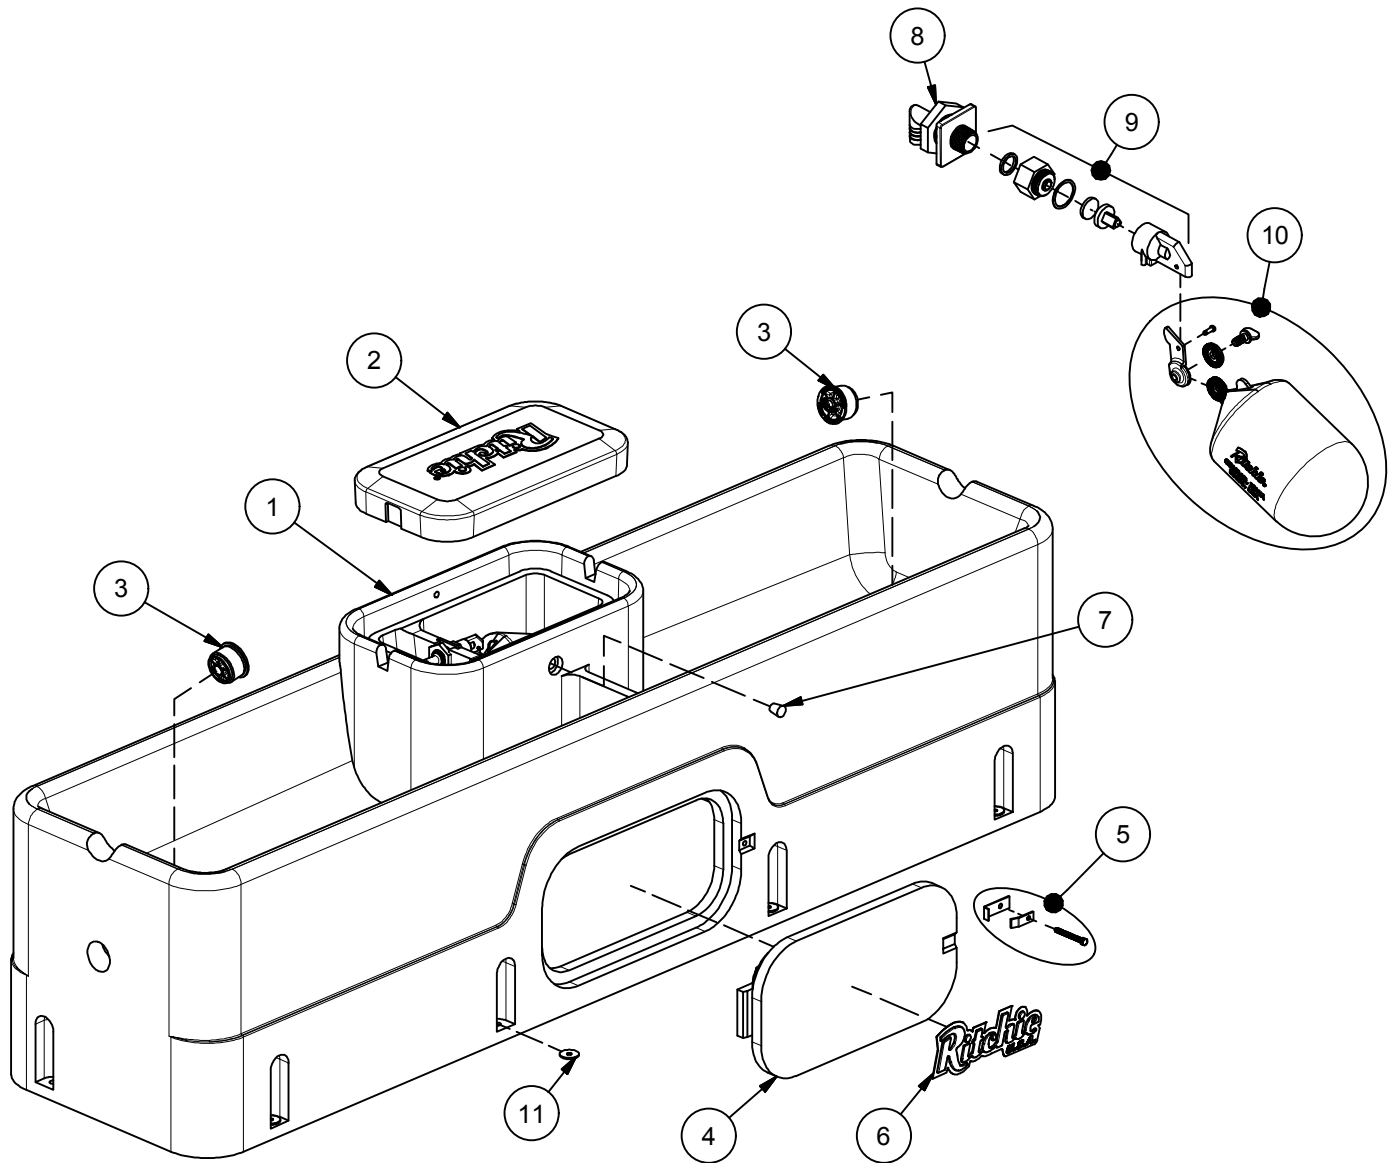

DairyFount 8

Part # 18820

Item	Part #	Description	Qty	Item	Part #	Description	Qty
1	18823	DairyFount 8 Base	1	9	16419	Green Valve 3/4" Female pkg	1 pkg
2	18828	DairyFount 8 Cover	1	10	18314	Float with Hardware pkg	1 pkg
3	18470	Drain Plug Ritchie 3"	2		18313	Hardware for Float pkg	1 pkg
4	16562	Access Panel 10" x 20"	1	11	18318	Bolt Down Washer (4/pkg)	2 pkg
5	18147	Access Panel Hardware Pkg	1	NS	14866	Seal Foam 10' Roll	3
6	18653	Ritchie Decal 12" (1/pkg)	1 pkg	NS	15931	Hose Clamp 1" SS (5/pkg)	1 pkg
7	18633	Plug #3 - Channel Plug	1 pkg	NS	18614	Adapter 3/4" x 5/8" HB	1 pkg
8	16422	Valve Bracket with Nut	1 pkg	NS	18826	DairyFount 8 Accessory pkg	1 pkg