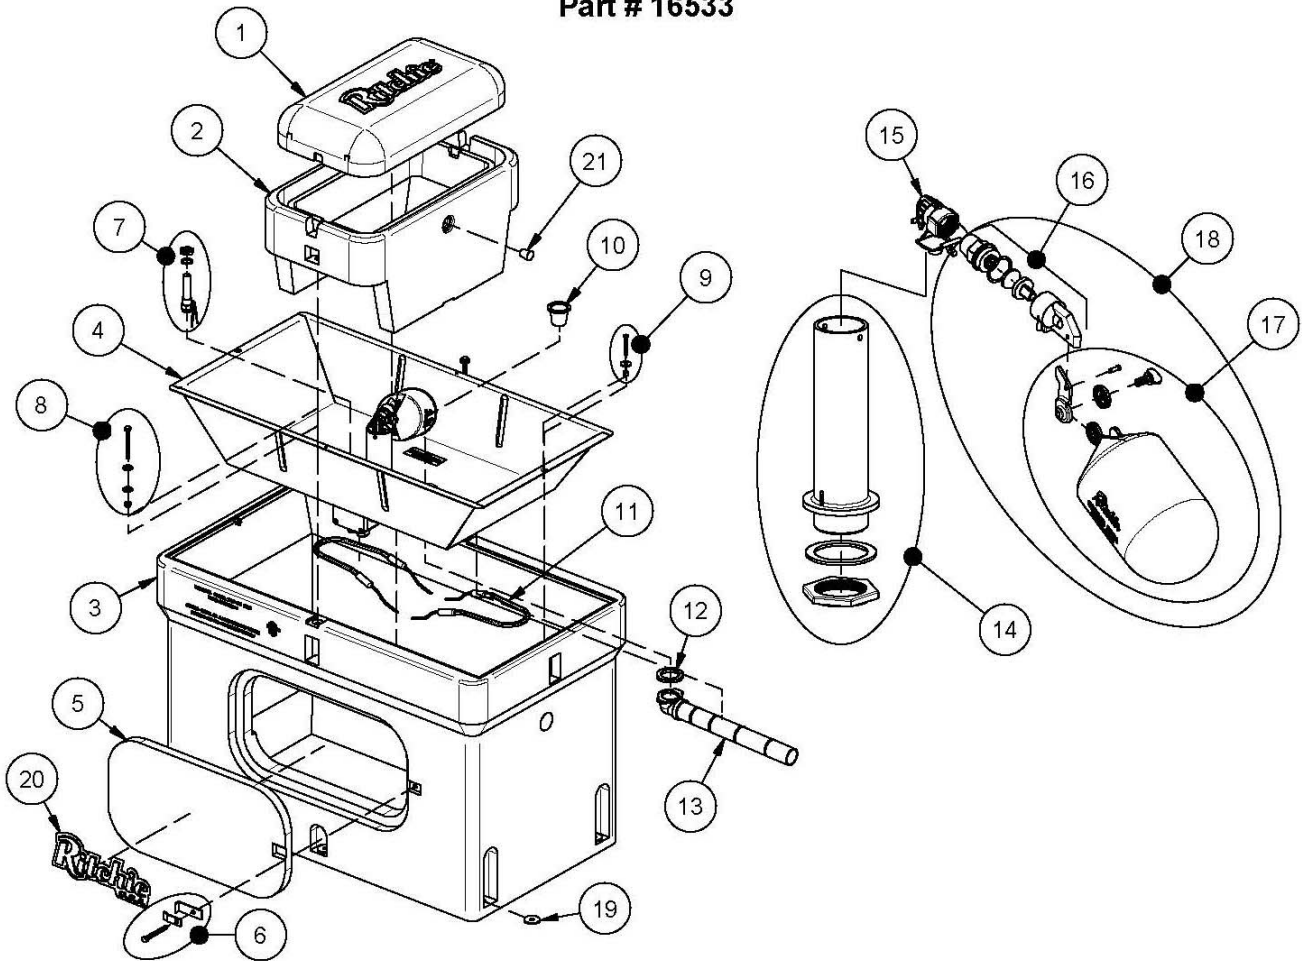

# OmniFount 5

Part # 16533

Item	Part #	Description	Qty	Item	Part #	Description	Qty
1	18426	Omni 5 Cover	1	15	11514	Valve Bracket 3/4" pkg	1 pkg
2	18343	Omni 5 Frame pkg	1 pkg	16	15377	Green Male Valve 3/4" pkg	1 pkg
	18344	Omni 5 Cover & Frame pkg	1 pkg	17	18314	Float with Hardware pkg	1 pkg
3	16561	Omni 5 Casing	1		18313	Hardware for Float pkg	1 pkg
4	16631	Omni 5 Trough	1 pkg	18	16993	Green Valve & Float pkg	1 pkg
5	16562	Access Panel 10"x20"	1	19	18318	Bolt Down Washer (4/pkg)	2 pkg
6	18147	Access Panel Hardware pkg	1 pkg	20	18653	Ritchie Decal 12" (1/pkg)	1 pkg
7	16534	Fenwal Thermostat SS pkg	1 pkg	21	18633	Plug #3 - Water Channel (2/pkg)	1 pkg
	18320	O-Ring Fenwal (6/pkg)	1 pkg	NS	12583	Valve Supply Line pkg	1 pkg
	18074	Nut Brass Fenwal (6/pkg)	1 pkg	NS	13830	Cable Htr 120V 48W (1/pkg)	1 pkg
8	18319	Frame Bolt & Wshr SS(2/pkg)	1 pkg	NS	16554	Omni 5 Accessory pkg	1 pkg
9	18095	Trough Screw & Nut SS (2/pkg)	1 pkg	NS	16523	Seal Foam 1/4"x3/4"x25' Roll	1
10	18628	Drain Plug (2/pkg)	1 pkg	NS	14866	Seal Foam 1/2"x3/4"x10' Roll	1
11	11419	Heater 120V 250W (1/pkg)	2 pkg				
12	18075	Drain Washer (6/pkg)	1 pkg		16829	OMNI 5 240V	
13	11473	Drain Pipe with Elbow	1	NS	11403	Heater 240V 300W (1/pkg)	2 pkg
14	16629	Standpipe pkg	1 pkg	NS	16424	Cable Htr 240V 48W (1/pkg)	1 pkg