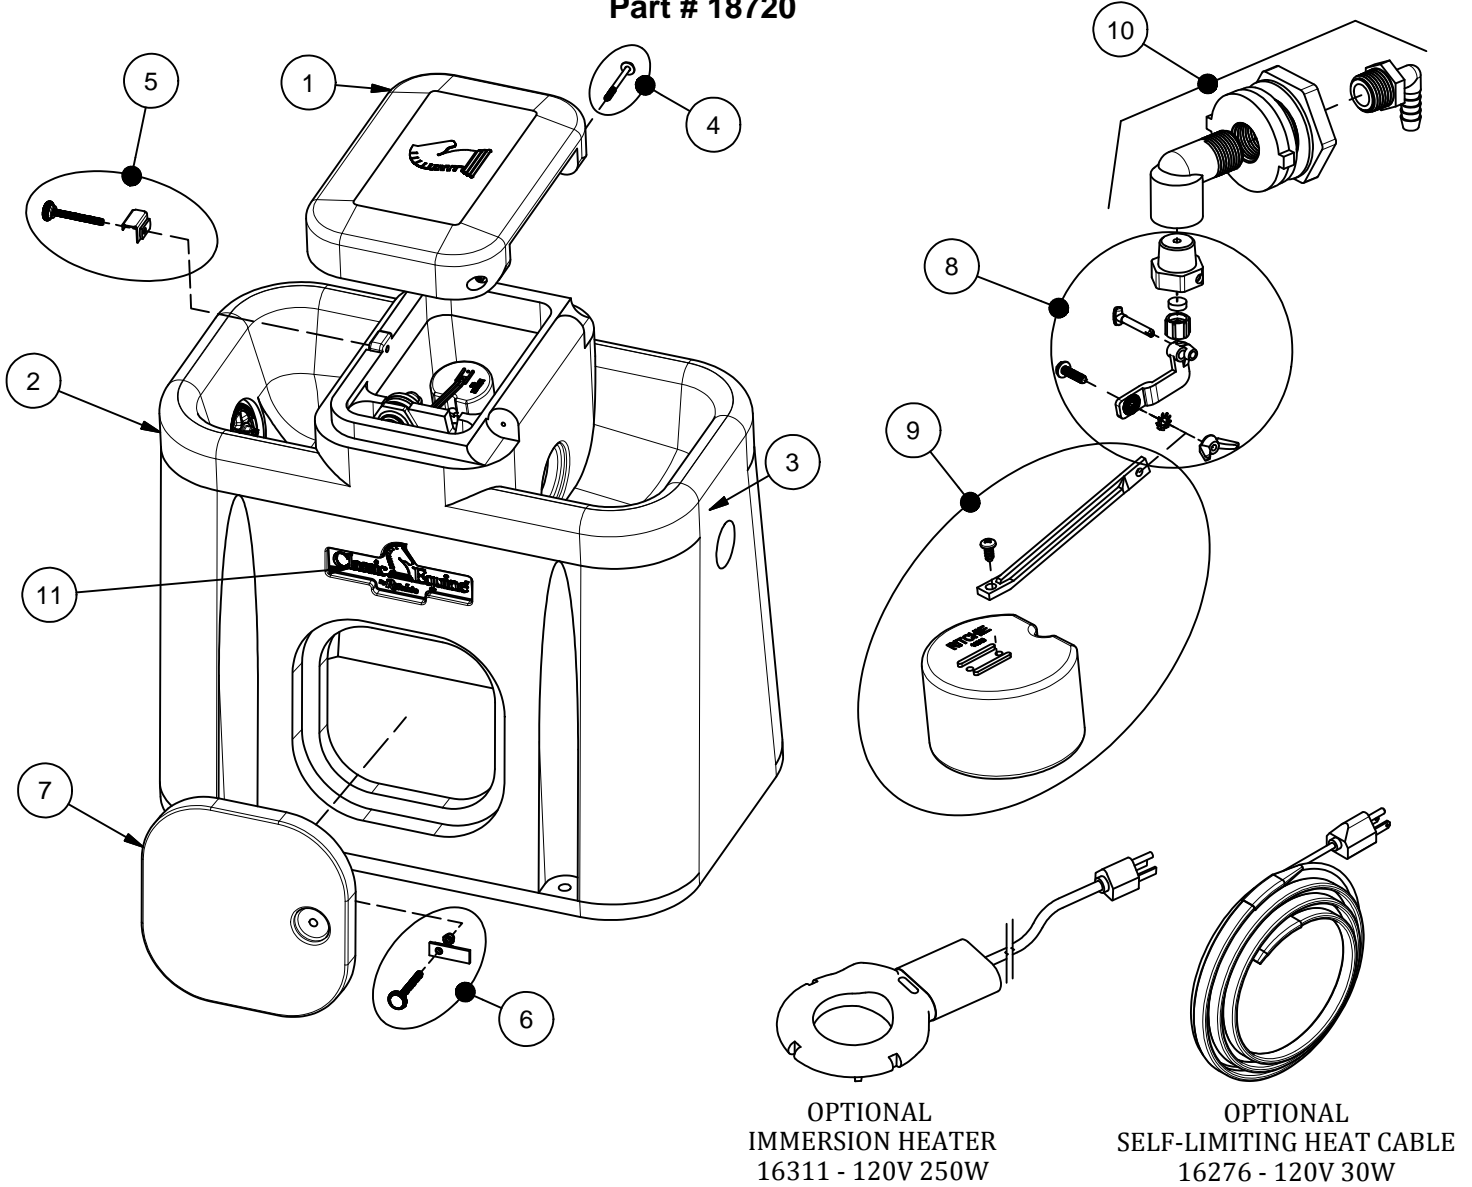

Classic Equine AUTOFOUNT

Part # 18720

OPTIONAL
IMMERSION HEATER
16311 - 120V 250W

OPTIONAL
SELF-LIMITING HEAT CABLE
16276 - 120V 30W

Item	Part #	Description	Qty	Item	Part #	Description	Qty
1	18712	AUTOFOUNT Cover	1	9	12836	Float with Long Arm pkg	1 pkg
2	18714	AUTOFOUNT Base	1	10	18752	Bulkhead pkg	1 pkg
3	18470	Drain Plug Ritchie 3"	1 pkg	11	18719	Classic Equine Logo pkg (2/pkg)	1 pkg
4	18716	Classic Equine Hinge Bolt Pkg	1 pkg	NS	15930	Hose Clamp 7/8" SS (5/pkg)	1 pkg
5	18718	Cover Latch Hardware pkg	1 pkg	NS	18613	Adapter 1/2" x 3/8" HB	1 pkg
6	18753	Access Panel Hardware Pkg	1 pkg	NS	18739	AUTOFOUNT Accessory pkg	1 pkg
7	18726	Classic Equine Access Panel	1	NS	14866	Seal Foam 10' Roll	1
8	12575	Red Valve 1/2" pkg	1 pkg				