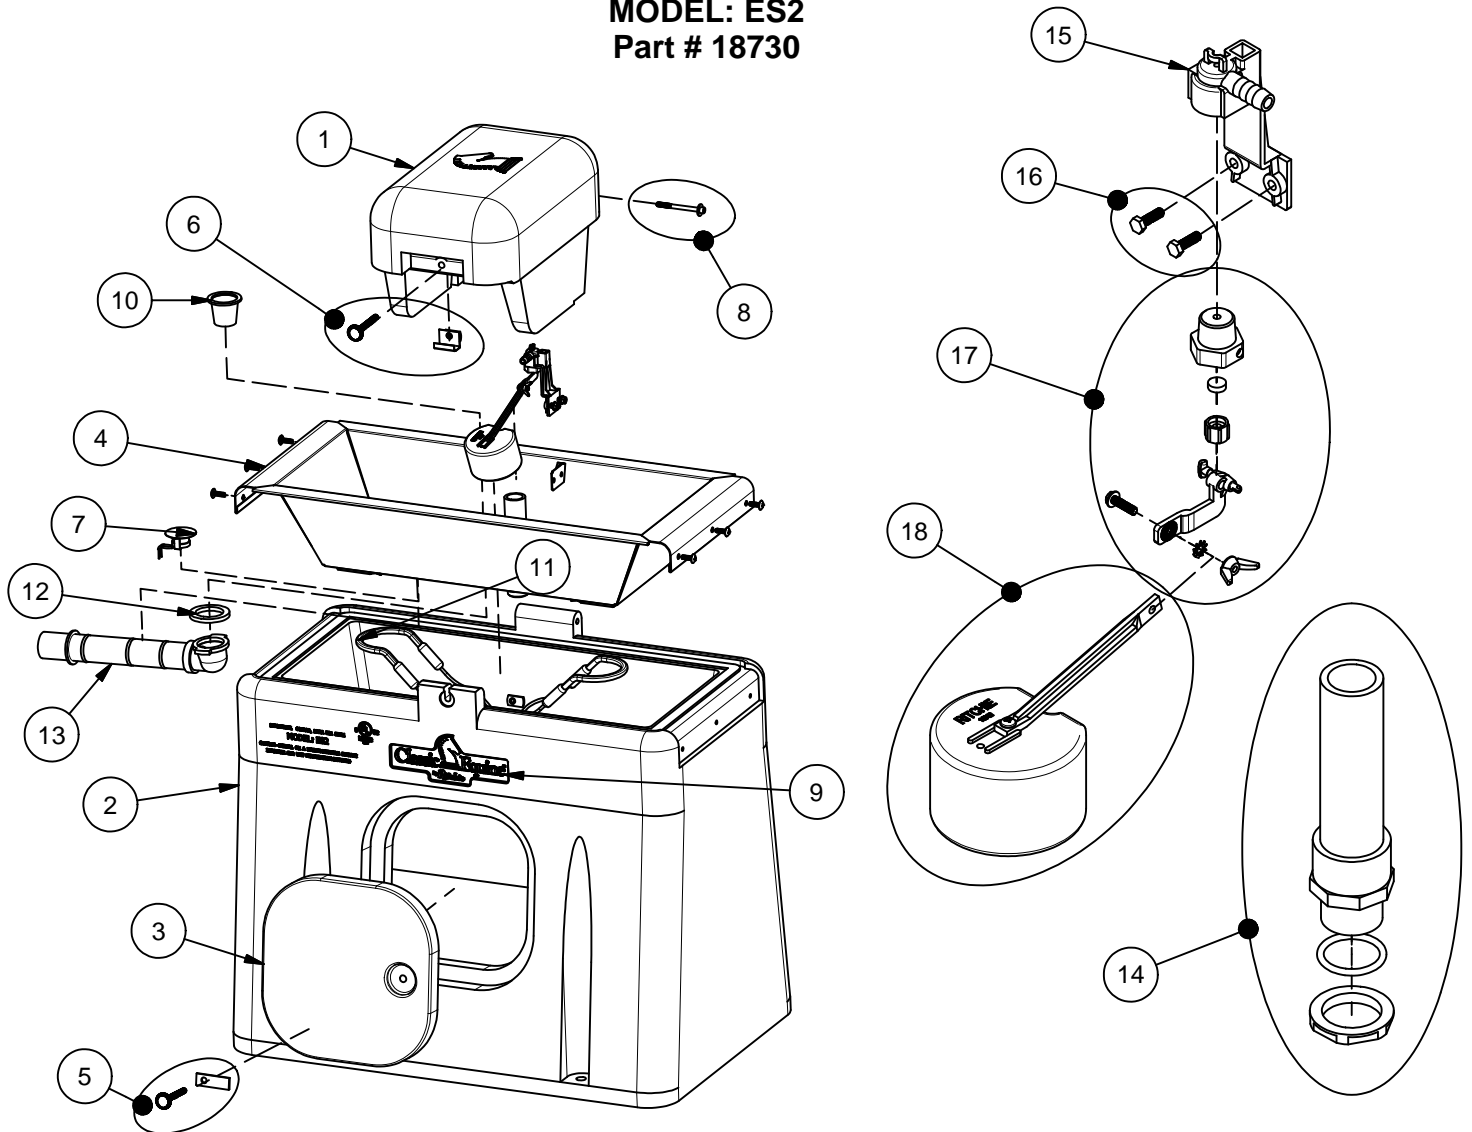

Classic Equine ULTRAFOUNT

MODEL: ES2
Part # 18730

Item	Part #	Description	Qty	Item	Part #	Description	Qty
1	18734	ULTRAFOUNT Cover	1	14	18788	Standpipe pkg	1 pkg
2	18732	ULTRAFOUNT Casing	1	15	11515	Valve Bracket 1/2" w/ Scrws pkg	1 pkg
3	18726	Classic Equine Access Panel	1	16	15154	Screws Valve Bracket (10/ pkg)	1 pkg
4	18737	ULTRAFOUNT Trough	1	17	12575	Red Valve 1/2" pkg	1 pkg
5	18753	Access Panel Hardware Pkg	1 pkg	18	12836	Float with Long Arm pkg	1 pkg
6	18718	Cover Latch Hardware Pkg	1 pkg	NS	13830	Cable Htr 120V 48W (1/pkg)	1 pkg
7	11885	Disc Thermostat pkg	1 pkg	NS	18751	ULTRAFOUNT Accessory pkg	1 pkg
8	18716	Classic Equine Hinge Bolt Pkg	1 pkg	NS	16523	Seal Foam 1/4"x3/4"x25' Roll	1
9	18719	Classic Equine Logo Pkg (2/pkg)	1 pkg	NS	14866	Seal Foam 1/2"x3/4"x10' Roll	1
10	18628	Drain Plug (2/pkg)	1 pkg				
11	14150	Heater 120V 125W (1/pkg)	2 pkg		18731	ULTRAFOUNT ES2 - 240V	
12	18075	Drain Washer (6/pkg)		NS	16664	Heater 240V 200W (1/pkg)	2 pkg
13	11473	Drain Pipe with Elbow	1 pkg	NS	16424	Cable Htr 240V 48W (1/pkg)	1 pkg