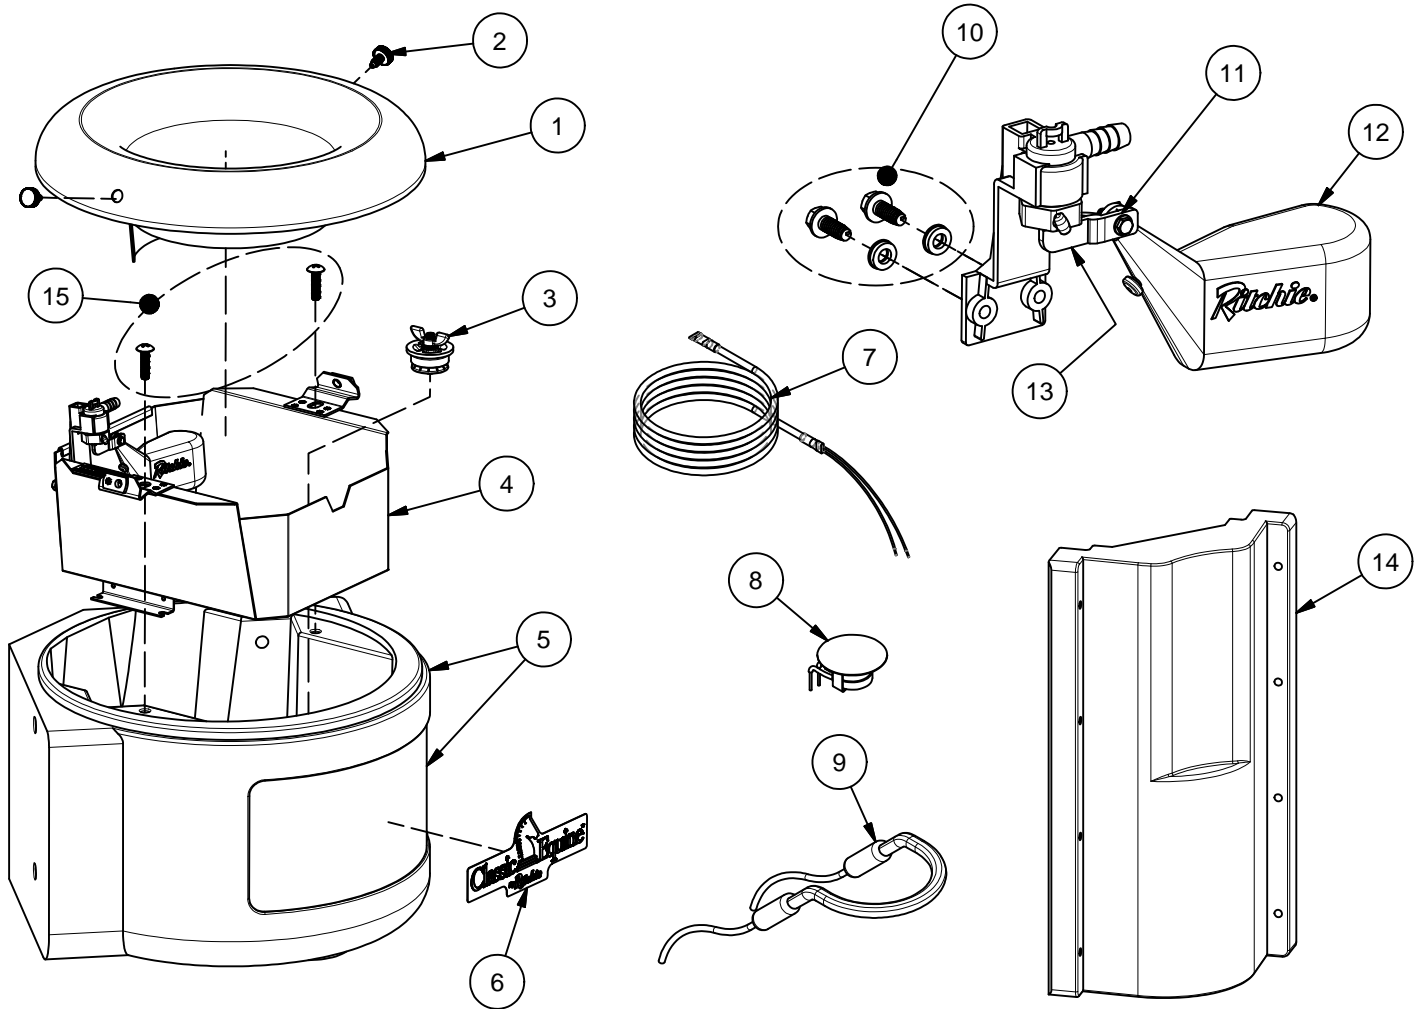

Classic Equine STALLFOUNT

Part # 18740

Item	Part #	Description	Qty	Item	Part #	Description	Qty
1	18486	Cover	1	11	12576	Wing Nut & Screw	1 pkg
2	18494	Screw PKG - SF Cover (2/pkg)	1 pkg	12	18642	Float	1 pkg
3	18643	Drain Plug 1 1/2" Adj	1	13	13597	Valve Pkg. Green	1 pkg
4	18477	Trough (120V/240V)	1	14	18746	Shroud 30"	1
	18487	Trough (No-Heat)	1	15	18497	Trough HD Screws (2/pkg)	1 pkg
5	18742	CE Stall Fount Base	1	NS	18744	Shroud 20"	1
6	18719	Classic Equine Logo pkg (2/pkg)	1 pkg	NS	18613	Hose Barb Fitting	1 pkg
7	13830	Cable Heater 120V 48 Watt	1 pkg	NS	15930	Hose Clamp (5/pkg)	1 pkg
8	11885	Disc Thermostat Pkg.	1 pkg	NS	18754	Complete Accessory Pkg.	1 pkg
9	14150	Heater 120V 125 Watt	1 pkg				
10	18641	Valve Bracket & Screws SF2	1 pkg		18748	CE Stall Fount - No Heat	