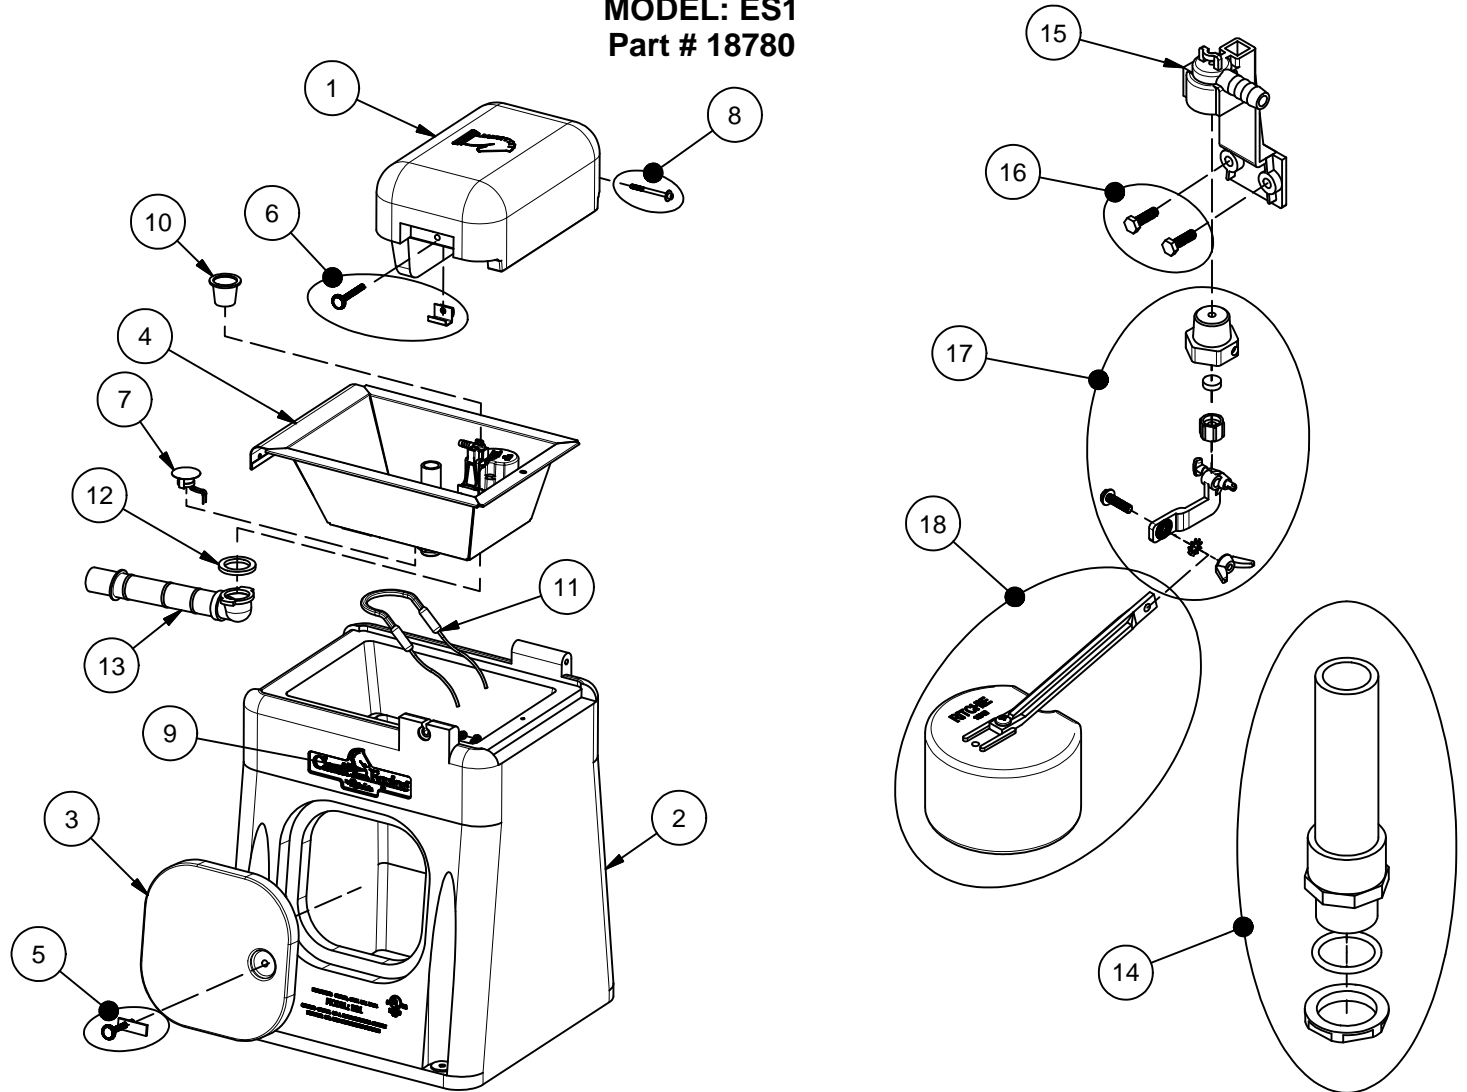

Classic Equine ULTRAFOUNT

MODEL: ES1
Part # 18780

Item	Part #	Description	Qty	Item	Part #	Description	Qty
1	18778	ULTRAFOUNT ES1 Cover	1	14	18788	Standpipe pkg	1 pkg
2	18776	ULTRAFOUNT ES1 Casing	1	15	11515	Valve Bracket 1/2" w/ Scrws pkg	1 pkg
3	18726	Classic Equine Access Panel	1	16	15154	Screws Valve Bracket (10/ pkg)	1 pkg
4	18775	ULTRAFOUNT ES1 Trough	1	17	12575	Red Valve 1/2" pkg	1 pkg
5	18753	Access Panel Hardware Pkg	1 pkg	18	12836	Float with Long Arm pkg	1 pkg
6	18718	Cover Latch Hardware Pkg	1 pkg	NS	13830	Cable Htr 120V 48W (1/pkg)	1 pkg
7	11885	Disc Thermostat pkg	1 pkg	NS	18751	ULTRAFOUNT Accessory pkg	1 pkg
8	18716	Classic Equine Hinge Bolt Pkg	1 pkg	NS	16523	Seal Foam 1/4"x3/4"x25' Roll	1
9	18719	Classic Equine Logo Pkg (2/pkg)	1 pkg	NS	14866	Seal Foam 1/2"x3/4"x10' Roll	1
10	18628	Drain Plug (2/pkg)	1 pkg				
11	14150	Heater 120V 125W (1/pkg)	1 pkg		18781	ULTRAFOUNT ES1 - 240V	
12	18075	Drain Washer (6/pkg)		NS	16664	Heater 240V 200W (1/pkg)	1 pkg
13	11473	Drain Pipe with Elbow	1 pkg	NS	16424	Cable Htr 240V 48W (1/pkg)	1 pkg