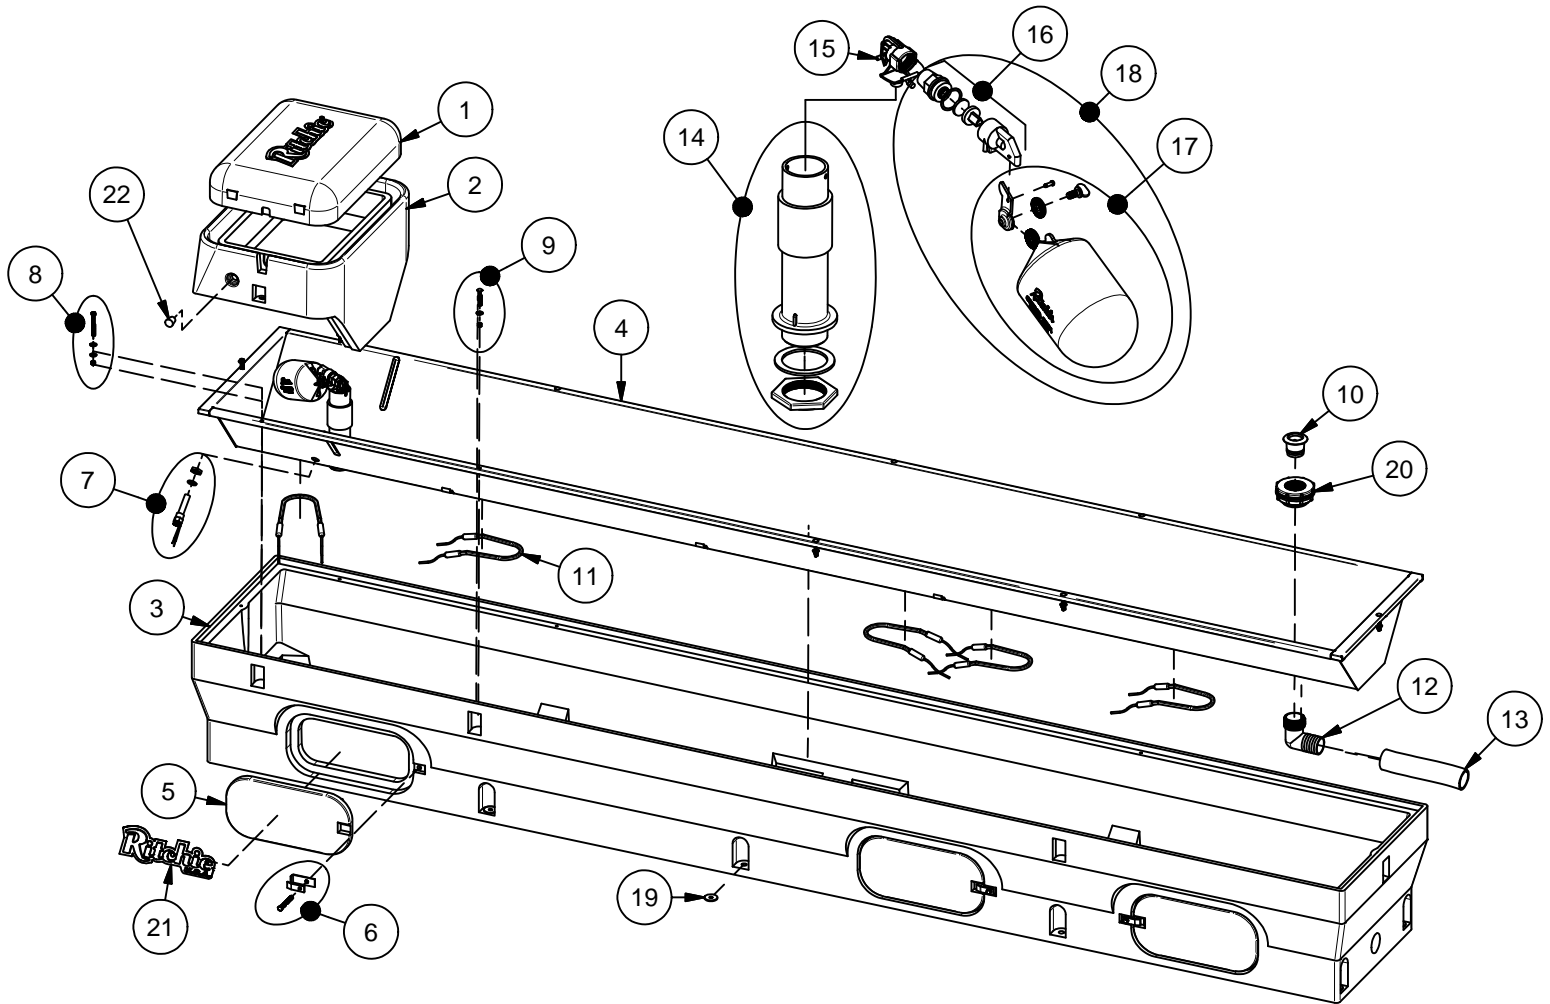

CattleMaster 1440

Part # 18252

Item	Part #	Description	Qty	Item	Part #	Description	Qty
1	18428	CM Cover	1	15	11514	Valve Bracket 3/4" pkg	1 pkg
2	18349	CM Frame pkg	1 pkg	16	15377	Green Male Valve 3/4" pkg	1 pkg
	18350	CM Cover & Frame pkg	1 pkg	17	18314	Float with Hardware pkg	1 pkg
3	18659	CM 1440 Casing	1		18313	Hardware for Float pkg	1 pkg
4	16791	CM 1440 Trough pkg	1 pkg	18	16993	Green Valve & Float pkg	1 pkg
5	16621	Access Panel 6"x14"	3	19	18318	Bolt Down Washer (4/pkg)	3 pkg
6	18147	Access Panel Hardware pkg	3 pkg	20	17679	CM Bulkhead fitting 2"	1
7	16534	Fenwal Thermostat SS pkg	1 pkg	21	18653	Ritchie Decal 12" (1/pkg)	1 pkg
	18320	O-Ring Fenwal (6/pkg)	1 pkg	22	17281	Plug #3 - Water Channel (2/pkg)	1 pkg
	18074	Nut Brass Fenwal (6/pkg)	1 pkg	NS	12583	Valve Supply Line pkg	1 pkg
8	18266	Frame Bolt & Wshr SS(3/pkg)	1 pkg	NS	13830	Cable Htr 120V 48W (1/pkg)	1 pkg
9	18265	Trough Bolt & Nut SS (5/pkg)	2 pkg	NS	18333	CM 1440 Accessory pkg	1 pkg
10	18338	CM Drain Plug pkg	1 pkg	NS	14866	Seal Foam 1/2"x3/4"x10' Roll	3
11	11419	Heater 120V 250W (1/pkg)	5 pkg				
12	17678	Drain Elbow Fitting	1		18255	CM 1440 240V	
13	17677	Drain Tube 10"	1	NS	11403	Heater 240V 300W (1/pkg)	3 pkg
14	18181	CM Standpipe pkg	1 pkg	NS	16424	Cable Htr 240V 48W (1/pkg)	1 pkg