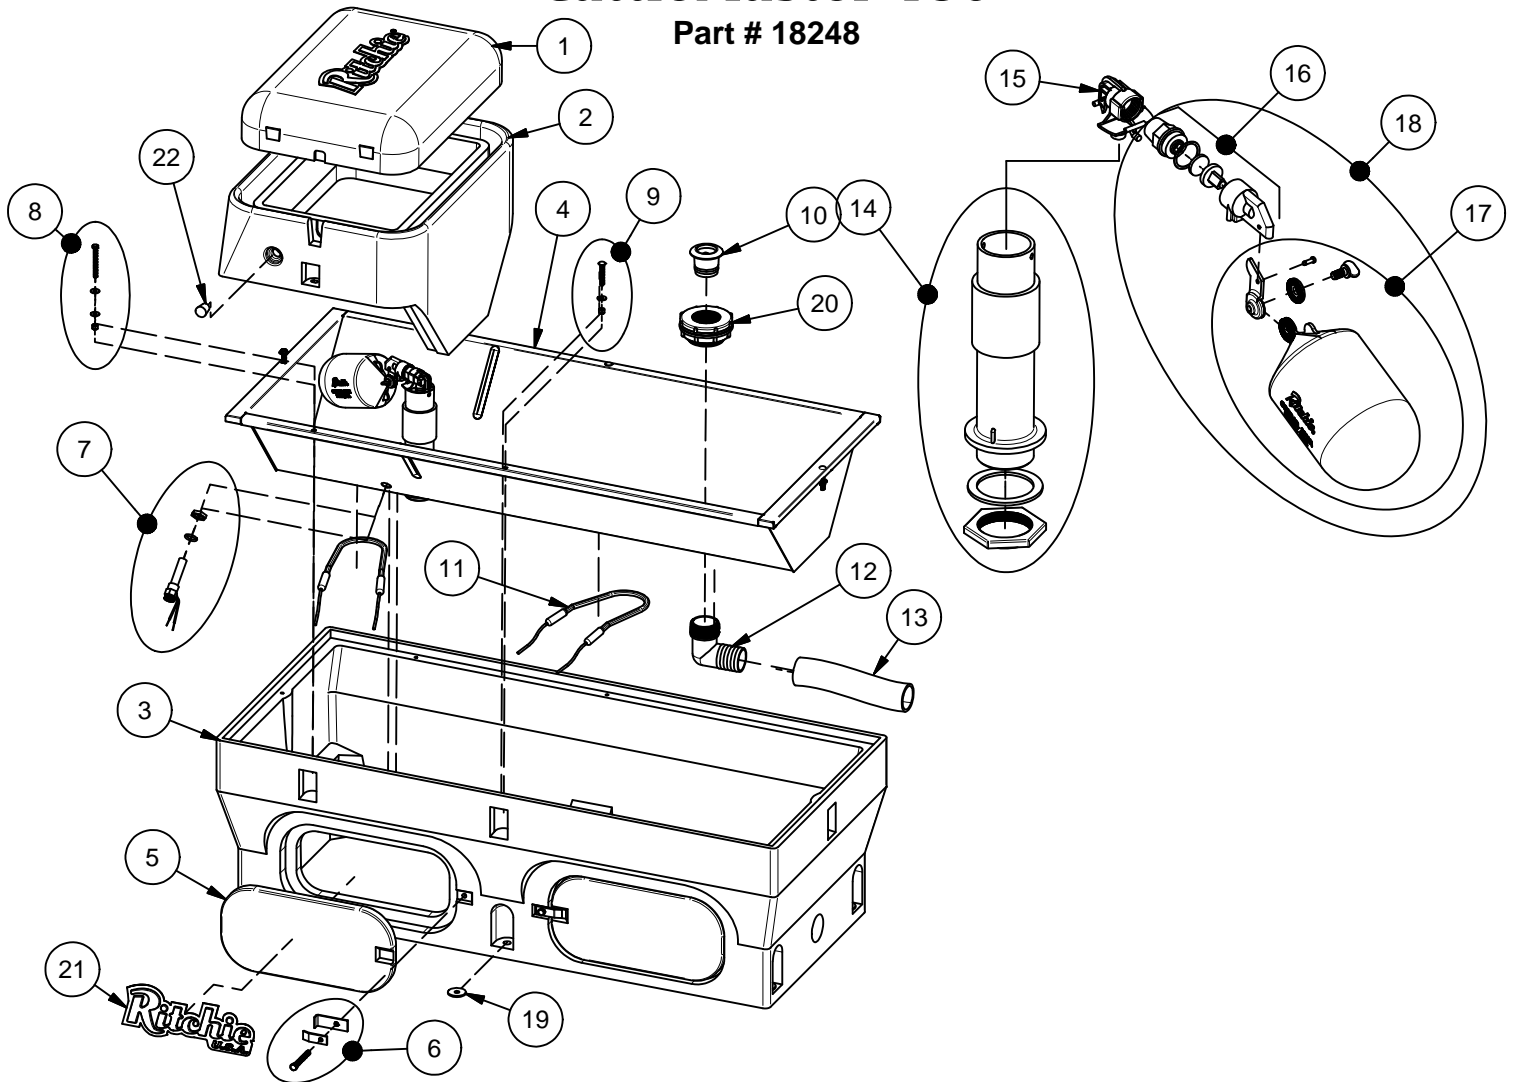

# CattleMaster 480

Part # 18248

Item	Part #	Description	Qty	Item	Part #	Description	Qty
1	18428	CM Cover	1	15	11514	Valve Bracket 3/4" pkg	1 pkg
2	18349	CM Frame pkg	1 pkg	16	15377	Green Male Valve 3/4" pkg	1 pkg
	18350	CM Cover & Frame pkg	1 pkg	17	18314	Float with Hardware pkg	1 pkg
3	18250	CM 480 Casing	1		18313	Hardware for Float pkg	1 pkg
4	16780	CM 480 Trough pkg	1 pkg	18	16993	Green Valve & Float pkg	1 pkg
5	16621	Access Panel 6"x14"	2	19	18318	Bolt Down Washer (4/pkg)	2 pkg
6	18147	Access Panel Hardware pkg	2 pkg	20	17679	CM Bulkhead fitting 2"	1
7	16534	Fenwal Thermostat SS pkg	1 pkg	21	18653	Ritchie Decal 12" (1/pkg)	1 pkg
	18320	O-Ring Fenwal (6/pkg)	1 pkg	22	17281	Plug #3 - Water Channel (2/pkg)	1 pkg
	18074	Nut Brass Fenwal (6/pkg)	1 pkg	NS	12583	Valve Supply Line pkg	1 pkg
8	18266	Frame Bolt & Wshr SS(3/pkg)	1 pkg	NS	13830	Cable Htr 120V 48W (1/pkg)	1 pkg
9	18265	Trough Bolt & Nut SS (5/pkg)	1 pkg	NS	18329	CM 480 Accessory pkg	1 pkg
10	18338	CM Drain Plug pkg	1 pkg	NS	14866	Seal Foam 1/2"x3/4"x10' Roll	2
11	11419	Heater 120V 250W (1/pkg)	2 pkg				
12	17678	Drain Elbow Fitting	1		18251	CM 480 240V	
13	17677	Drain Tube 10"	1	NS	11403	Heater 240V 300W (1/pkg)	2 pkg
14	18181	CM Standpipe pkg	1 pkg	NS	16424	Cable Htr 240V 48W (1/pkg)	1 pkg