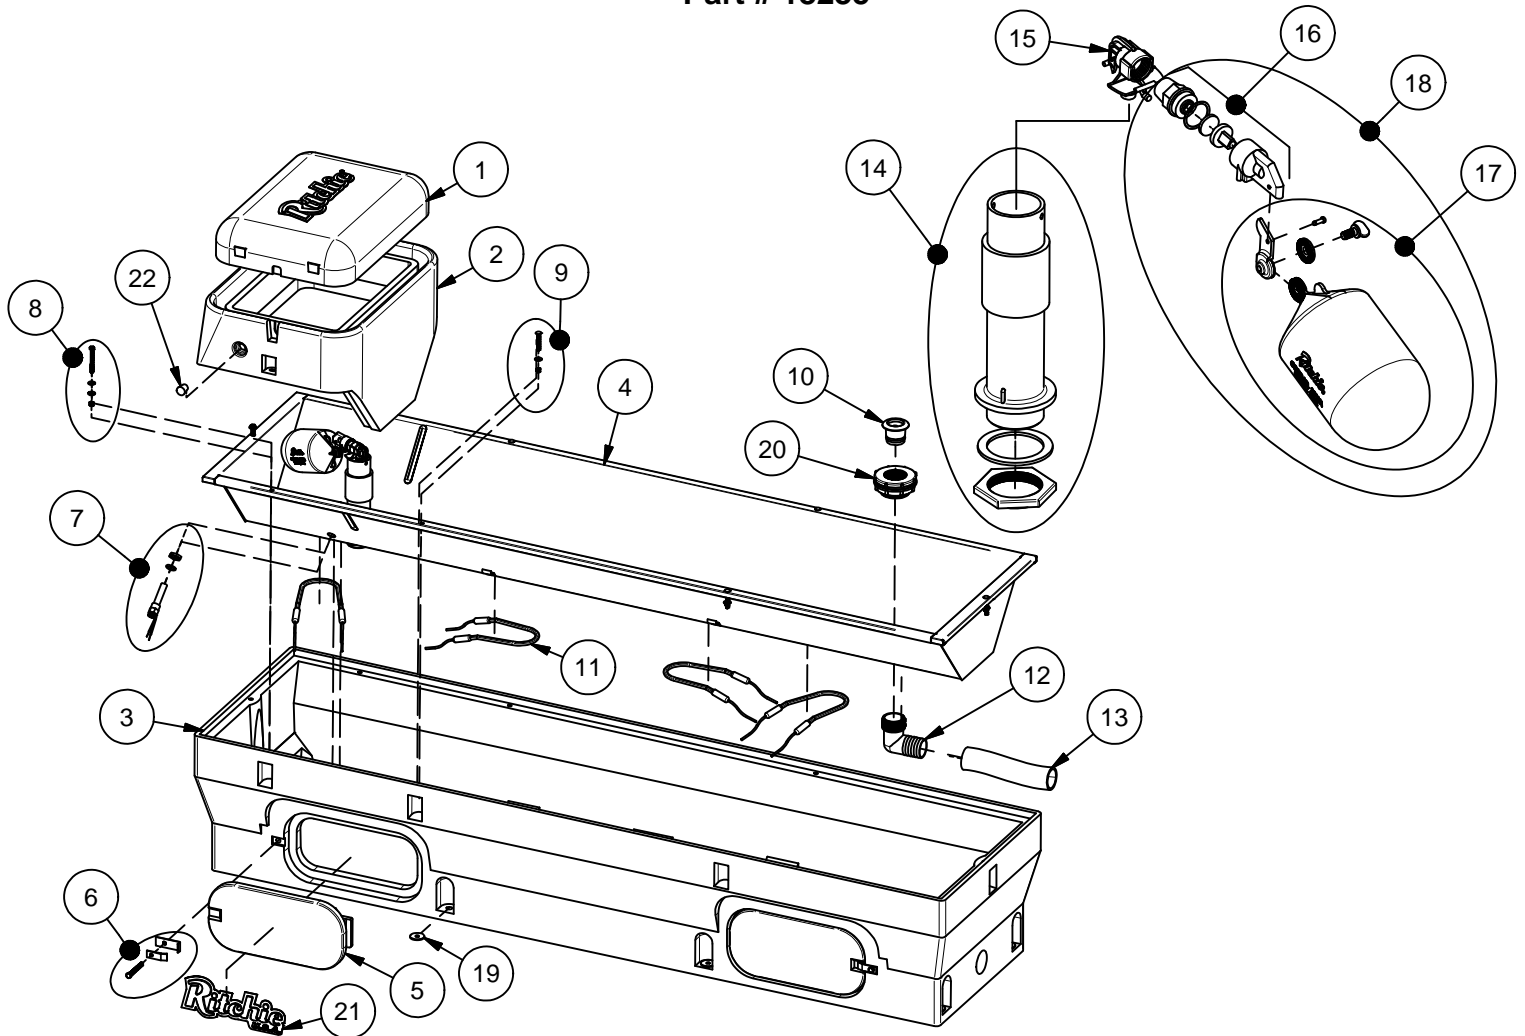

CattleMaster 840

Part # 18235

Item	Part #	Description	Qty	Item	Part #	Description	Qty
1	18428	CM Cover	1	15	11514	Valve Bracket 3/4" pkg	1 pkg
2	18349	CM Frame pkg	1 pkg	16	15377	Green Male Valve 3/4" pkg	1 pkg
	18350	CM Cover & Frame pkg	1 pkg	17	18314	Float with Hardware pkg	1 pkg
3	18240	CM 840 Casing	1		18313	Hardware for Float pkg	1 pkg
4	16786	CM 840 Trough pkg	1 pkg	18	16993	Green Valve & Float pkg	1 pkg
5	16621	Access Panel 6"x14"	2	19	18318	Bolt Down Washer (4/pkg)	2 pkg
6	18147	Access Panel Hardware pkg	2 pkg	20	17679	CM Bulkhead fitting 2"	1
7	16534	Fenwal Thermostat SS pkg	1 pkg	21	18653	Ritchie Decal 12" (1/pkg)	1 pkg
	18320	O-Ring Fenwal (6/pkg)	1 pkg	22	17281	Plug #3 - Water Channel (2/pkg)	1 pkg
	18074	Nut Brass Fenwal (6/pkg)	1 pkg	NS	12583	Valve Supply Line pkg	1 pkg
8	18266	Frame Bolt & Wshr SS(3/pkg)	1 pkg	NS	13830	Cable Htr 120V 48W (1/pkg)	1 pkg
9	18265	Trough Bolt & Nut SS (5/pkg)	1 pkg	NS	18331	CM 840 Accessory pkg	1 pkg
10	18338	CM Drain Plug pkg	1 pkg	NS	14866	Seal Foam 1/2"x3/4"x10' Roll	2
11	11419	Heater 120V 250W (1/pkg)	4 pkg				
12	17678	Drain Elbow Fitting	1		18243	CM 840 240V	
13	17677	Drain Tube 10"	1	NS	11403	Heater 240V 300W (1/pkg)	3 pkg
14	18181	CM Standpipe pkg	1 pkg	NS	16424	Cable Htr 240V 48W (1/pkg)	1 pkg