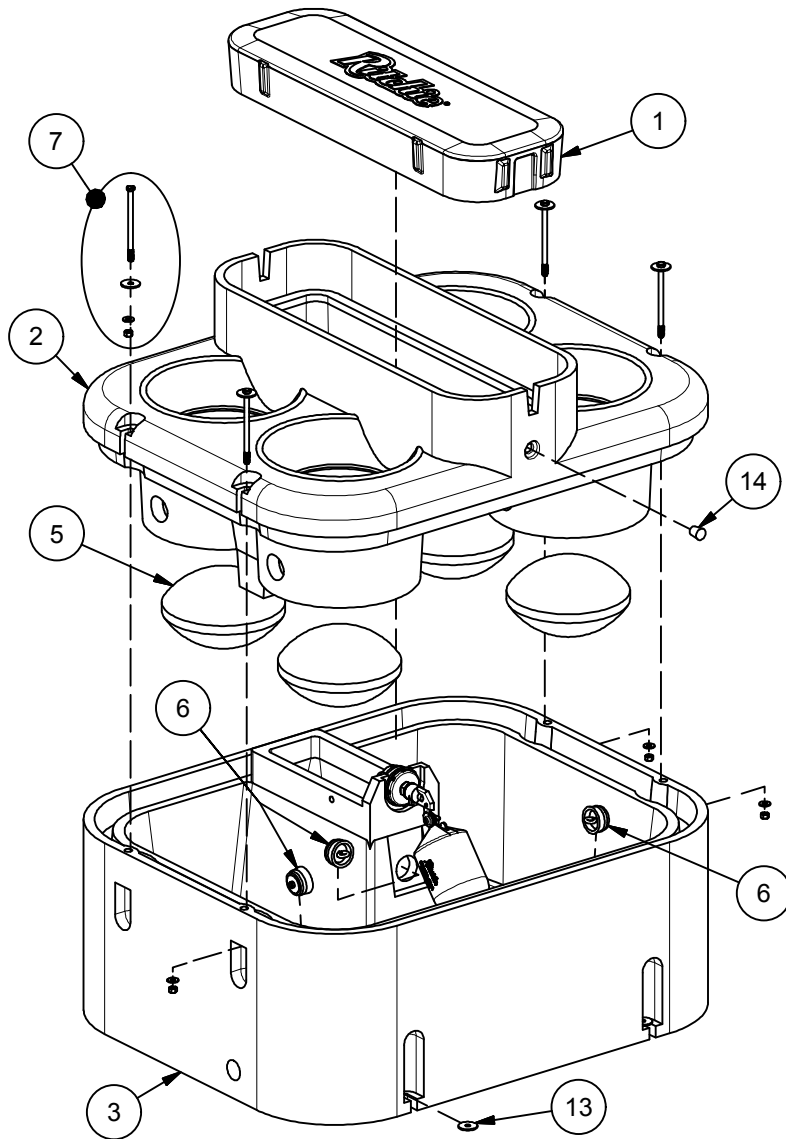

# Thrifty King CT4-2000

Part # 16430

OPTIONAL SUMMER COVER

OPTIONAL

Item	Part #	Description	Qty	Item	Part #	Description	Qty
1	18121	Thrifty King CT4 Cover	1	12	18624	Optional Non-Potable Vlv Adptr	1 pkg
2	18120	Thrifty King CT4 Top	1	13	18318	Bolt Down Washer (4/pkg)	1 pkg
3	18119	Thrifty King CT4 Base	1	14	18633	Plug #3 - Water Channel	1 pkg
4	18090	Optional TK CT Summer Cover	1				
5	16305	Elliptical Closures	4	NS	14866	Seal Foam 10' Roll	2
6	18219	Drain Plug #11 pkg	3 pkg	NS	14859	Pipe Insulation	1
7	16538	Top Bolt, Wshr, & Nut (2/pkg)	2 pkg	NS	15931	Hose Clamp 1" SS (5/pkg)	1 pkg
8	18625	Bulkhead Fitting 3/4" NPT	1 pkg	NS	18614	Adapter 3/4" x 5/8" HB	1 pkg
9	16898	Bulkhead with Elbow	1 pkg	NS	18155	TK CT 4 Accessory pkg	1 pkg
10	15377	Green Valve 3/4" Male pkg	1 pkg	NS	16646	Opt. Ribbed Elliptical Closures	4
11	18314	Float with Hardware pkg	1 pkg				
	18313	Hardware for Float pkg	1 pkg				