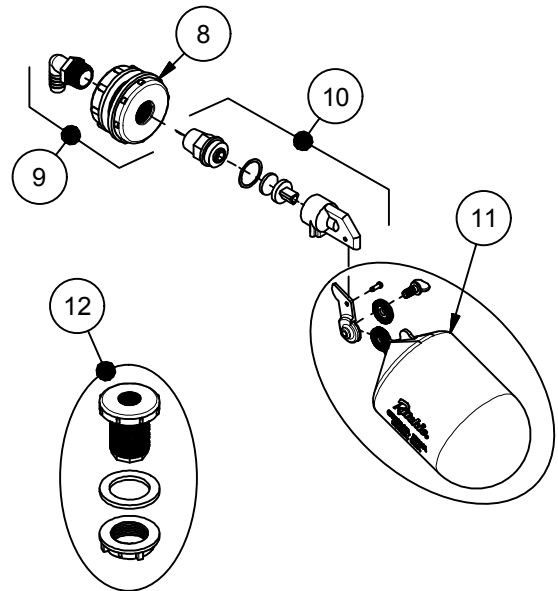

# Thrifty King CT4-2000

Part # 16430

OPTIONAL SUMMER COVER

OPTIONAL

Item	Part #	Description	Qty	Item	Part #	Description	Qty
1	18121	Thrifty King CT4 Cover	1	12	18624	Optional Non-Potable Vlv Adptr	1 pkg
2	18120	Thrifty King CT4 Top	1	13	18318	Bolt Down Washer (4/pkg)	1 pkg
3	18119	Thrifty King CT4 Base	1	14	18633	Plug #3 - Water Channel	1 pkg
4	18090	Optional TK CT Summer Cover	1				
5	16305	Elliptical Closures	4	NS	14866	Seal Foam 10' Roll	2
6	18219	Drain Plug #11 pkg	3 pkg	NS	14859	Pipe Insulation	1
7	16538	Top Bolt, Wshr, & Nut (2/pkg)	2 pkg	NS	15931	Hose Clamp 1" SS (5/pkg)	1 pkg
8	18625	Bulkhead Fitting 3/4" NPT	1 pkg	NS	18614	Adapter 3/4" x 5/8" HB	1 pkg
9	16898	Bulkhead with Elbow	1 pkg	NS	18155	TK CT 4 Accessory pkg	1 pkg
10	15377	Green Valve 3/4" Male pkg	1 pkg	NS	16646	Opt. Ribbed Elliptical Closures	4
11	18314	Float with Hardware pkg	1 pkg				
	18313	Hardware for Float pkg	1 pkg				