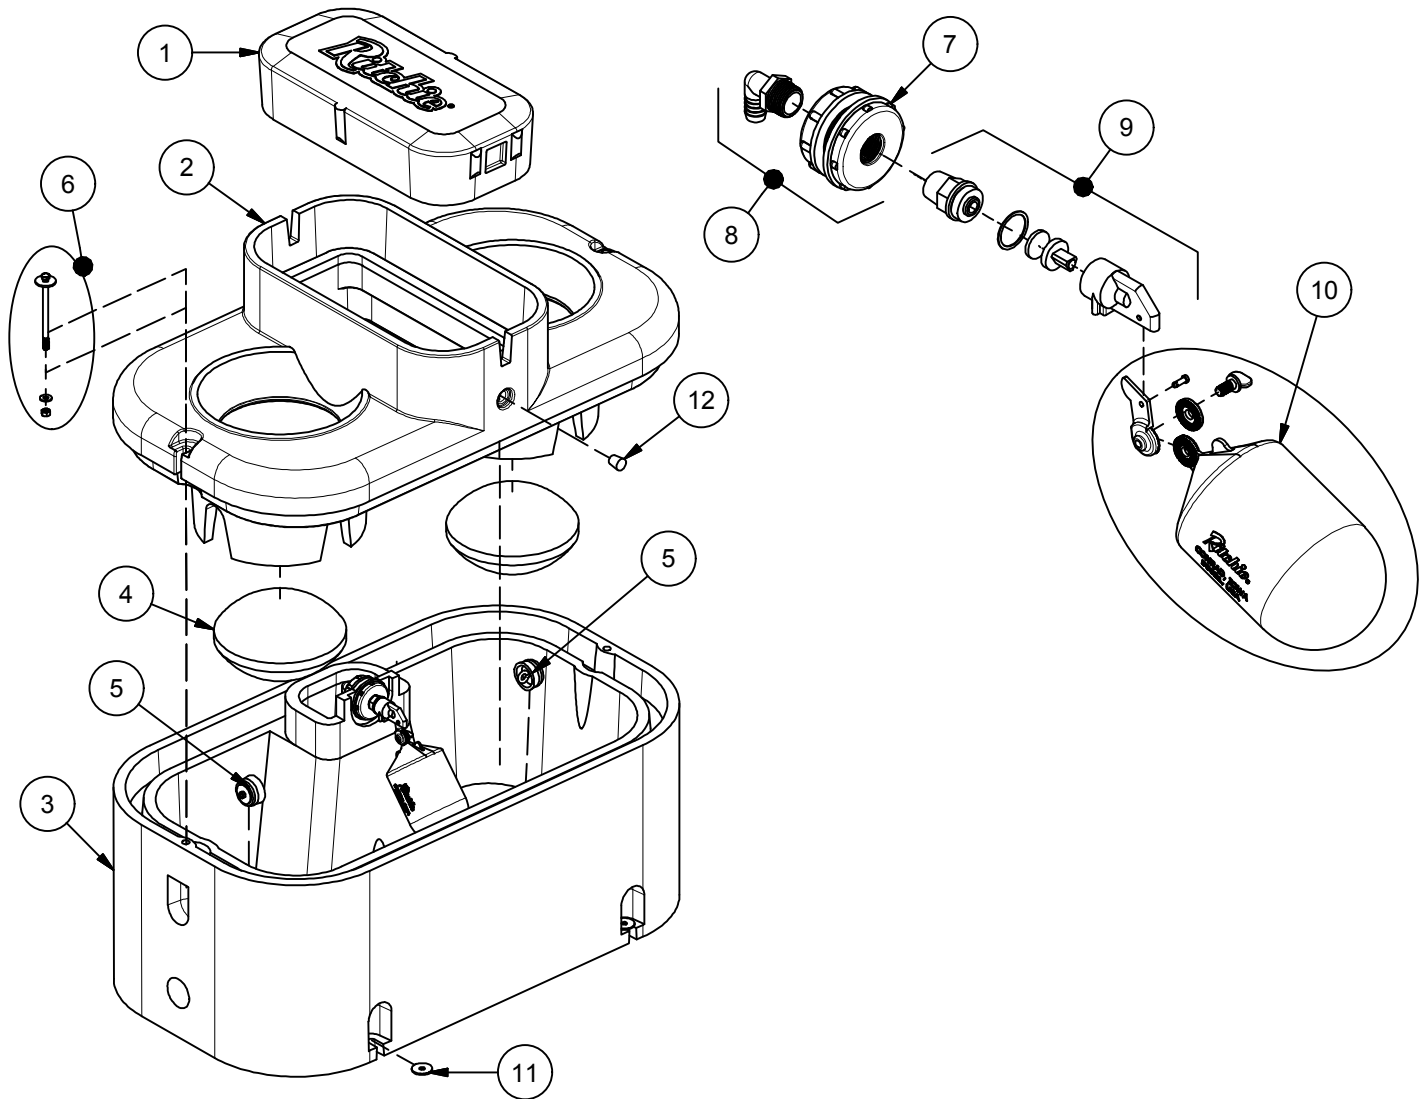

Thrifty King CT2-2000

Part # 16299

Item	Part #	Description	Qty	Item	Part #	Description	Qty
1	16893	Thrifty King CT2 Cover	1	11	18318	Bolt Down Washer (4/pkg)	1 pkg
2	16894	Thrifty King CT2 Top	1	12	18633	Plug #3 - Water Channel	1 pkg
3	16895	Thrifty King CT2 Base	1				
4	16305	Elliptical Closures	2				
5	18219	Drain Plug #11 pkg	2 pkg	NS	14866	Seal Foam 10' Roll	2
6	16538	Top Bolt, Wshr, & Nut (2/pkg)	1 pkg	NS	14859	Pipe Insulation	1
7	18625	Bulkhead Fitting 3/4" NPT	1 pkg	NS	15931	Hose Clamp 1" SS (5/pkg)	1 pkg
8	16898	Bulkhead with Elbow	1 pkg	NS	18614	Adapter 3/4" x 5/8" HB	1 pkg
9	15377	Green Valve 3/4" Male pkg	1 pkg	NS	18340	TK CT2 Accessory pkg	1 pkg
10	18314	Float with Hardware pkg	1 pkg	NS	16646	Opt. Ribbed Elliptical Closures	2
	18313	Hardware for Float pkg	1 pkg				