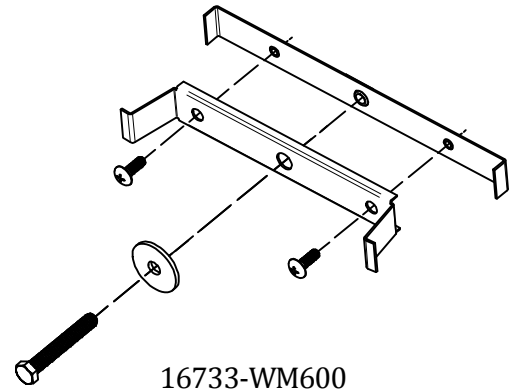

ACCESSORIES AND COMMON PARTS

18147
ACCESS PANEL
HARDWARE PKG

18203
ACCESS RND PANEL
HARDWARE PKG

16733-WM600
18199 - WM1200
ACCESS RND PANEL
CONSTANT FLOW HARDWARE
PACKAGED WITH 16891 VALVE

18628 DRAIN PLUG CUP PKG

16555
ANCHOR BOLT 3/8" X 5" SS PKG