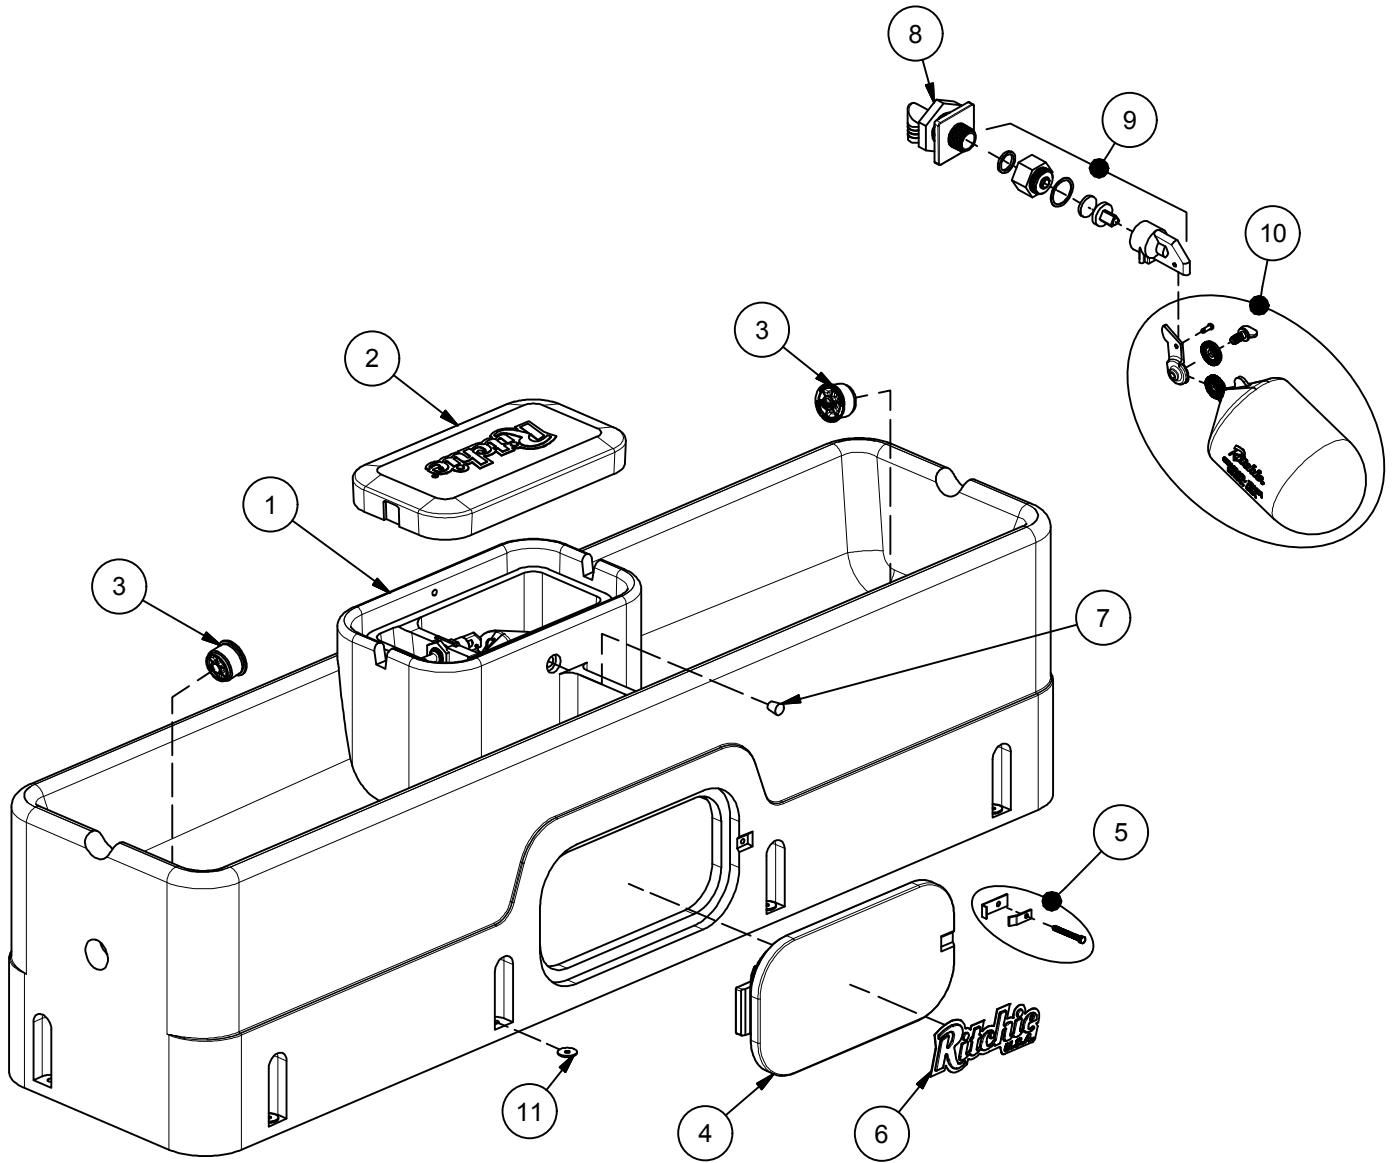

WaterMaster 800

Part # 18820

Item	Part #	Description	Qty	Item	Part #	Description	Qty
1	18823	WM 800 Base	1	9	16419	Green Valve 3/4" Female pkg	1 pkg
2	18828	WM 800 Cover	1	10	18314	Float with Hardware pkg	1 pkg
3	18470	Drain Plug Ritchie 3"	2		18313	Hardware for Float pkg	1 pkg
4	16562	Access Panel 10" x 20"	1	11	18318	Bolt Down Washer (4/pkg)	2 pkg
5	18147	Access Panel Hardware Pkg	1	NS	14866	Seal Foam 10' Roll	3
6	18653	Ritchie Decal 12" (1/pkg)	1 pkg	NS	15931	Hose Clamp 1" SS (5/pkg)	1 pkg
7	18633	Plug #3 - Channel Plug	1 pkg	NS	18614	Adapter 3/4" x 5/8" HB	1 pkg
8	16422	Valve Bracket with Nut	1 pkg	NS	18826	WM 800 Accessory pkg	1 pkg