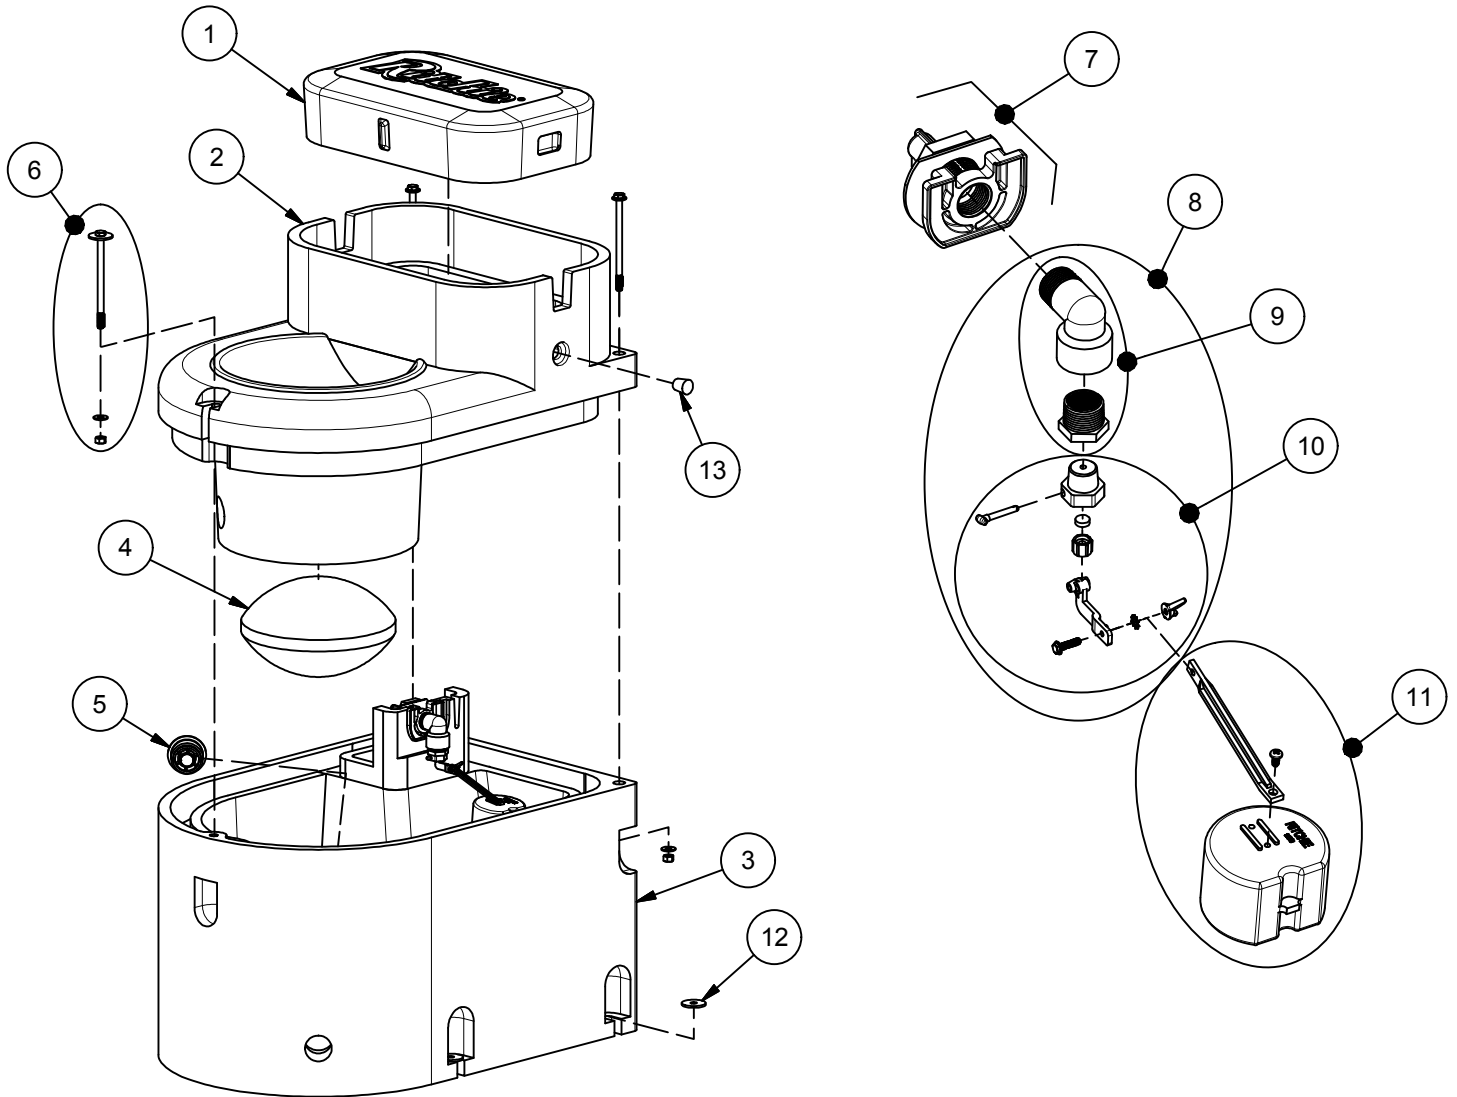

# Thrifty King CT1-2000

Part # 16271

Item	Part #	Description	Qty	Item	Part #	Description	Qty
1	16861	Thrifty King CT1 Cover	1	10	12575	Red Valve 1/2" Male pkg	1 pkg
2	16860	Thrifty King CT1 Top	1	11	12836	Float with Long Arm pkg	1 pkg
3	16859	Thrifty King CT1 Base	1	12	18318	Bolt Down Washer (4/pkg)	1 pkg
4	16305	Elliptical Closures	1	13	18633	Plug #3 - Water Channel	1 pkg
5	18849	Ritchie 2" Plug pkg	1 pkg	NS	14866	Seal Foam 10' Roll	1
6	16538	Top Bolt, Wshr, & Nut (2/pkg)	2 pkgs	NS	14859	Pipe Insulation	1
7	18838	VLV HP Brkt Assy pkg	1 pkg	NS	18614	Adapter 3/4" x 5/8" HB	1 pkg
8	16899	Valve 1/2" White W/ Adpt pkg	1 pkg	NS	16857	TK CT1 Accessory pkg	1 pkg
	18692	Valve 1/2" Red W/ Adpt pkg	1 pkg	NS	16646	Opt. Ribbed Elliptical Closures	1
9	16287	Adptr Reducer 3/4" to 1/2" pkg	1 pkg				