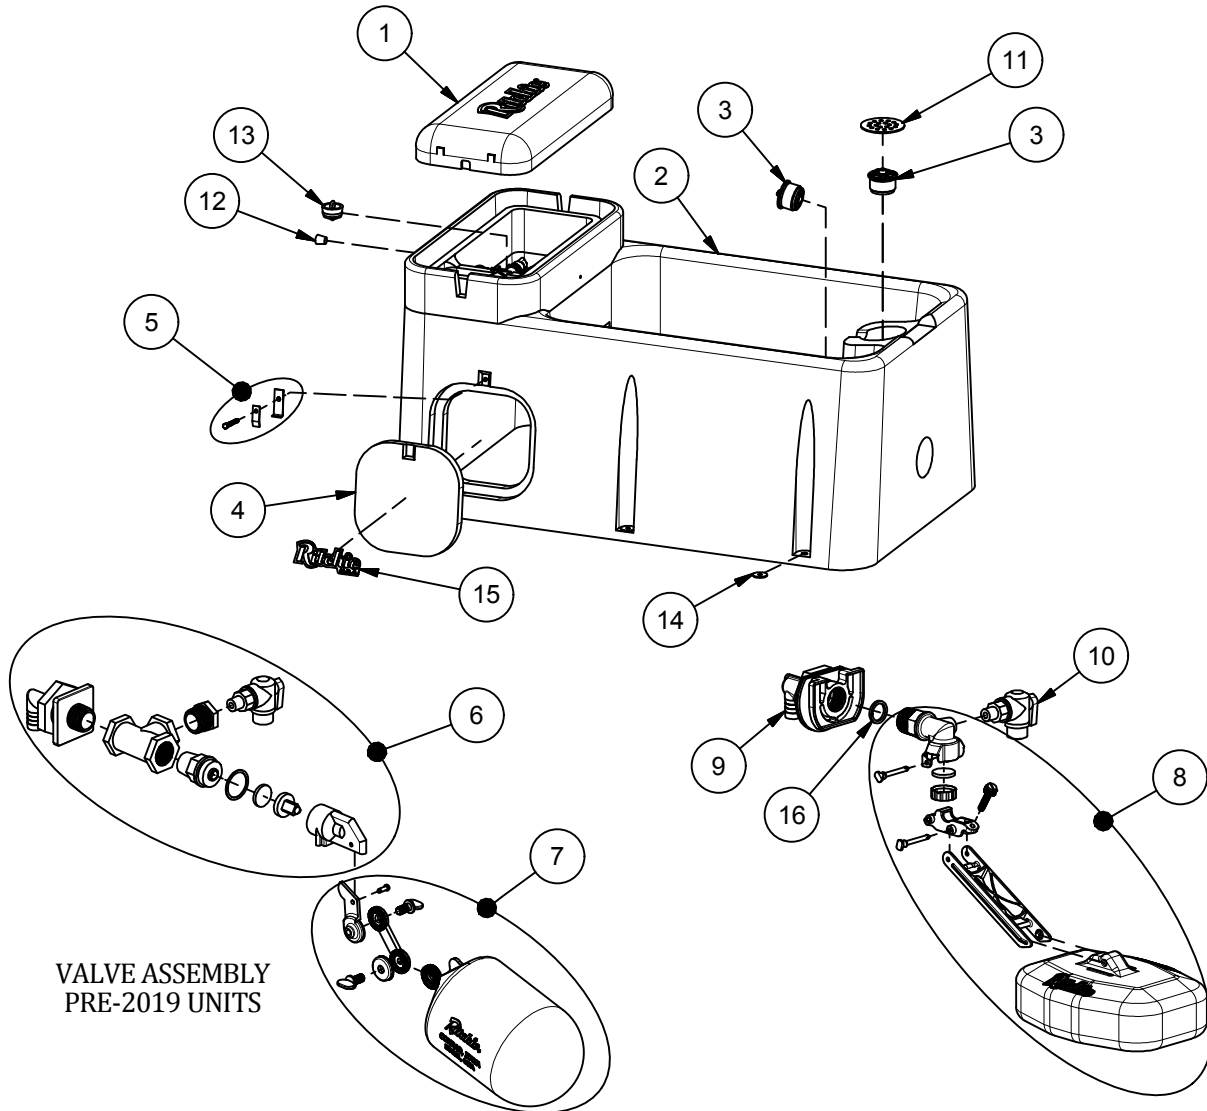

WaterMaster 54D

Part # 18355

VALVE ASSEMBLY
PRE-2019 UNITS

Item	Part #	Description	Qty	Item	Part #	Description	Qty
1	18419	WaterMaster 54D Cover	1	13	18219	Plug #11 pkg	1 pkg
2	18372	WaterMaster 54D Base	1	14	18318	Bolt Down Washer (4/pkg)	2 pkgs
3	18470	Drain Plug Ritchie 3"	2 pkgs	15	18655	Ritchie Decal 7.5" (1/pkg)	1 pkg
4	18370	Access Panel 10"x10"	1	16	18475	O-Ring Valve Seal Pkg (4/pkg)	1
5	18147	Access Panel Hardware pkg	1 pkg	NS	14866	Seal Foam 10' Roll	2
6	16464	Valve WM Assmly pkg	1 pkg	NS	18632	Cap for Trainer Hole	1 pkg
7	18314	Float with Hardware pkg	1 pkg	NS	17173	Adapter 3" PVC	1
	18313	Hardware for Float pkg	1 pkg	NS	15931	Hose Clamp 1" SS (5/pkg)	1 pkg
8	18832	HP 3/4" Valve Assembly	1	NS	18614	Adapter 3/4" x 5/8" HB	1 pkg
9	18838	VLV HP Brkt Assembly pkg	1	NS	18367	WM 54D Accessory pkg	1 pkg
10	18839	Petcock Valve pkg	1	NS	16471	Tube Water Trainer	1
11	17194	Strainer	1	NS	18624	Adapter - Opt. Non-potable	1 pkg
12	18633	Plug #3 - Water Channel	1 pkg				