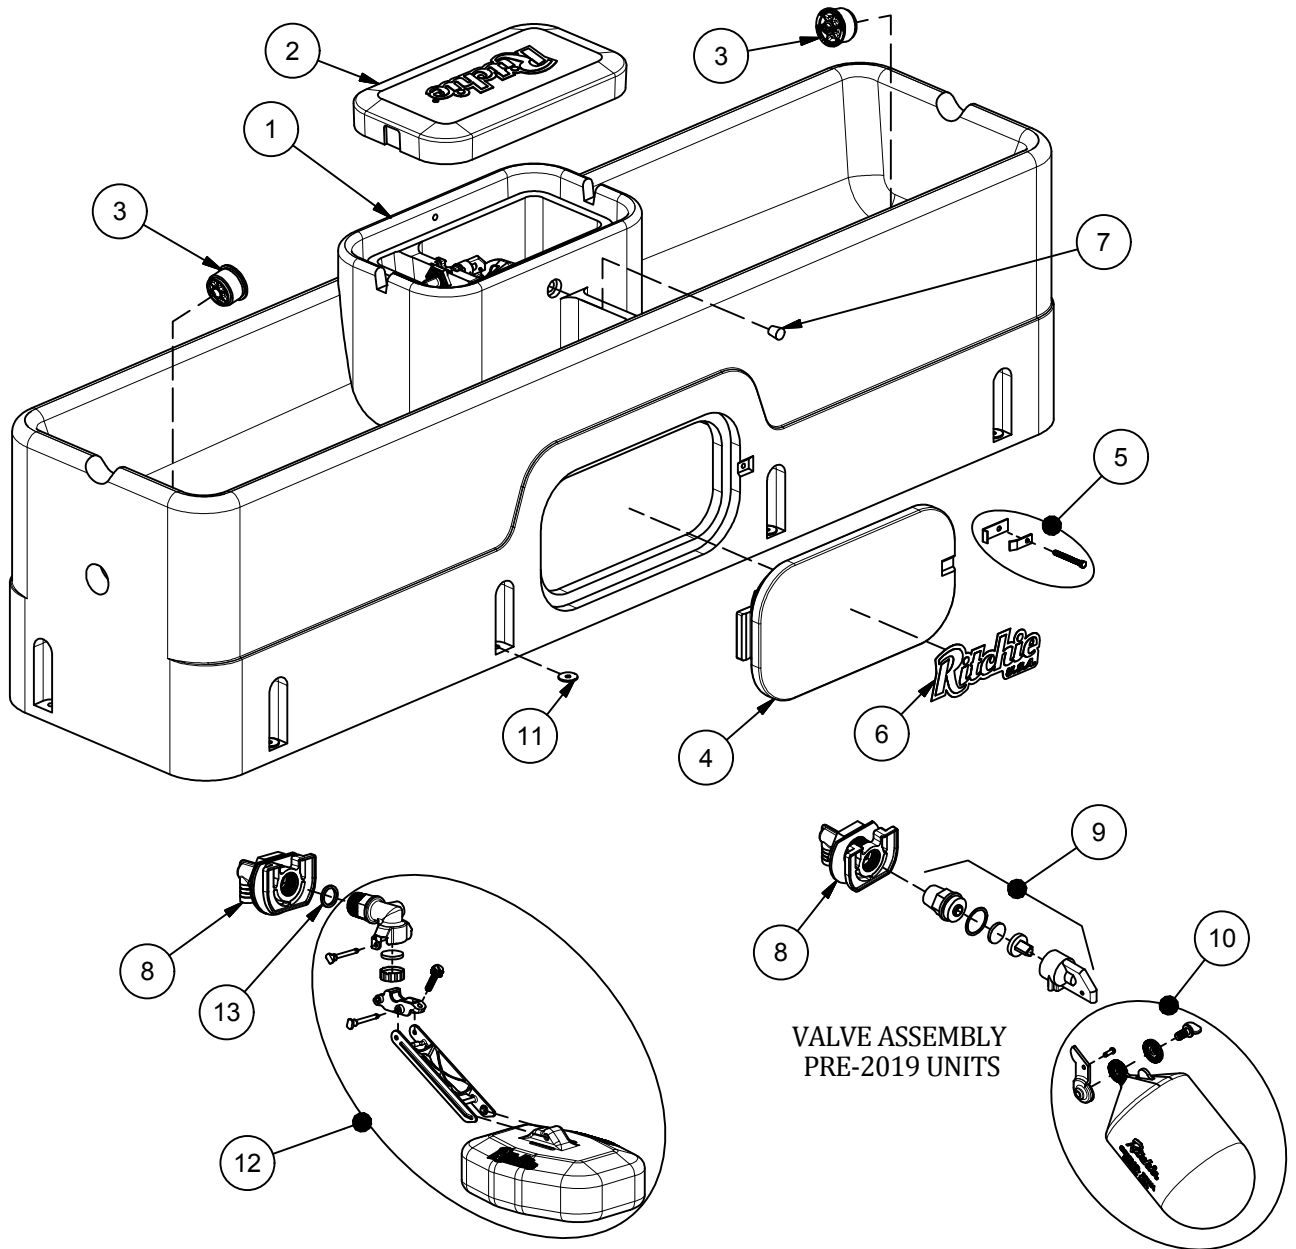

WaterMaster 800

Part # 18820

Item	Part #	Description	Qty	Item	Part #	Description	Qty
1	18823	WM 800 Base	1	10	18314	Float with Hardware pkg	1 pkg
2	18828	WM 800 Cover	1		18313	Hardware for Float pkg	1 pkg
3	18470	Drain Plug Ritchie 3"	2 pkgs	11	18318	Bolt Down Washer (4/pkg)	2 pkgs
4	16562	Access Panel 10" x 20"	1	12	18832	HP 3/4" Valve Assembly	1
5	18147	Access Panel Hardware Pkg	1 pkg	13	18475	O-Ring Valve Seal Pkg (4/pkg)	1
6	18653	Ritchie Decal 12" (1/pkg)	1 pkg	NS	14866	Seal Foam 10' Roll	3
7	18633	Plug #3 - Channel Plug	1 pkg	NS	15931	Hose Clamp 1" SS (5/pkg)	1 pkg
8	18838	HP Bracket Assy Pkg	1 pkg	NS	18614	Adapter 3/4" x 5/8" HB	1 pkg
9	16419	Green Valve 3/4" Female pkg	1 pkg	NS	18826	WM 800 Accessory pkg	1 pkg