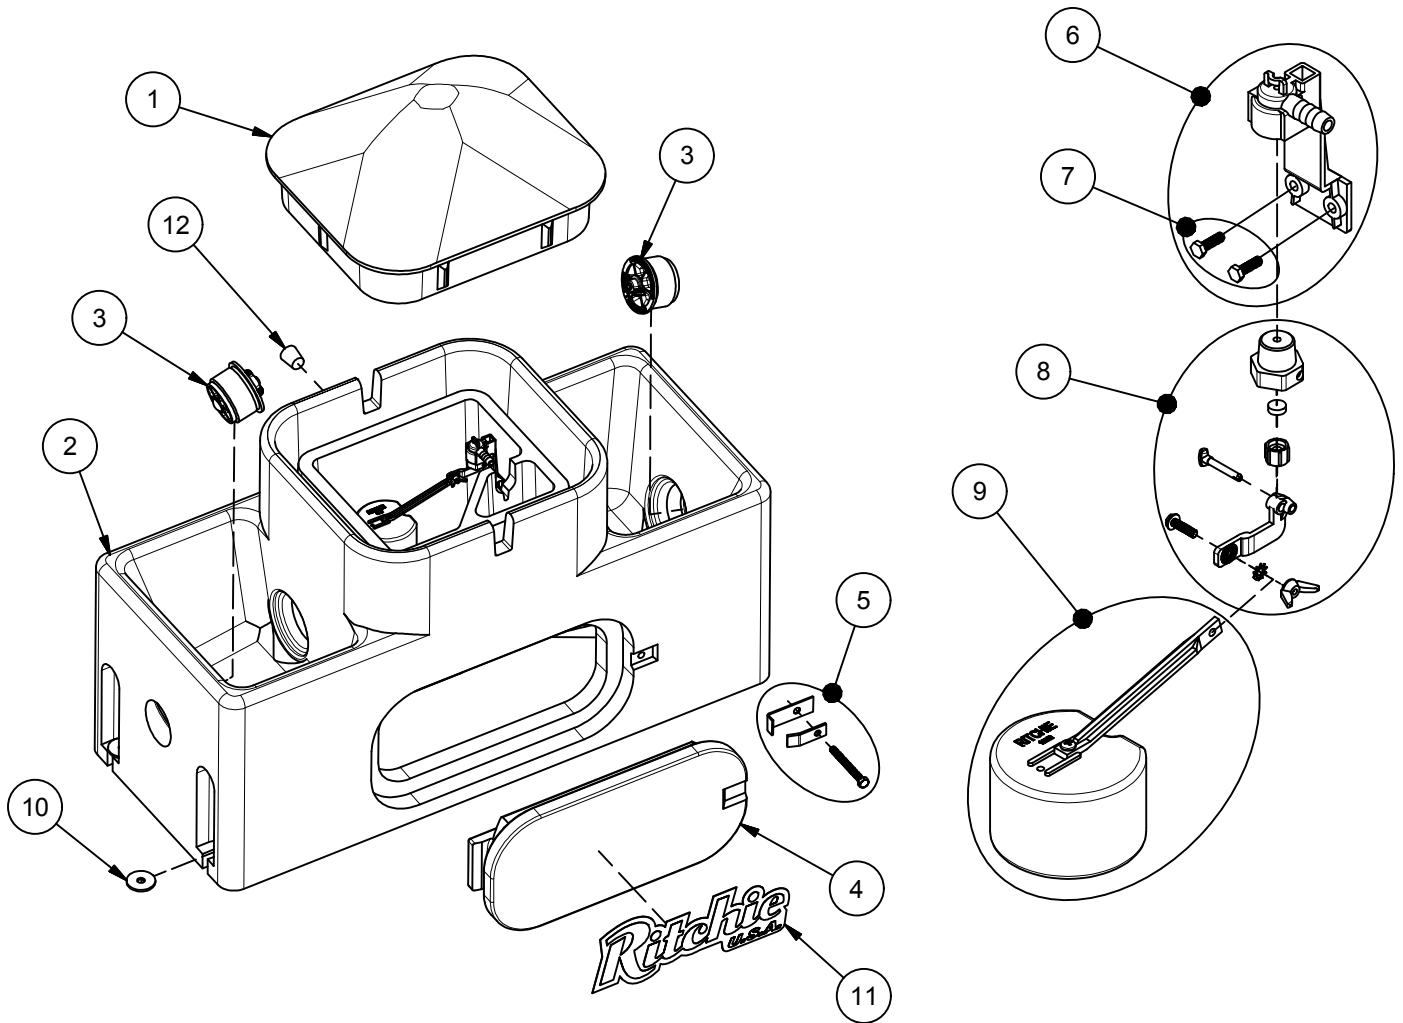

WaterMatic 150S

Part # 18222

Item	Part #	Description	Qty	Item	Part #	Description	Qty
1	18223	WaterMatic 150S Cover	1	9	12836	Float with Long Arm pkg	1 pkg
2	18224	WaterMatic 150S Base	1	10	18318	Bolt Down Washer (4/pkg)	1 pkg
3	18470	Drain Plug Ritchie 3"	2 pkgs	11	18653	Ritchie Label 12" (1/pkg)	1 pkg
4	16621	Access Panel 6"x14"	1	12	18633	Plug #3 - Water Channel (2/pkg)	1 pkg
5	18147	Access Panel Hardware pkg	1 pkg	NS	14866	Seal Foam 10' Roll	2
6	11515	Valve Bracket w/ screw pkg	1 pkg	NS	15930	Hose Clamp 7/8" SS (5/pkg)	1 pkg
7	18066	Screw Valve Mount (6/pkg)	1 pkg	NS	18613	Adapter 1/2" x 3/8" HB	1 pkg
8	12575	Red Valve 1/2" pkg	1 pkg	NS	18187	WMatic 150/150S Accessory pkg	1 pkg