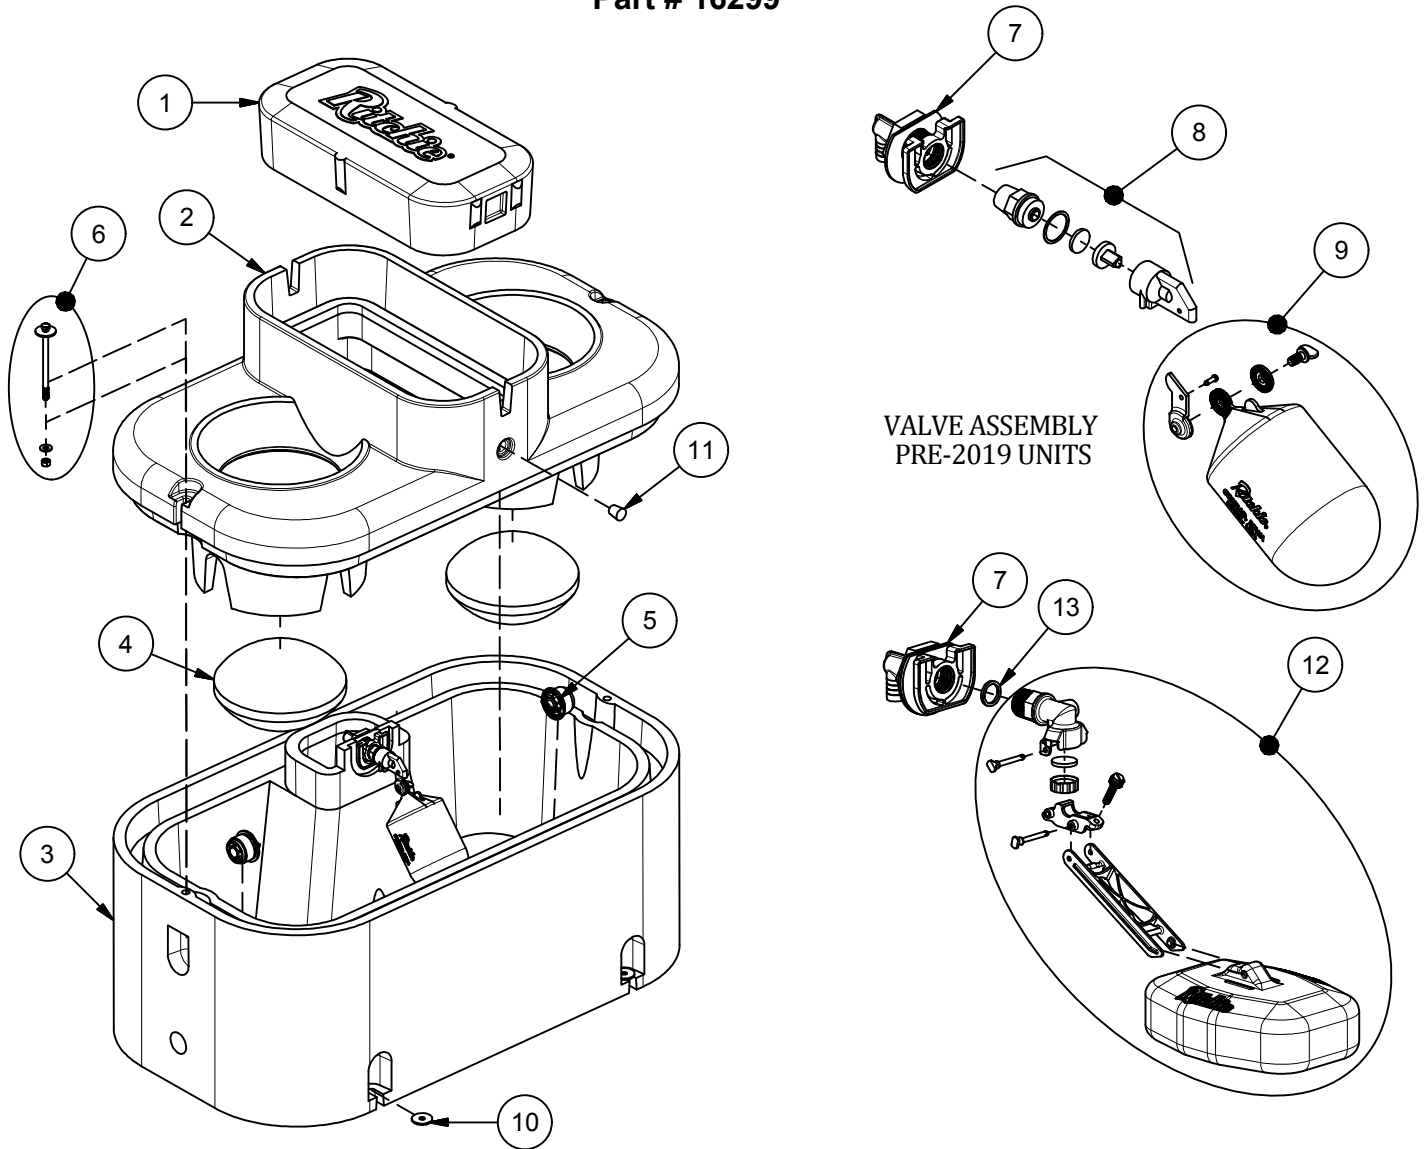

# Thrifty King CT2-2000

Part # 16299

VALVE ASSEMBLY  
PRE-2019 UNITS

Item	Part #	Description	Qty	Item	Part #	Description	Qty
1	16893	Thrifty King CT2 Cover	1	10	18318	Bolt Down Washer (4/pkg)	1 pkg
2	16894	Thrifty King CT2 Top	1	11	18633	Plug #3 - Water Channel	1 pkg
3	16895	Thrifty King CT2 Base	1	12	18832	HP 3/4" Valve Assembly	1
4	16305	Elliptical Closures	2	13	18475	O-Ring Valve Seal Pkg (4/pkg)	1
5	18849	Ritchie 2" Plug pkg	2 pkgs	NS	14866	Seal Foam 10' Roll	2
6	16538	Top Bolt, Wshr, & Nut (2/pkg)	1 pkg	NS	14859	Pipe Insulation	1
7	18838	VLV HP Brkt Assy pkg	1 pkg	NS	15931	Hose Clamp 1" SS (5/pkg)	1 pkg
8	15377	Green Valve 3/4" Male pkg	1 pkg	NS	18614	Adapter 3/4" x 5/8" HB	1 pkg
9	18314	Float with Hardware pkg	1 pkg	NS	18340	TK CT2 Accessory pkg	1 pkg
	18313	Hardware for Float pkg	1 pkg	NS	16646	Opt. Ribbed Elliptical Closures	2