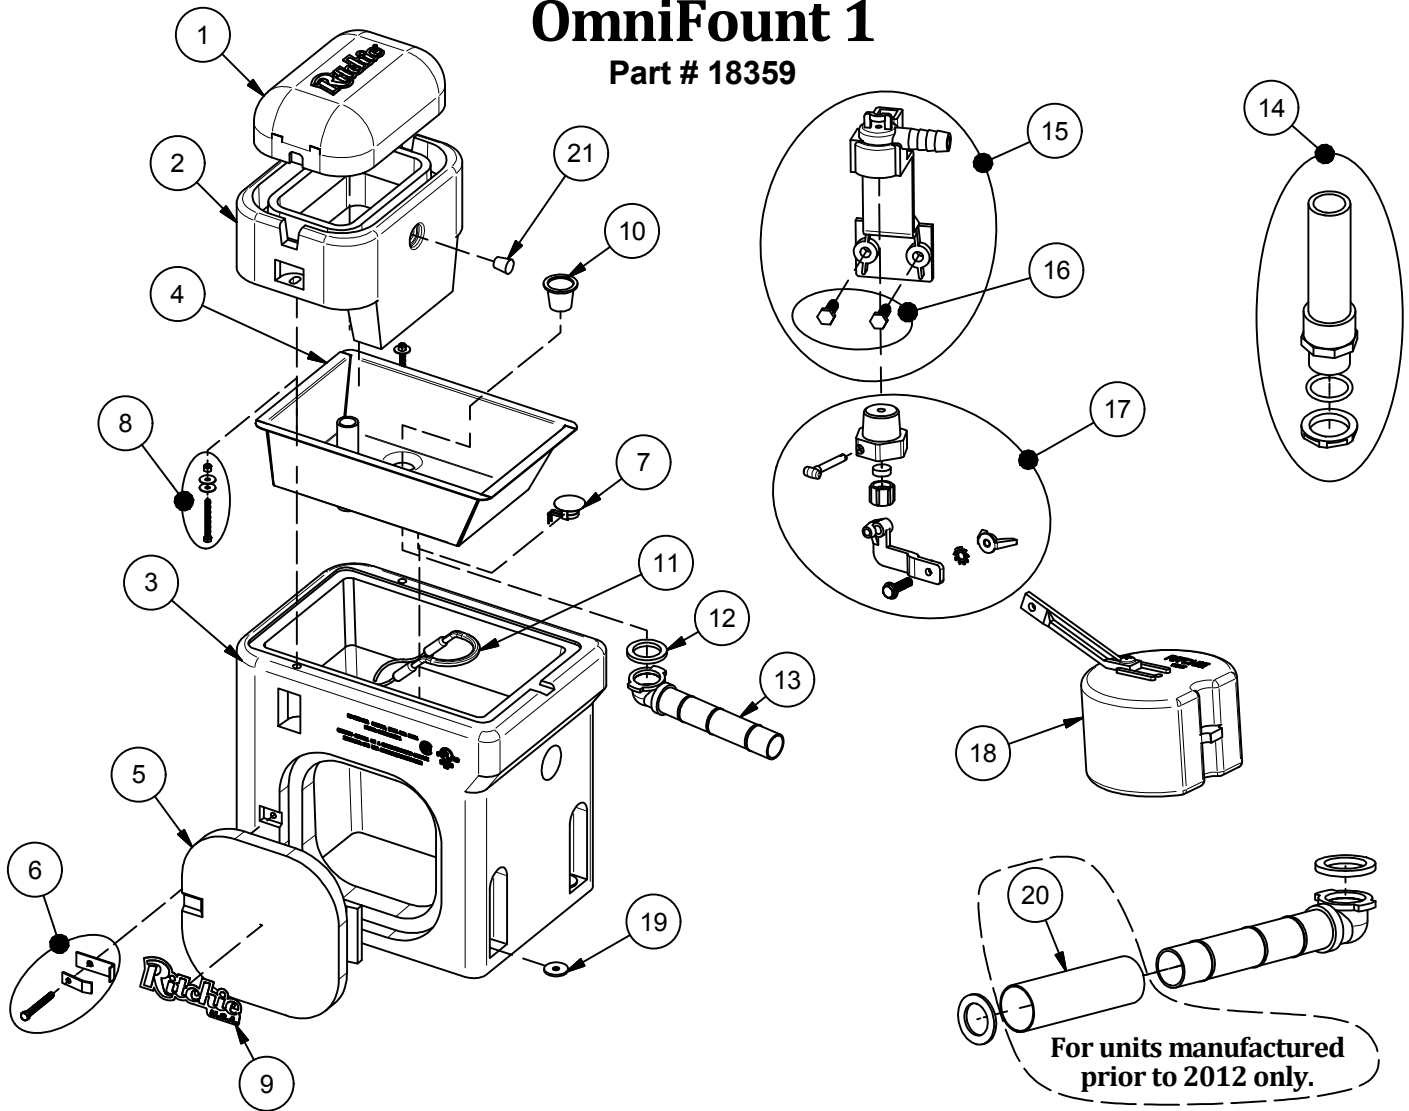

# OmniFount 1

Part # 18359

Item	Part #	Description	Qty	Item	Part #	Description	Qty
1	18422	Omni 1 Cover	1	15	11515	Valve Bracket 1/2" w/ Scrws pkg	1 pkg
2	18473	Omni 1 Frame pkg	1 pkg	16	18066	Screws Valve Bracket (6/ pkg)	1 pkg
	18474	Omni 1 Cover & Frame pkg	1 pkg	17	12575	Red Valve 1/2" pkg	1 pkg
3	18361	Omni 1 Casing	1	18	13613	Float with Short Arm pkg	1 pkg
4	18368	Omni 1 Trough	1 pkg	19	18318	Bolt Down Washer (4/pkg)	1 pkg
5	18370	Access Panel 10"x10"	1	20	17500	Drain Pipe Guard	1
6	18147	Access Panel Hardware pkg	1 pkg	21	18633	Plug #3 - Water Channel (2/pkg)	1 pkg
7	11885	Disc Thermostat pkg	1 pkg	NS	13830	Cable Htr 120V 48W (1/pkg)	1 pkg
8	18266	Frame Bolt,nut&wshr SS(3/pkg)	1 pkg	NS	16627	Omni 1 Accessory pkg	1 pkg
9	18655	Ritchie Decal 7.5" (1/pkg)	1 pkg	NS	16523	Seal Foam 1/4"x3/4"x25' Roll	1
10	18628	Drain Plug (2/pkg)	1 pkg	NS	14866	Seal Foam 1/2"x3/4"x10' Roll	1
11	14150	Heater 120V 125W (1/pkg)	1 pkg				
12	18075	Drain Washer (6/pkg)	1 pkg		18362	OMNI 1 240V	1 pkg
13	11471	Drain Pipe with Elbow	1	NS	16664	Heater 240V 200W (1/pkg)	1 pkg
14	16866	Standpipe pkg	1 pkg	NS	16424	Cable Htr 240V 48W (1/pkg)	