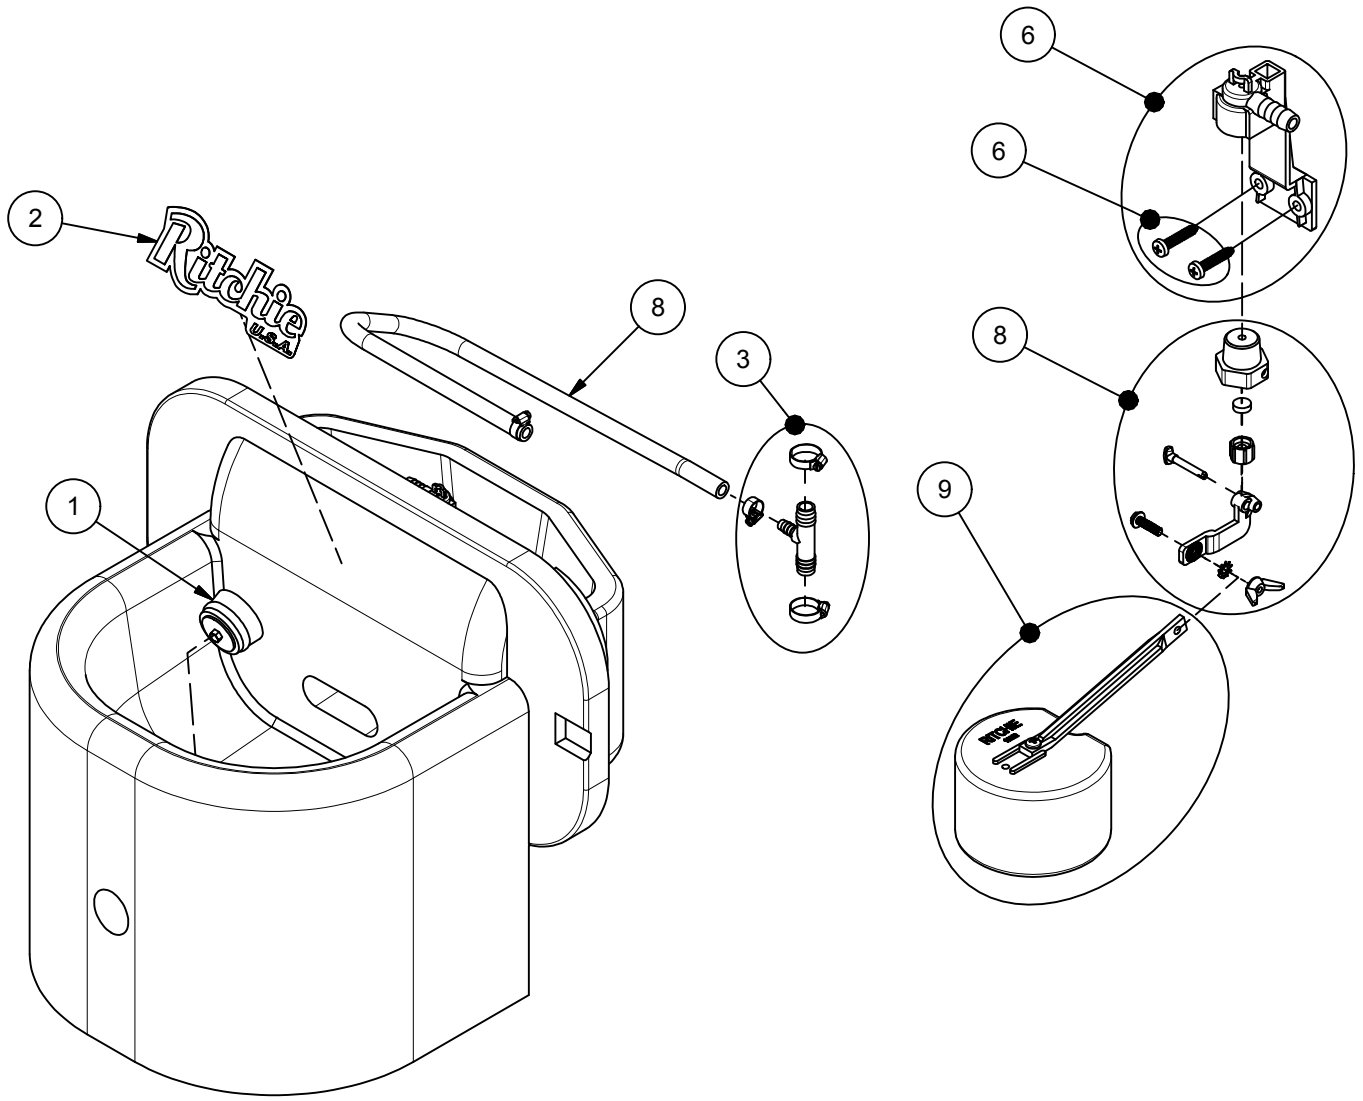

Omni Combination Conversion

Part # 18800

Item	Part #	Description	Qty	Item	Part #	Description	Qty
1	18219	Drain Plug #11 pkg	1 pkg	7	12836	Float with Long Arm pkg	1 pkg
2	18655	Ritchie Label 7.5" (1/pkg)	1 pkg	8	18599	Hose 3/8" x 30" pkg	1 pkg
3	18808	Adapter Tee 3/8" x 5/8" HB pkg	1 pkg	NS	15930	Hose Clamp 7/8" SS (5/pkg)	1 pkg
4	11515	Valve Bracket w/ screw pkg	1 pkg	NS	15931	Hose Clamp 1" SS (5/pkg)	1 pkg
5	18709	Screw Valve Mount (4/pkg)	1 pkg	NS	18806	Omni Combo Accessory Pkg	1 pkg
6	12575	Red Valve 1/2" pkg	1 pkg				