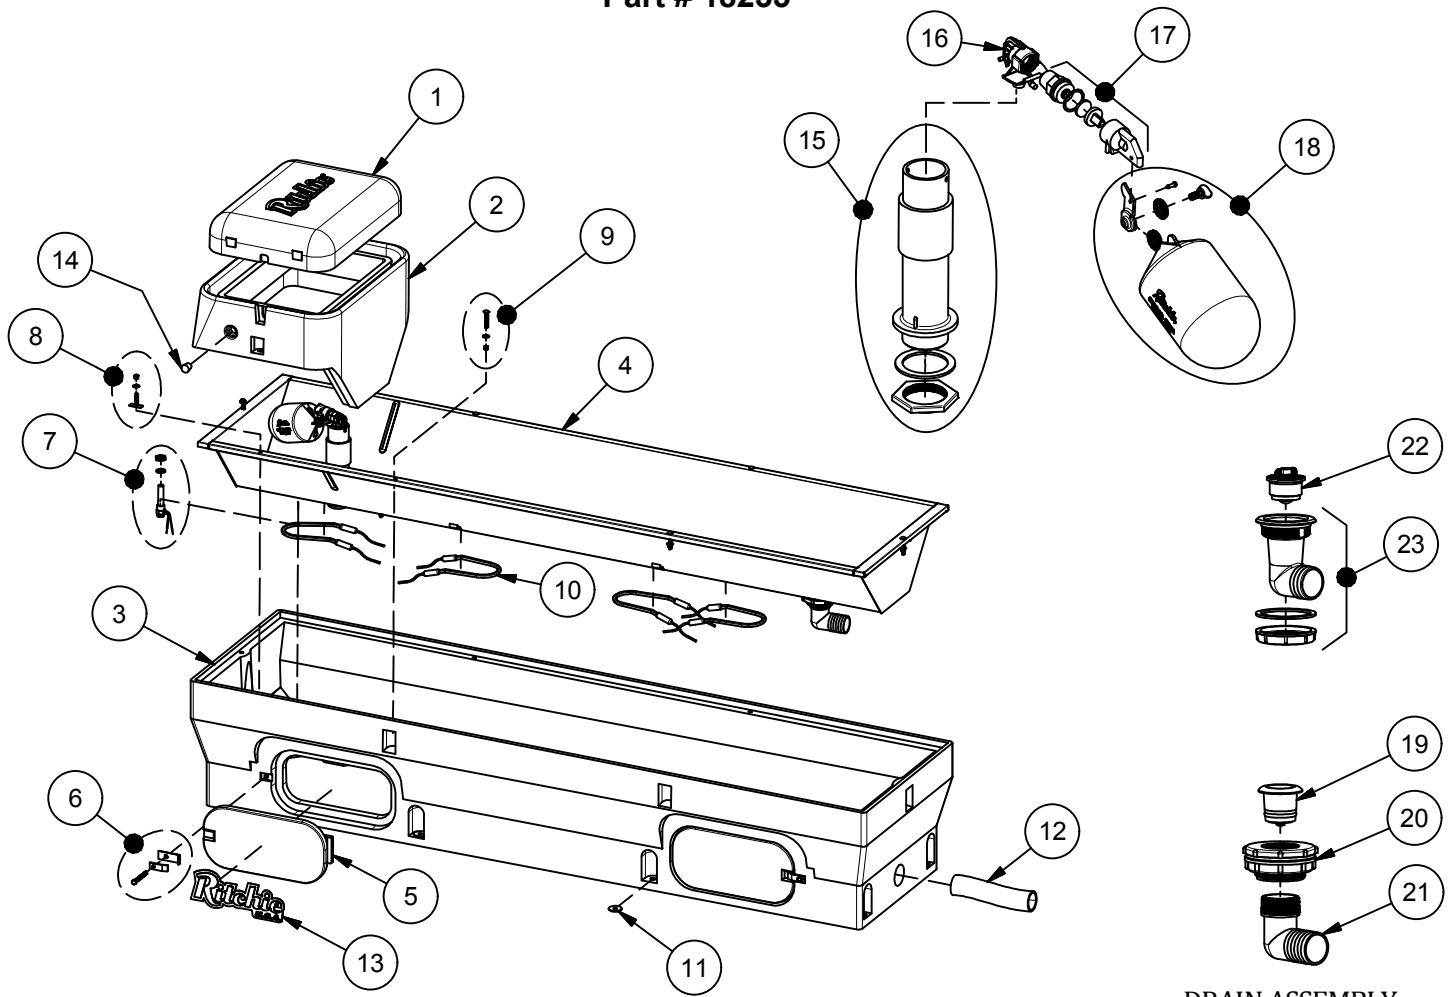

CattleMaster 840

Part # 18235

DRAIN ASSEMBLY
PRE-2019 UNITS

Item	Part #	Description	Qty	Item	Part #	Description	Qty
1	18428	CM Cover	1	15	18181	CM Standpipe pkg	1 pkg
2	18349	CM Frame pkg	1 pkg	16	11514	Valve Bracket 3/4" pkg	1 pkg
	18350	CM Cover & Frame pkg	1 pkg	17	15377	Green Male Valve 3/4" pkg	1 pkg
3	18240	CM 840 Casing	1	18	18314	Float with Hardware pkg	1 pkg
4	16786	CM 840 Trough pkg	1 pkg		18313	Hardware for Float pkg	1 pkg
5	16621	Access Panel 6"x14"	2	19	18338	CM Drain Plug pkg	1 pkg
6	18147	Access Panel Hardware pkg	2 pkgs	20	17679	CM Bulkhead fitting 2"	1
7	16534	Fenwal Thermostat SS pkg	1 pkg	21	17678	Drain Elbow Fitting	1
	18320	O-Ring Fenwal (6/pkg)	1 pkg	22	18849	Ritchie 2" Plug pkg	1 pkg
	18074	Nut Brass Fenwal (6/pkg)	1 pkg	23	18852	CM Drain Assembly pkg	1 pkg
8	18266	Frame Bolt & Wshr SS(3/pkg)	1 pkg	NS	12583	Valve Supply Line pkg	1 pkg
9	18265	Trough Bolt & Nut SS (5/pkg)	1 pkg	NS	13830	Cable Htr 120V 48W (1/pkg)	1 pkg
10	11419	Heater 120V 250W (1/pkg)	4 pkgs	NS	18331	CM 840 Accessory pkg	1 pkg
11	18318	Bolt Down Washer (4/pkg)	2 pkgs	NS	14866	Seal Foam 1/2"x3/4"x10' Roll	2
12	17677	Drain Tube 10"	1		18243	CM 840 240V	
13	18653	Ritchie Decal 12" (1/pkg)	1 pkg	NS	11403	Heater 240V 300W (1/pkg)	3 pkgs
14	18633	Plug #3 - Water Channel (2/pkg)	1 pkg	NS	16424	Cable Htr 240V 48W (1/pkg)	1 pkg