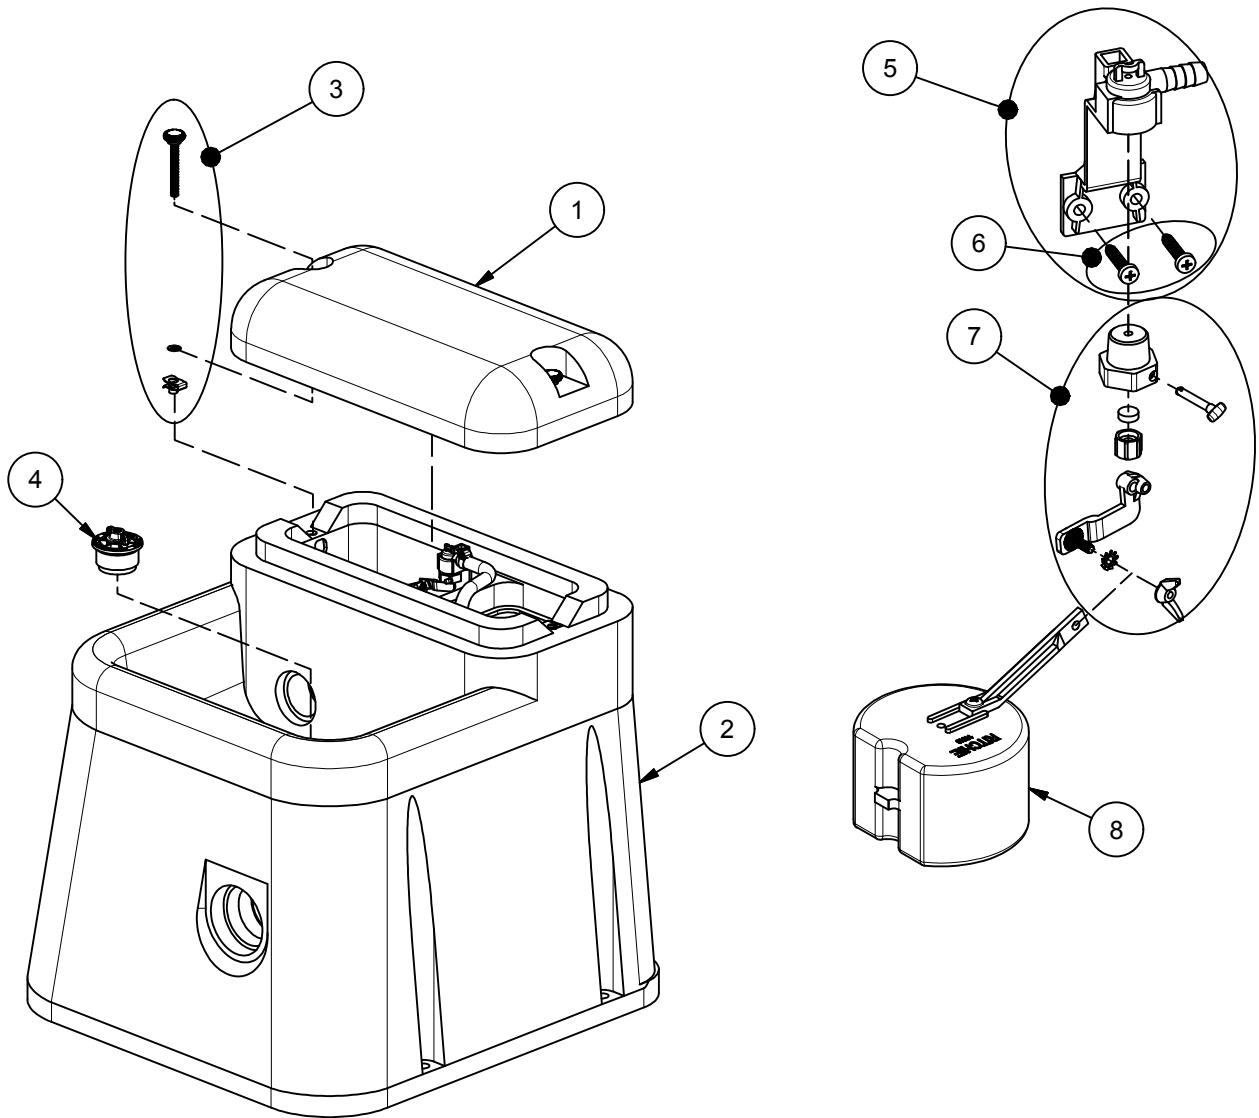

# Genesis 1 Fountain

Part # 18880

OPTIONAL  
OUTSIDE TROUGH  
DRAIN PLUG

OPTIONAL  
GARDEN HOSE  
ADAPTER

Item	Part #	Description	Qty	Item	Part #	Description	Qty
1	18882	Genesis Cover	1	6	18709	Screw Valve Mount (4/pkg)	1 pkg
2	18886	Genesis 1 Base	1	7	12575	Red Valve 1/2" pkg	1
3	18821	Cover Screws & Hardware	1 pkg	8	13613	Float with Short Arm pkg	1 pkg
4	18849	Ritchie 2" Plug pkg	1 pkg	NS	18799	Garden Hose Hookup	1
5	11515	Valve Bracket w/screw pkg	1 pkg	NS	18470	Ritchie 3" Plug pkg	1 pkg