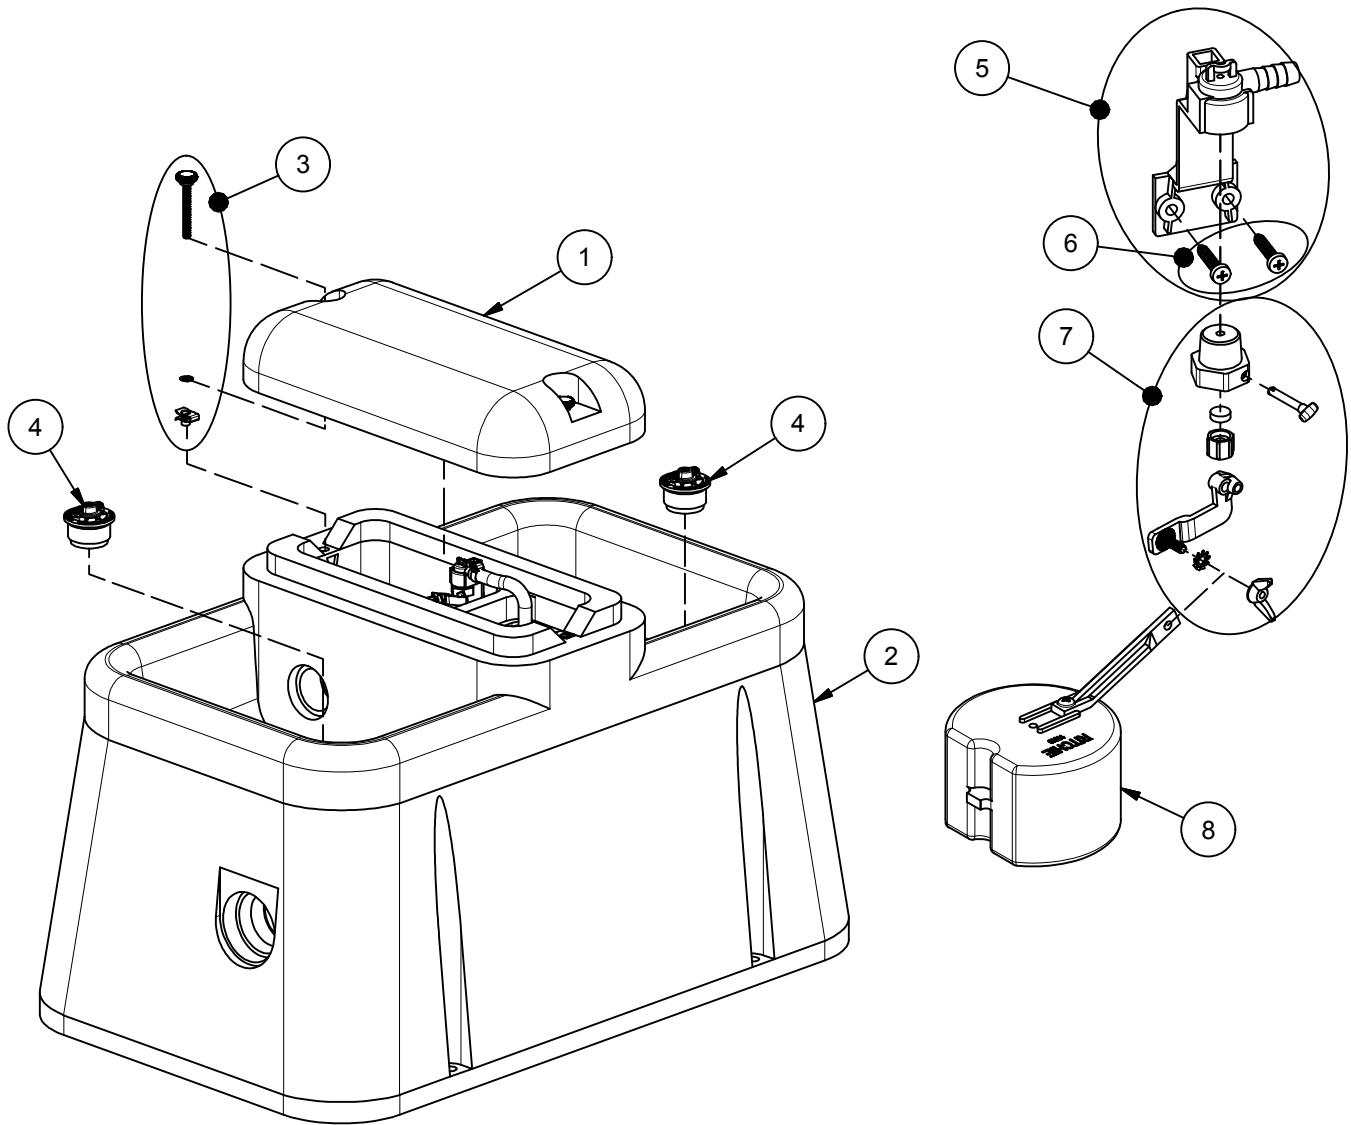

Genesis 2 Fountain

Part # 18885

OPTIONAL
OUTSIDE TROUGH
DRAIN PLUG

OPTIONAL
GARDEN HOSE
ADAPTER

| Item | Part # | Description | Qty | Item | Part # | Description | Qty |
|------|--------|----------------------------|--------|------|--------|---------------------------|--------|
| 1 | 18882 | Genesis Cover | 1 | 6 | 18709 | Screw Valve Mount (4/pkg) | 1 pkg |
| 2 | 18886 | Genesis 2 Base | 1 | 7 | 12575 | Red Valve 1/2" pkg | 1 |
| 3 | 18821 | Cover Screws & Hardware | 1 pkg | 8 | 13613 | Float with Short Arm pkg | 1 pkg |
| 4 | 18849 | Ritchie 2" Plug pkg | 2 pkgs | NS | 18799 | Garden Hose Hookup | 1 |
| 5 | 11515 | Valve Bracket w/ screw pkg | 1 pkg | NS | 18470 | Ritchie 3" Plug pkg | 2 pkgs |