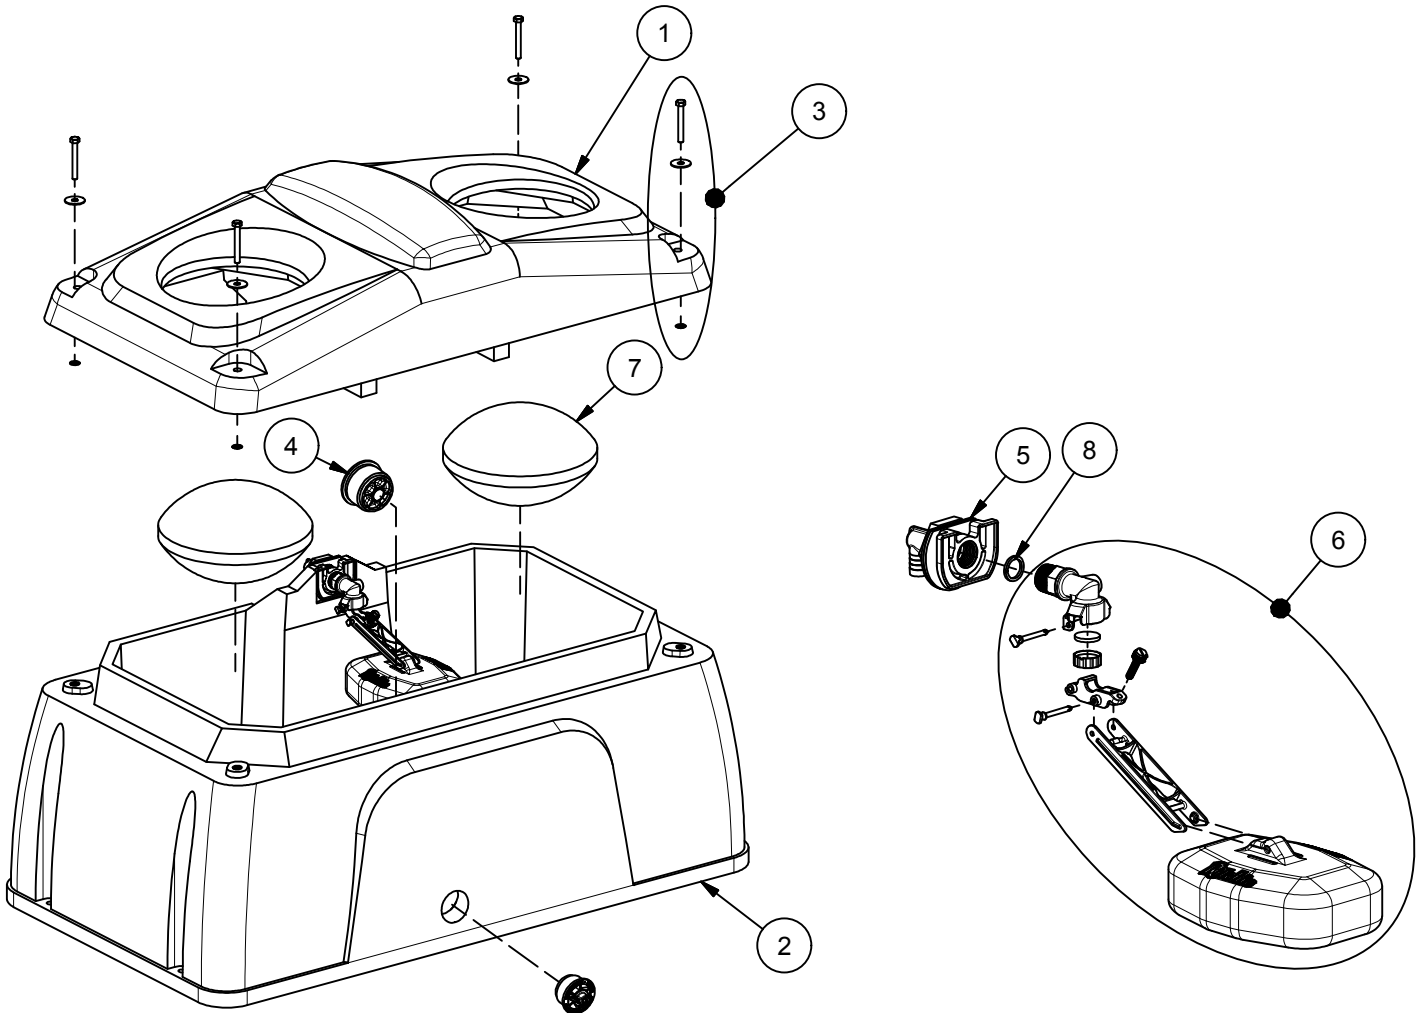

Genesis GC-2 Fountain

Part # 18890

OPTIONAL
OUTSIDE TROUGH
DRAIN PLUG

OPTIONAL
GARDEN HOSE
ADAPTER

Item	Part #	Description	Qty	Item	Part #	Description	Qty
1	18892	Genesis GC-2 Cover	1	7	18674	Elliptical Ball Enclosure (Blue)	2
2	18891	Genesis GC-2 Base	1	8	18475	O-Ring Valve Seal Pkg (4/pkg)	1
3	18858	Cover Screws & Hardware GC-2	1 pkg	NS	18893	GC-2 Accessory pkg	1 pkg
4	18470	Ritchie 3" Plug pkg	1 pkg	NS	18696	Garden Hose Hookup	1
5	18838	HP Valve Brkt Assy pkg	1 pkg	NS	18849	Ritchie 2" Plug pkg (Optional)	1 pkg
6	18832	HP Valve Assembly pkg	1 pkg				