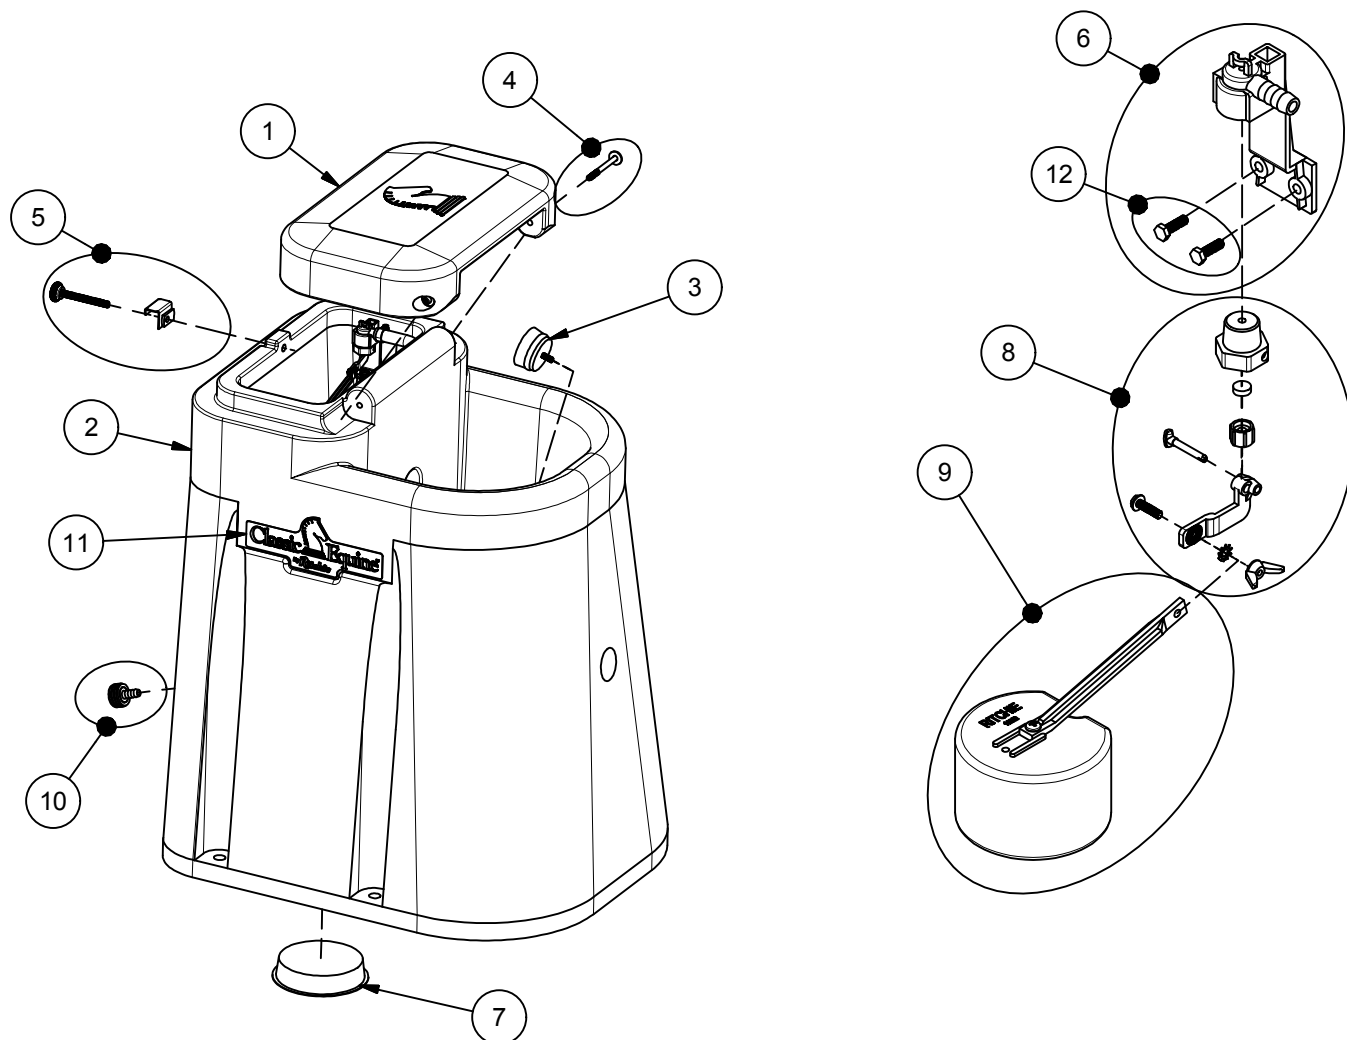

Classic Equine EZFOUNT

Part # 18710

Item	Part #	Description	Qty	Item	Part #	Description	Qty
1	18712	EZFOUNT Cover	1	9	12836	Float with Long Arm pkg	1 pkg
2	18714	EZFOUNT Base	1	10	18717	EZFOUNT Hose Adpt. Pkg	1 pkg
3	18219	Plug #11 Pkg	1 pkg	11	18719	Classic Equine Logo pkg (2/pkg)	1 pkg
4	18716	Classic Equine Hinge Bolt Pkg	1 pkg	12	18709	Screws #10 x 1 pkg (4/pkg)	1 pkg
5	18718	Cover Latch Hardware pkg	1 pkg	NS	15930	Hose Clamp 7/8" SS (5/pkg)	1 pkg
6	11515	Valve Bracket pkg	1 pkg	NS	18613	Adapter 1/2" x 3/8" HB	1 pkg
7	18727	Cap Pkg (2/pkg)	1 pkg	NS	18715	EZFOUNT Accessory pkg	1 pkg
8	12575	Red Valve 1/2" pkg	1 pkg				