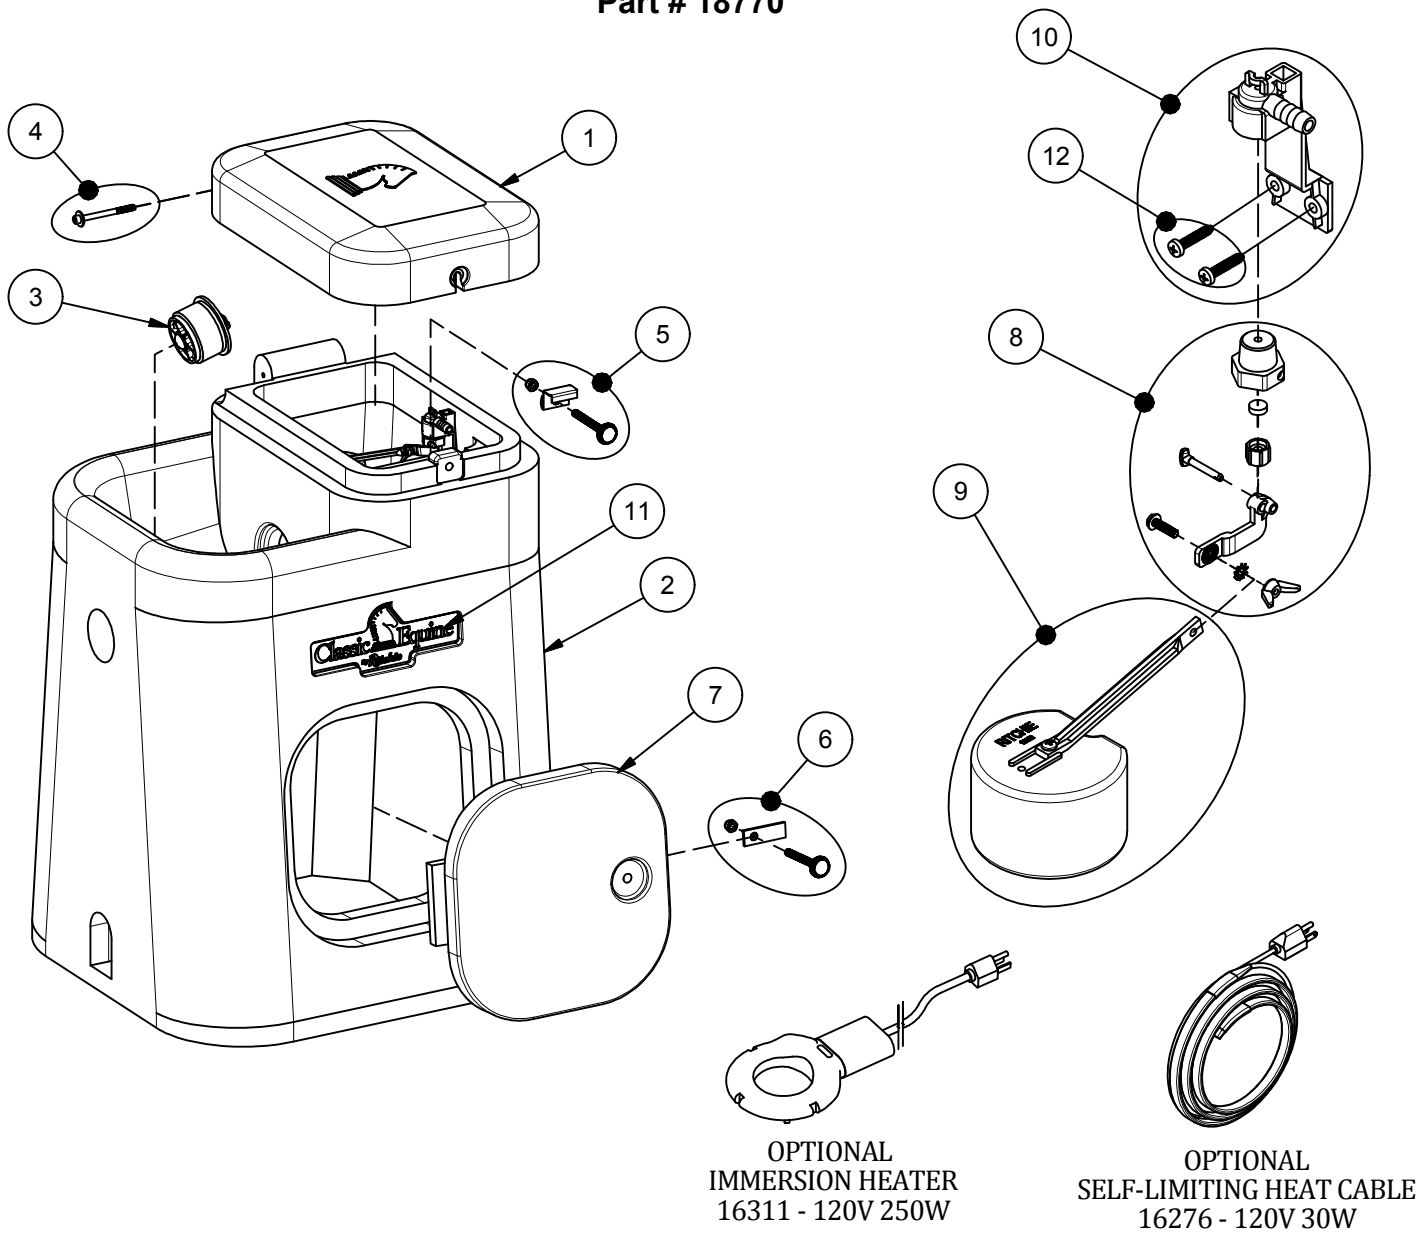

Classic Equine AUTOFOUNT 1

Part # 18770

OPTIONAL
IMMERSION HEATER
16311 - 120V 250W

OPTIONAL
SELF-LIMITING HEAT CABLE
16276 - 120V 30W

Item	Part #	Description	Qty	Item	Part #	Description	Qty
1	18766	AUTOFOUNT 1 Cover	1	9	12836	Float with Long Arm pkg	1 pkg
2	18768	AUTOFOUNT 1 Base	1	10	11515	Valve Bracket 1/2" w/ Screws pkg	1 pkg
3	18470	Drain Plug Ritchie 3"	1 pkg	11	18719	Classic Equine Logo pkg (2/pkg)	1 pkg
4	18716	Classic Equine Hinge Bolt Pkg	1 pkg	12	18709	Screw #10 x 1 pkg (4/pkg)	1 pkg
5	18718	Cover Latch Hardware pkg	1 pkg	NS	15930	Hose Clamp 7/8" SS (5/pkg)	1 pkg
6	18753	Access Panel Hardware Pkg	1 pkg	NS	18613	Adapter 1/2" x 3/8" HB	1 pkg
7	18726	Classic Equine Access Panel	1	NS	18771	AUTOFOUNT Accessory pkg	1 pkg
8	12575	Red Valve 1/2" pkg	1 pkg	NS	14866	Seal Foam 10' Roll	1