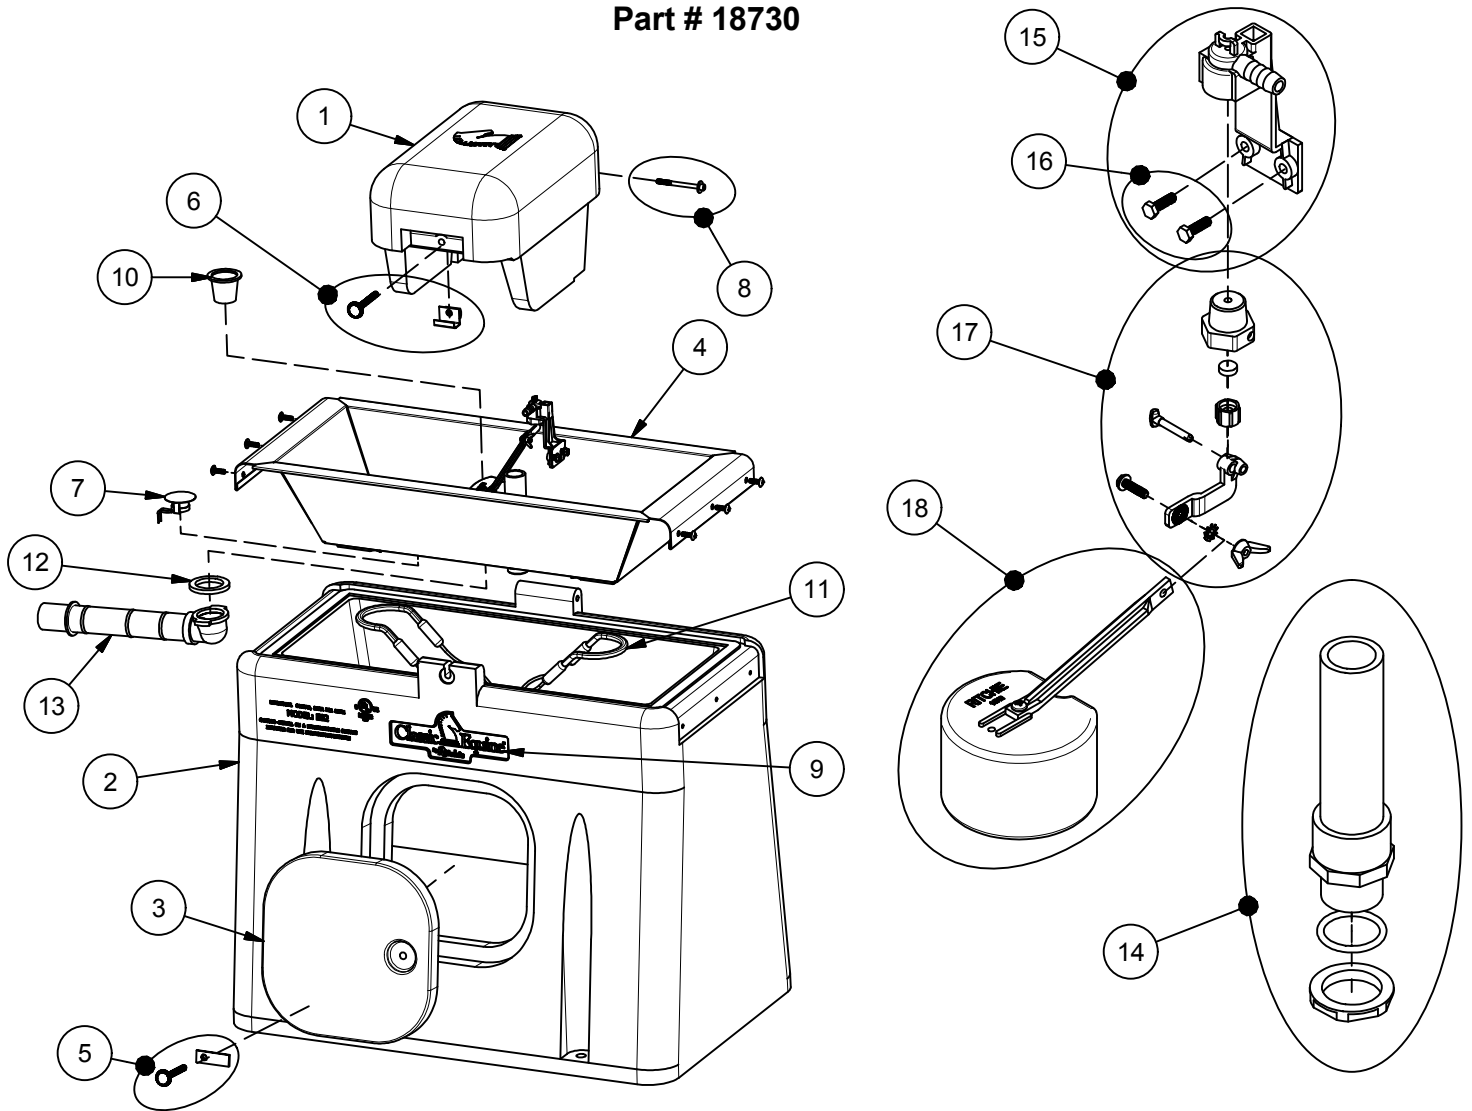

# Classic Equine ULTRAFOUNT

MODEL: ES2  
Part # 18730

Item	Part #	Description	Qty	Item	Part #	Description	Qty
1	18734	ULTRAFOUNT Cover	1	14	18788	Standpipe pkg	1 pkg
2	18732	ULTRAFOUNT Casing	1	15	11515	Valve Bracket 1/2" w/ Scrws pkg	1 pkg
3	18726	Classic Equine Access Panel	1	16	15154	Screws Valve Bracket (10/ pkg)	1 pkg
4	18737	ULTRAFOUNT Trough	1	17	12575	Red Valve 1/2" pkg	1 pkg
5	18753	Access Panel Hardware Pkg	1 pkg	18	12836	Float with Long Arm pkg	1 pkg
6	18718	Cover Latch Hardware Pkg	1 pkg	NS	13830	Cable Htr 120V 48W (1/pkg)	1 pkg
7	11885	Disc Thermostat pkg	1 pkg	NS	18751	ULTRAFOUNT Accessory pkg	1 pkg
8	18716	Classic Equine Hinge Bolt Pkg	1 pkg	NS	16523	Seal Foam 1/4"x3/4"x25' Roll	1
9	18719	Classic Equine Logo Pkg (2/pkg)	1 pkg	NS	14866	Seal Foam 1/2"x3/4"x10' Roll	1
10	18628	Drain Plug (2/pkg)	1 pkg				
11	14150	Heater 120V 125W (1/pkg)	2 pkgs		18731	ULTRAFOUNT ES2 - 240V	
12	18075	Drain Washer (6/pkg)		NS	16664	Heater 240V 200W (1/pkg)	2 pkgs
13	11473	Drain Pipe with Elbow	1 pkg	NS	16424	Cable Htr 240V 48W (1/pkg)	1 pkg