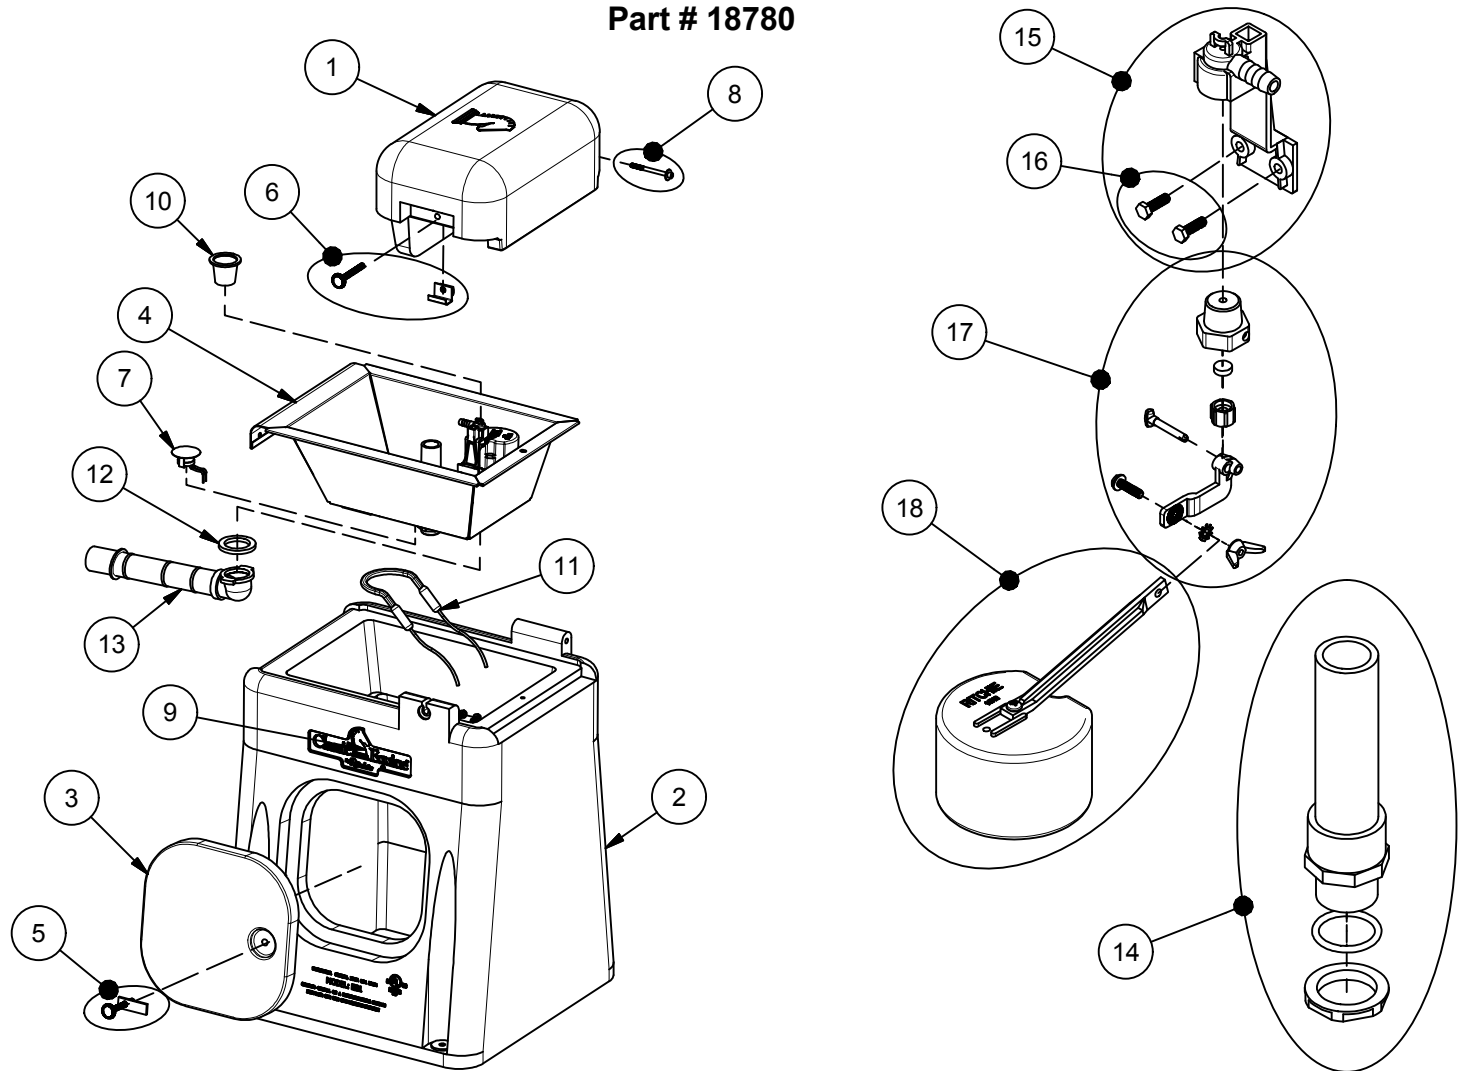

# Classic Equine ULTRAFOUNT

MODEL: ES1  
Part # 18780

Item	Part #	Description	Qty	Item	Part #	Description	Qty
1	18778	ULTRAFOUNT ES1 Cover	1	14	18788	Standpipe pkg	1 pkg
2	18776	ULTRAFOUNT ES1 Casing	1	15	11515	Valve Bracket 1/2" w/ Scrws pkg	1 pkg
3	18726	Classic Equine Access Panel	1	16	15154	Screws Valve Bracket (10/ pkg)	1 pkg
4	18775	ULTRAFOUNT ES1 Trough	1	17	12575	Red Valve 1/2" pkg	1 pkg
5	18753	Access Panel Hardware Pkg	1 pkg	18	12836	Float with Long Arm pkg	1 pkg
6	18718	Cover Latch Hardware Pkg	1 pkg	NS	13830	Cable Htr 120V 48W (1/pkg)	1 pkg
7	11885	Disc Thermostat pkg	1 pkg	NS	18791	ULTRAFOUNT Accessory pkg	1 pkg
8	18716	Classic Equine Hinge Bolt Pkg	1 pkg	NS	16523	Seal Foam 1/4"x3/4"x25' Roll	1
9	18719	Classic Equine Logo Pkg (2/pkg)	1 pkg	NS	14866	Seal Foam 1/2"x3/4"x10' Roll	1
10	18628	Drain Plug (2/pkg)	1 pkg				
11	14150	Heater 120V 125W (1/pkg)	1 pkg		18781	ULTRAFOUNT ES1 - 240V	
12	18075	Drain Washer (6/pkg)		NS	16664	Heater 240V 200W (1/pkg)	1 pkg
13	11473	Drain Pipe with Elbow	1 pkg	NS	16424	Cable Htr 240V 48W (1/pkg)	1 pkg