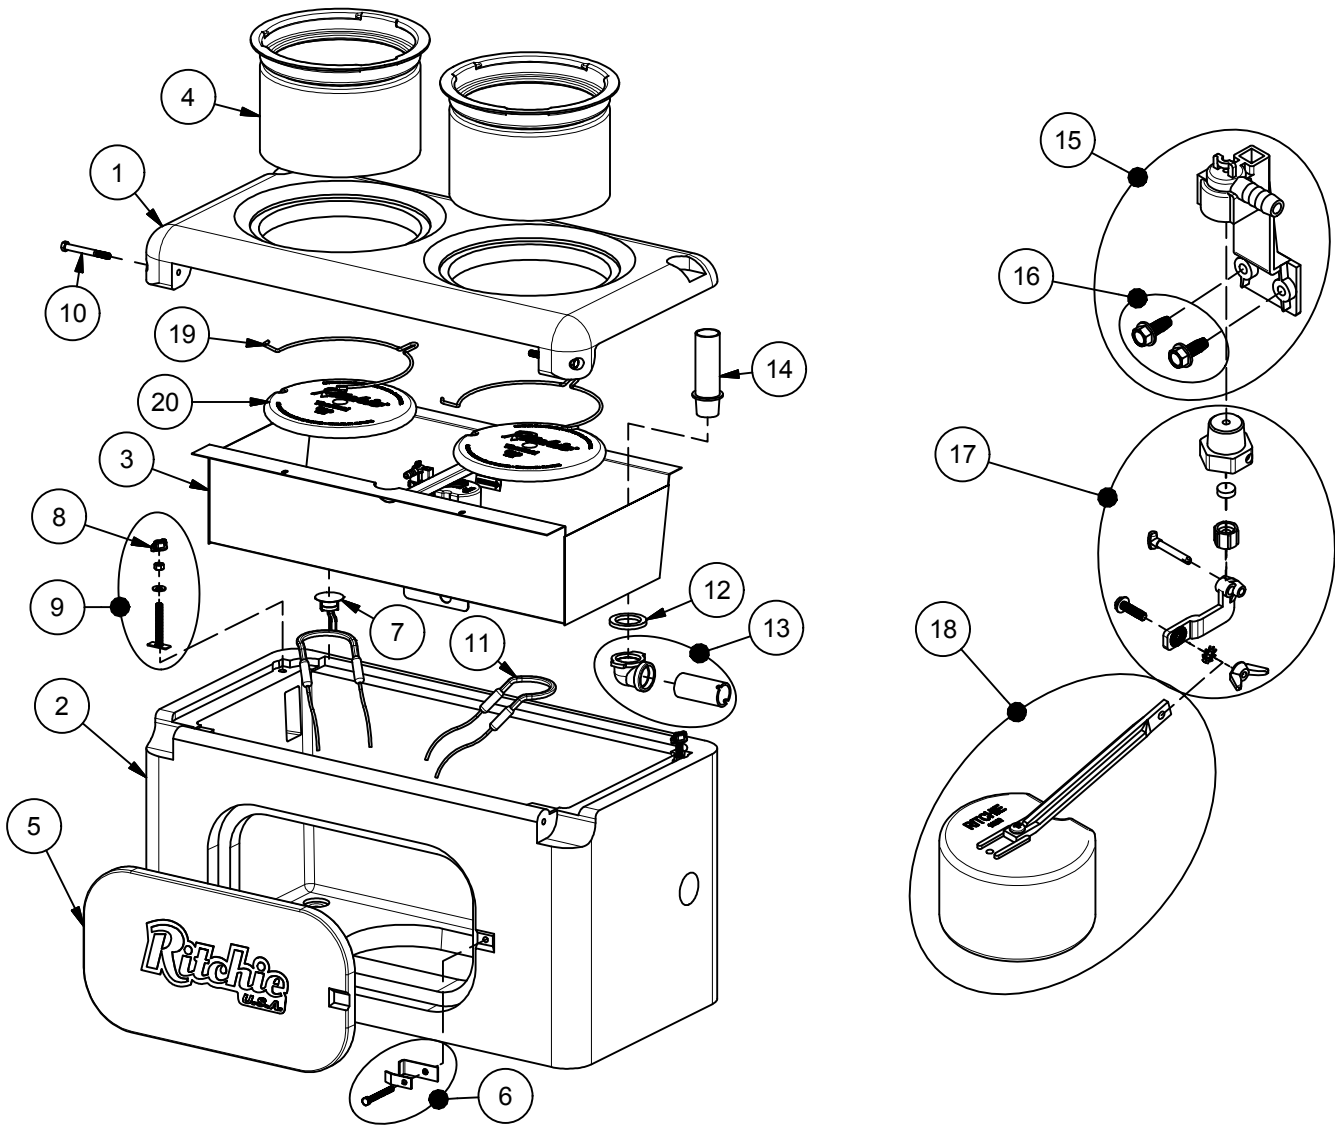

EcoFount 2

Part # 18440

Item	Part #	Description	Qty	Item	Part #	Description	Qty
1	18444	EcoFount 2 Top	1	15	11515	Valve Bracket 1/2" w/ Scrws pkg	1 pkg
2	18446	EcoFount 2 Casing	1	16	15154	Screws Valve Bracket (10/ pkg)	1 pkg
3	18438	EcoFount 2 Trough	1 pkg	17	12575	Red Valve 1/2" pkg	1 pkg
4	18447	EcoFount Drinkwell W/ Ring pkg	2 pkg	18	12836	Float with Long Arm pkg	1 pkg
5	16562	Access Panel 10" x 20"	1	19	17963	Retaining Ring SS	2
6	18147	Access Panel Hardware pkg	1 pkg	20	14412	Thermal Cap	2
7	11885	Disc Thermostat pkg	1 pkg	NS	18318	Bolt Down Washer (4/pkg)	1 pkg
8	18451	Wing Nut 3/8" Nylon (4/pkg)	1 pkg	NS	13830	Cable Htr 120V 48W (1/pkg)	1 pkg
9	18448	T-Bolt w/ Wingnut 3/8" pkg	2 pkg	NS	18429	EcoFount 2 Accessory pkg	1 pkg
10	18452	Bolt 3/8"x3" SS (2/pkg)	1 pkg	NS	14866	Seal Foam 1/2"x3/4"x10' Roll	1
11	14150	Heater 120V 125W (1/pkg)	2 pkg				
12	18075	Drain Washer (6/pkg)	1 pkg		18441	EcoFount 2 240V	
13	18790	Drain Pipe with Elbow	1	NS	16664	Heater 240V 200W (1/pkg)	2 pkg
14	14647	Drain Plug Overflow	1	NS	16424	Cable Htr 240V 48W (1/pkg)	1 pkg