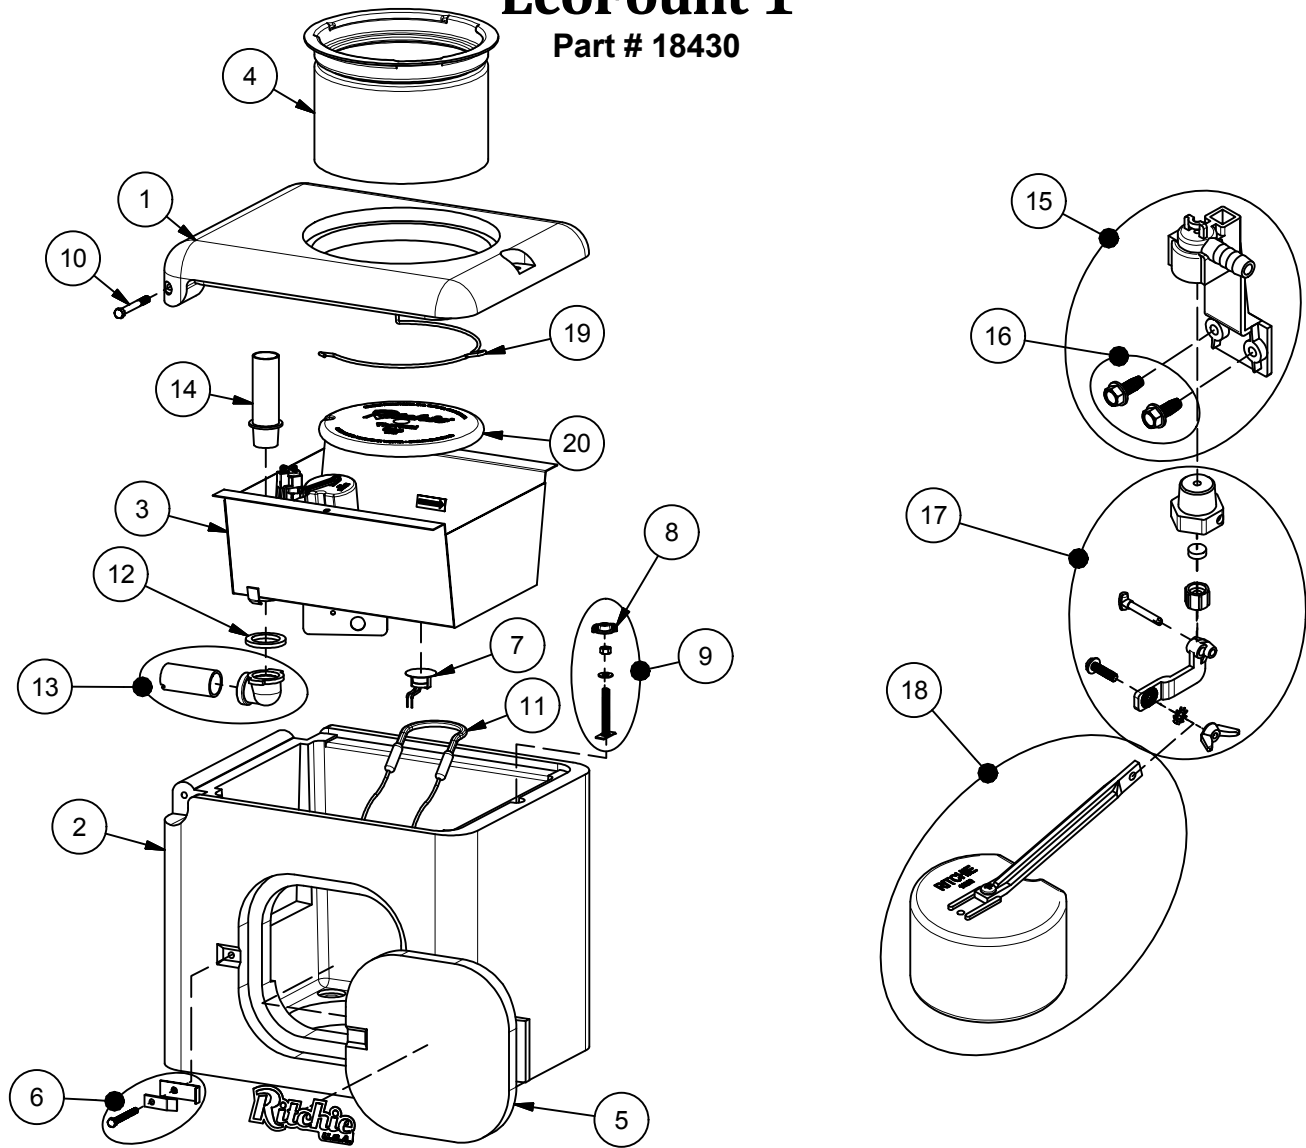

# EcoFount 1

Part # 18430

Item	Part #	Description	Qty	Item	Part #	Description	Qty
1	18434	EcoFount 1 Top	1	15	11515	Valve Bracket 1/2" w/ Scrws pkg	1 pkg
2	18436	EcoFount 1 Casing	1	16	15154	Screws Valve Bracket (10/ pkg)	1 pkg
3	18437	EcoFount 1 Trough	1 pkg	17	12575	Red Valve 1/2" pkg	1 pkg
4	18447	EcoFount Drinkwell W/ Ring pkg	1 pkg	18	12836	Float with Long Arm pkg	1 pkg
5	18370	Access Panel 10" x 10"	1	19	17963	Retaining Ring SS	1
6	18147	Access Panel Hardware pkg	1 pkg	20	14412	Thermal Cap	1
7	11885	Disc Thermostat pkg	1 pkg	NS	18318	Bolt Down Washer (4/pkg)	1 pkg
8	18451	Wing Nut 3/8" Nylon (4/pkg)	1 pkg	NS	13830	Cable Htr 120V 48W (1/pkg)	1 pkg
9	18448	T-Bolt w/ Wingnut 3/8" pkg	1 pkg	NS	18429	EcoFount 1 Accessory pkg	1 pkg
10	18452	Bolt 3/8"x3" SS (2/pkg)	1 pkg	NS	14866	Seal Foam 1/2"x3/4"x10' Roll	1
11	14150	Heater 120V 125W (1/pkg)	1 pkg				
12	18075	Drain Washer (6/pkg)	1 pkg		18431	EcoFount 1 240V	
13	18790	Drain Pipe with Elbow	1	NS	16664	Heater 240V 200W (1/pkg)	1 pkg
14	14647	Drain Plug Overflow	1	NS	16424	Cable Htr 240V 48W (1/pkg)	1 pkg