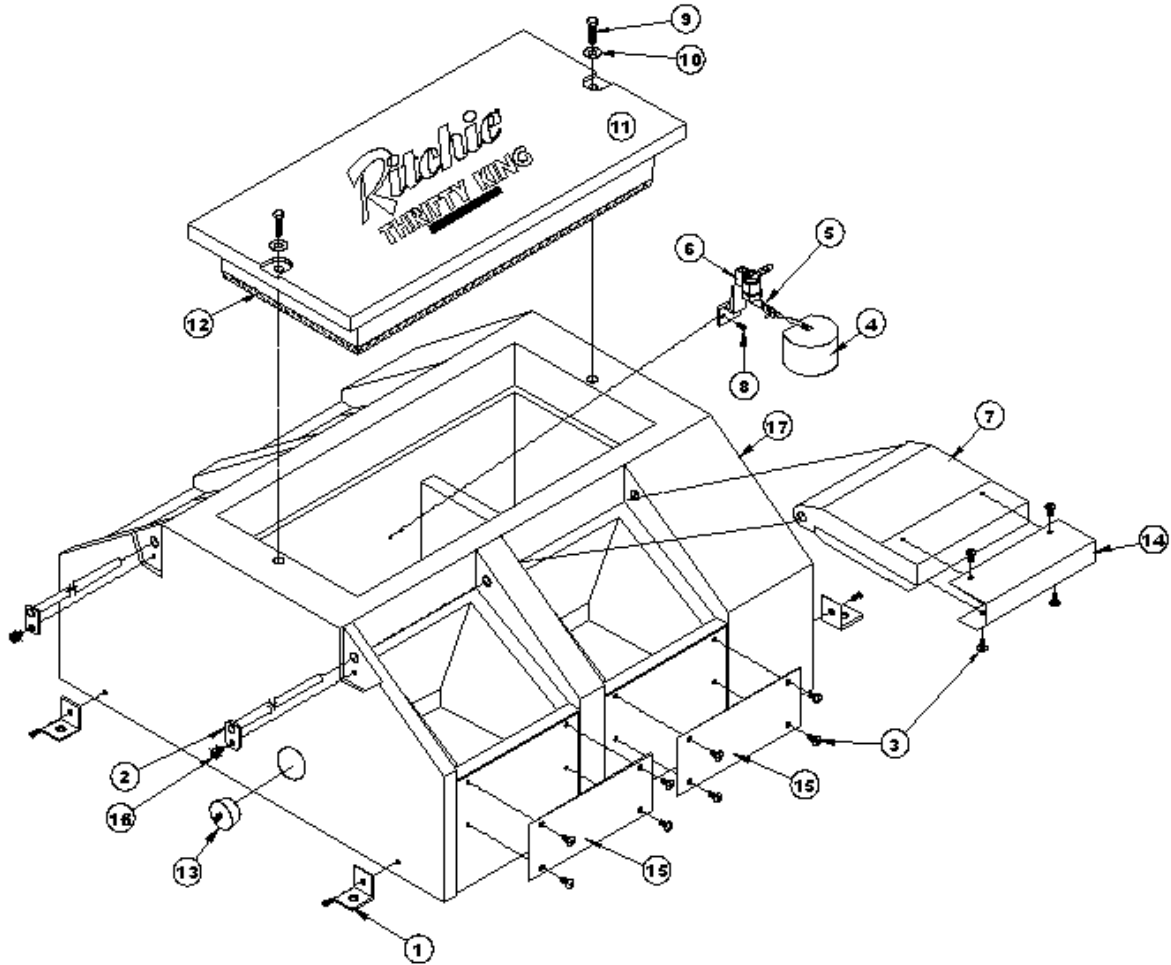

Thrifty King for Swine HG4

Part # 16260

Item	Part #	Description	Qty	Item	Part #	Description	Qty
1	13775	SS Hold Down Angles. (4/Pkg)	1 Pkg.	12	14866	Weather Stripping 10' Roll	2
2	16325	Hinge Rod – TKHG4	2	13	18219	Drain #11 Plug Pkg.	1 Pkg.
3	18071	¼-20 x ½ Truss Head Screw 6/Pkg.	1 Pkg.	14	16264	Guard – Lid TK Hog	4
4	13613	Float W/ Short Arm	1 Pkg.	15	16265	Guard – Base Hog	4
5	12575	½" Red Valve Pkg.	1 Pkg.	16	15155	¼-20 x ½ Hex Head Screw 10/Pkg.	1 Pkg.
6	11515	½" Valve Bracket Pkg.	1 Pkg.	17	16579	Foamed HG4 Base	1
7	16266	Lifting Lid-TKHG W/Guard	4	NS	15930	3/8" Hose Clamp Pkg. SS	1 Pkg.
8	18066	10-24 x ¾ Hex Head Screw SS 6/Pkg.	1 Pkg.	NS	12420	Hose – 3/8" x 25 ft	1
9	18069	3/8-16 x 1-1/4 Bolt SS 6/Pkg.	1 Pkg.	NS	14859	Pipe Insulation TK	1
10	18073	3/8" Flat Washer SS 6/Pkg.	1 Pkg.	NS	16263	Complete Accessory Pkg.	1 Pkg.
11	16268	Access Cover TKHG 4 W/Seal	1	NS	<i>14261</i>	<i>3/8" Anchor Bolt SS-Not Included</i>	<i>2Pkg.</i>