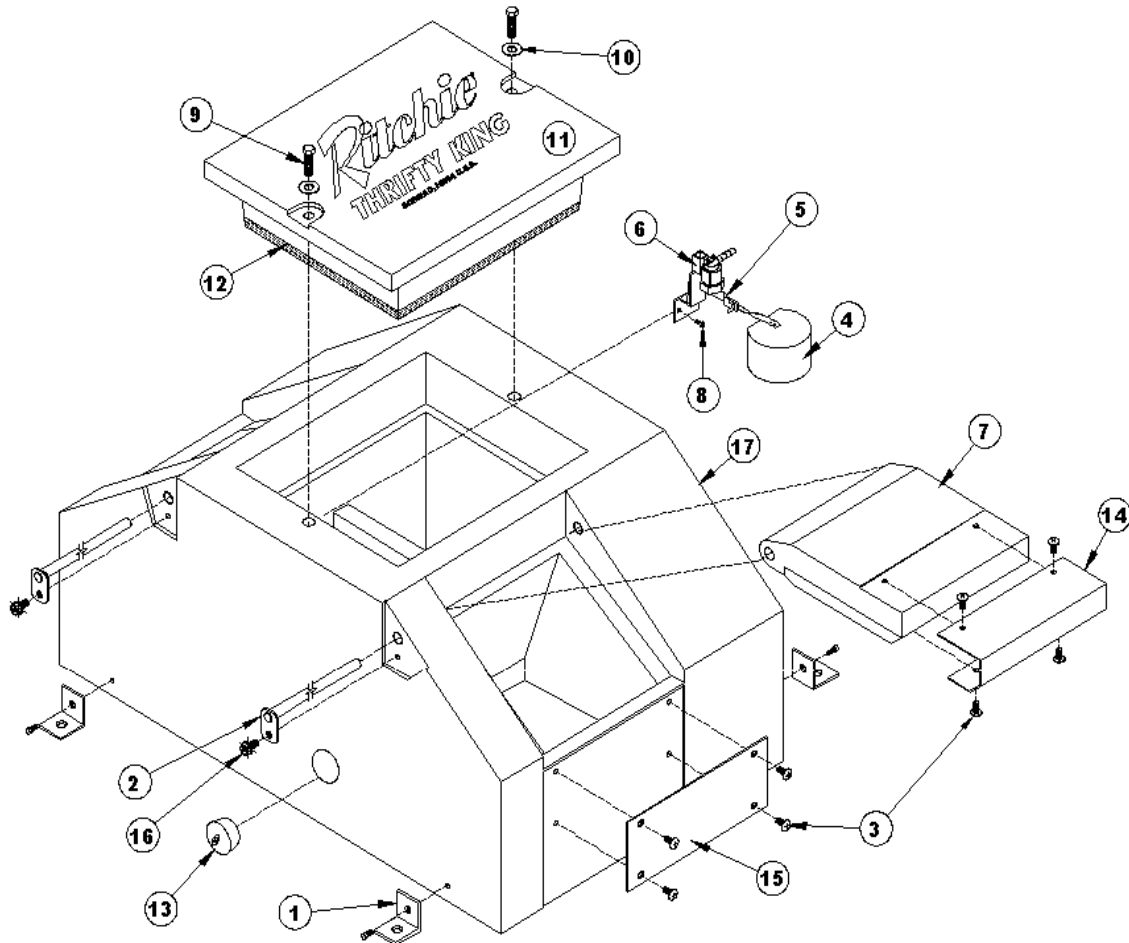

# Thrifty King for Swine HG2

Part # 16259

Item	Part #	Description	Qty	Item	Part #	Description	Qty
1	13775	SS Hold Down Angles. (4/Pkg)	1 Pkg.	12	14866	Weather Stripping 10 ft Roll	1
2	16324	Hinge Rod – TKHG2	2	13	18219	Drain #11 Plug Pkg.	1 Pkg.
3	18071	¼-20 x ½ Truss Head Screw 6/Pkg.	1 Pkg.	14	16264	Guard – Lid TK Hog	2
4	13613	Float W/ Short Arm	1 Pkg.	15	16265	Guard – Base TK Hog	2
5	12575	½" Red Valve Pkg.	1 Pkg.	16	15155	¼-20 x ½ Hex Head Screw 10/Pkg.	1 Pkg.
6	11515	½" Valve Bracket Pkg.	1 Pkg.	17	16577	Foamed Base	1
7	16266	Lifting Lid-TKHG W/Guard	2	NS	15930	3/8" Hose Clamp Pkg. SS	1 Pkg.
8	18066	10-24 x ¾ Hex Head Screw SS 6/Pkg.	1 Pkg.	NS	12420	Hose – 3/8" x 25 ft	1
9	18069	3/8"-16 x 1-1/4 Bolt SS 6/Pkg.	1 Pkg.	NS	14859	Pipe Insulation TK	1
10	18073	3/8" Flat Washer SS 6/Pkg.	1 Pkg.	NS	16263	Complete Accessory Pkg.	1 Pkg.
11	16267	Access Cover TKHG2 W/Seal	1	NS	14261	3/8" Anchor Bolt SS-Not Included	2Pkg.